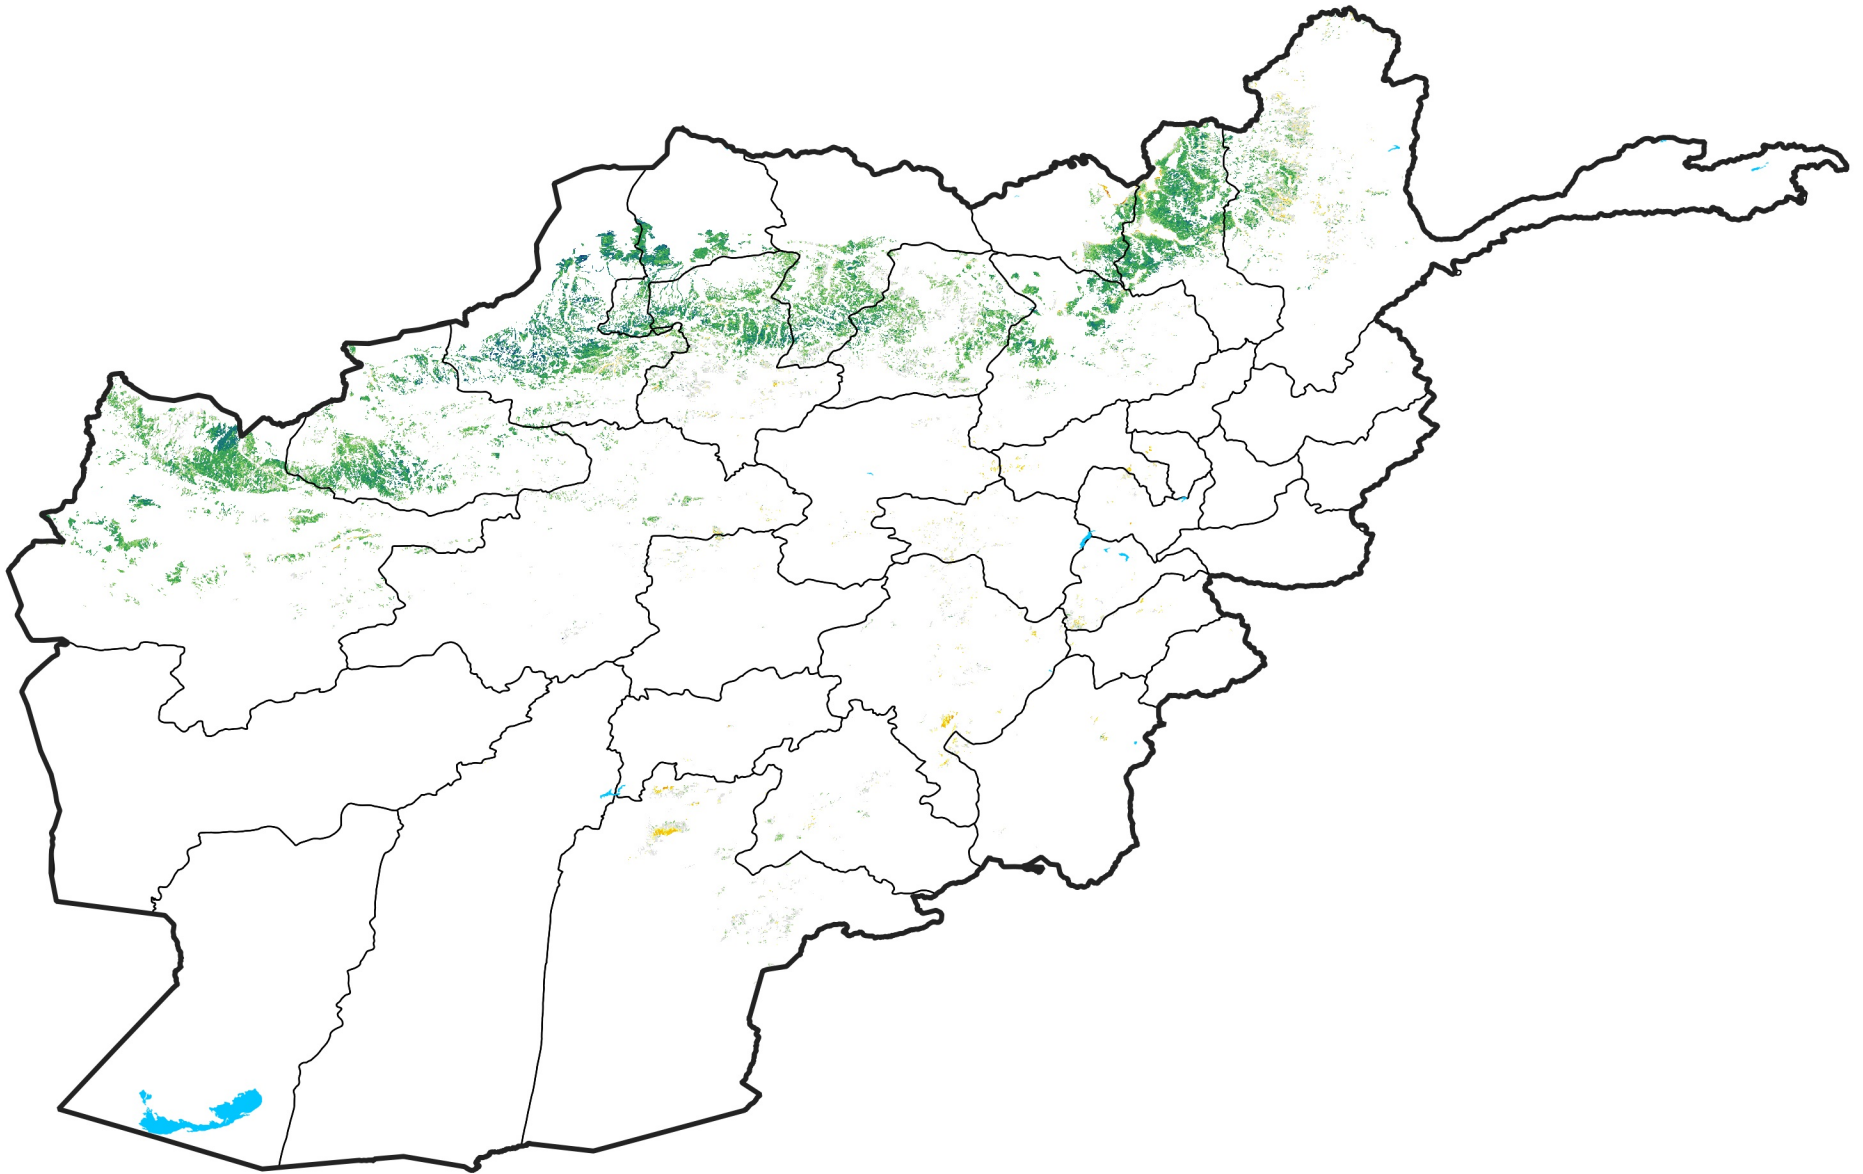

Afghanistan Rainfed Agricultural Areas

Percent of Mean NDVI

2003 / mean (2003 - 2022)

Period 25 / September 01 - 10, 2003

Percent of Normal