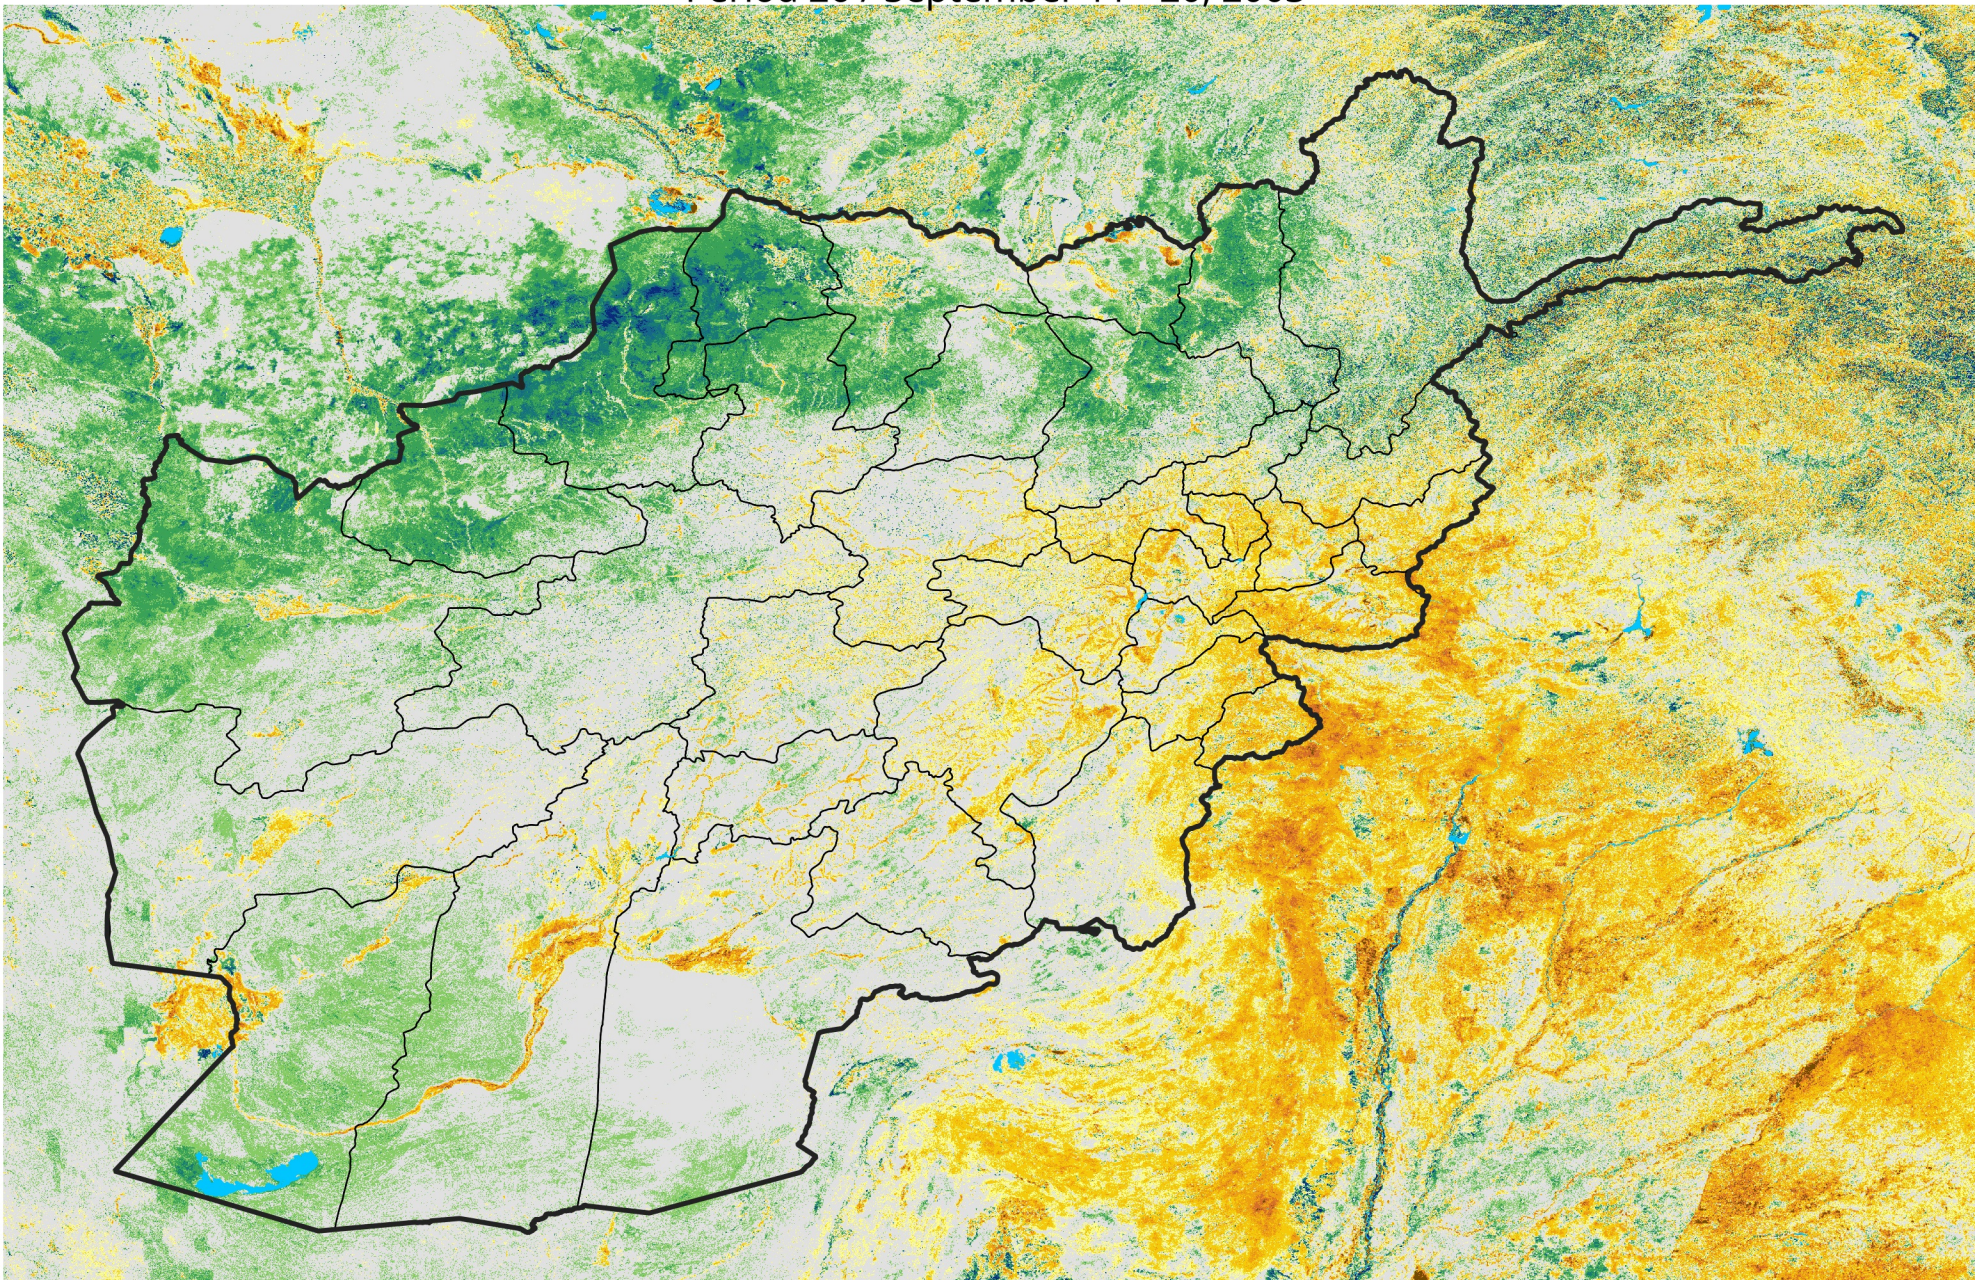

Afghanistan

Percent of Mean NDVI

2003 / mean (2003 - 2022)

Period 26 / September 11 - 20, 2003

Percent of Normal