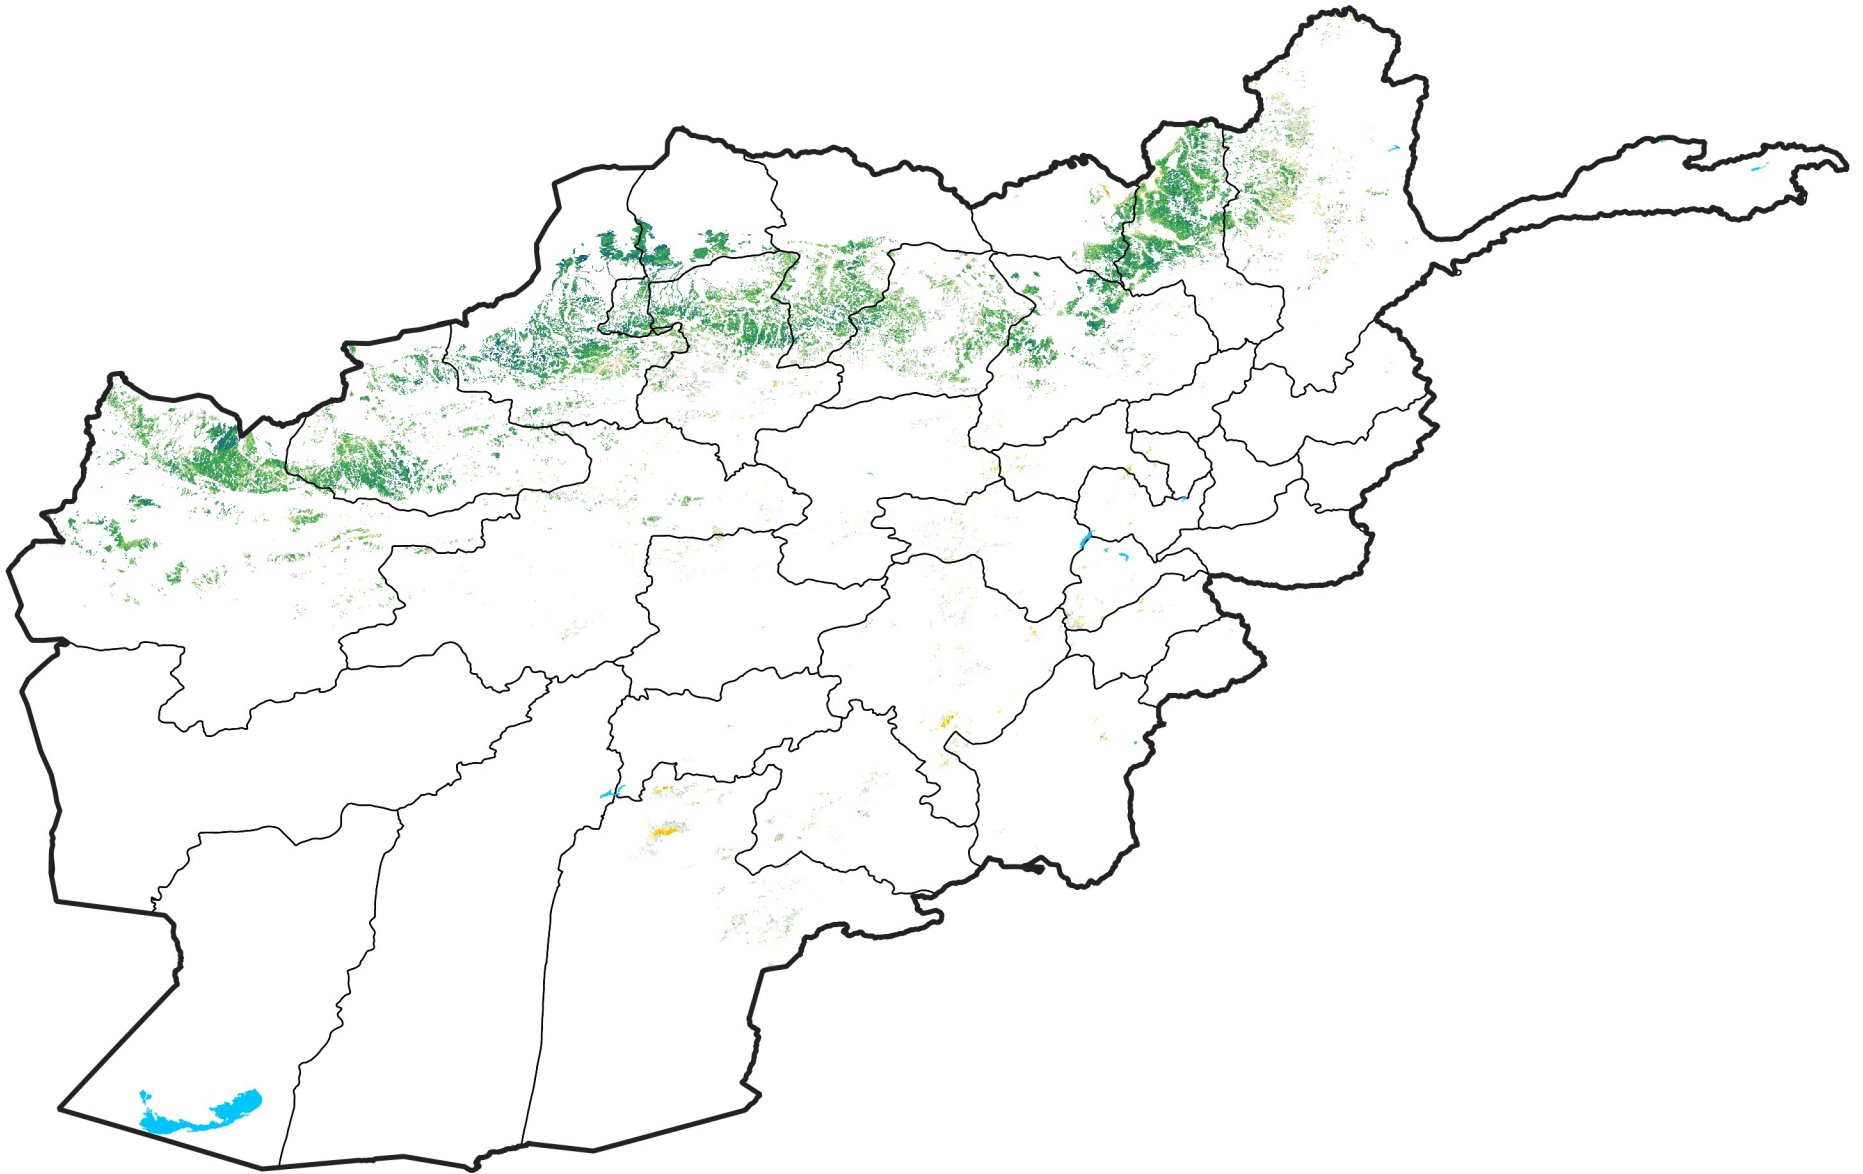

Afghanistan Rainfed Agricultural Areas

Percent of Mean NDVI

2003 / mean (2003 - 2022)

Period 26 / September 11 - 20, 2003

Percent of Normal