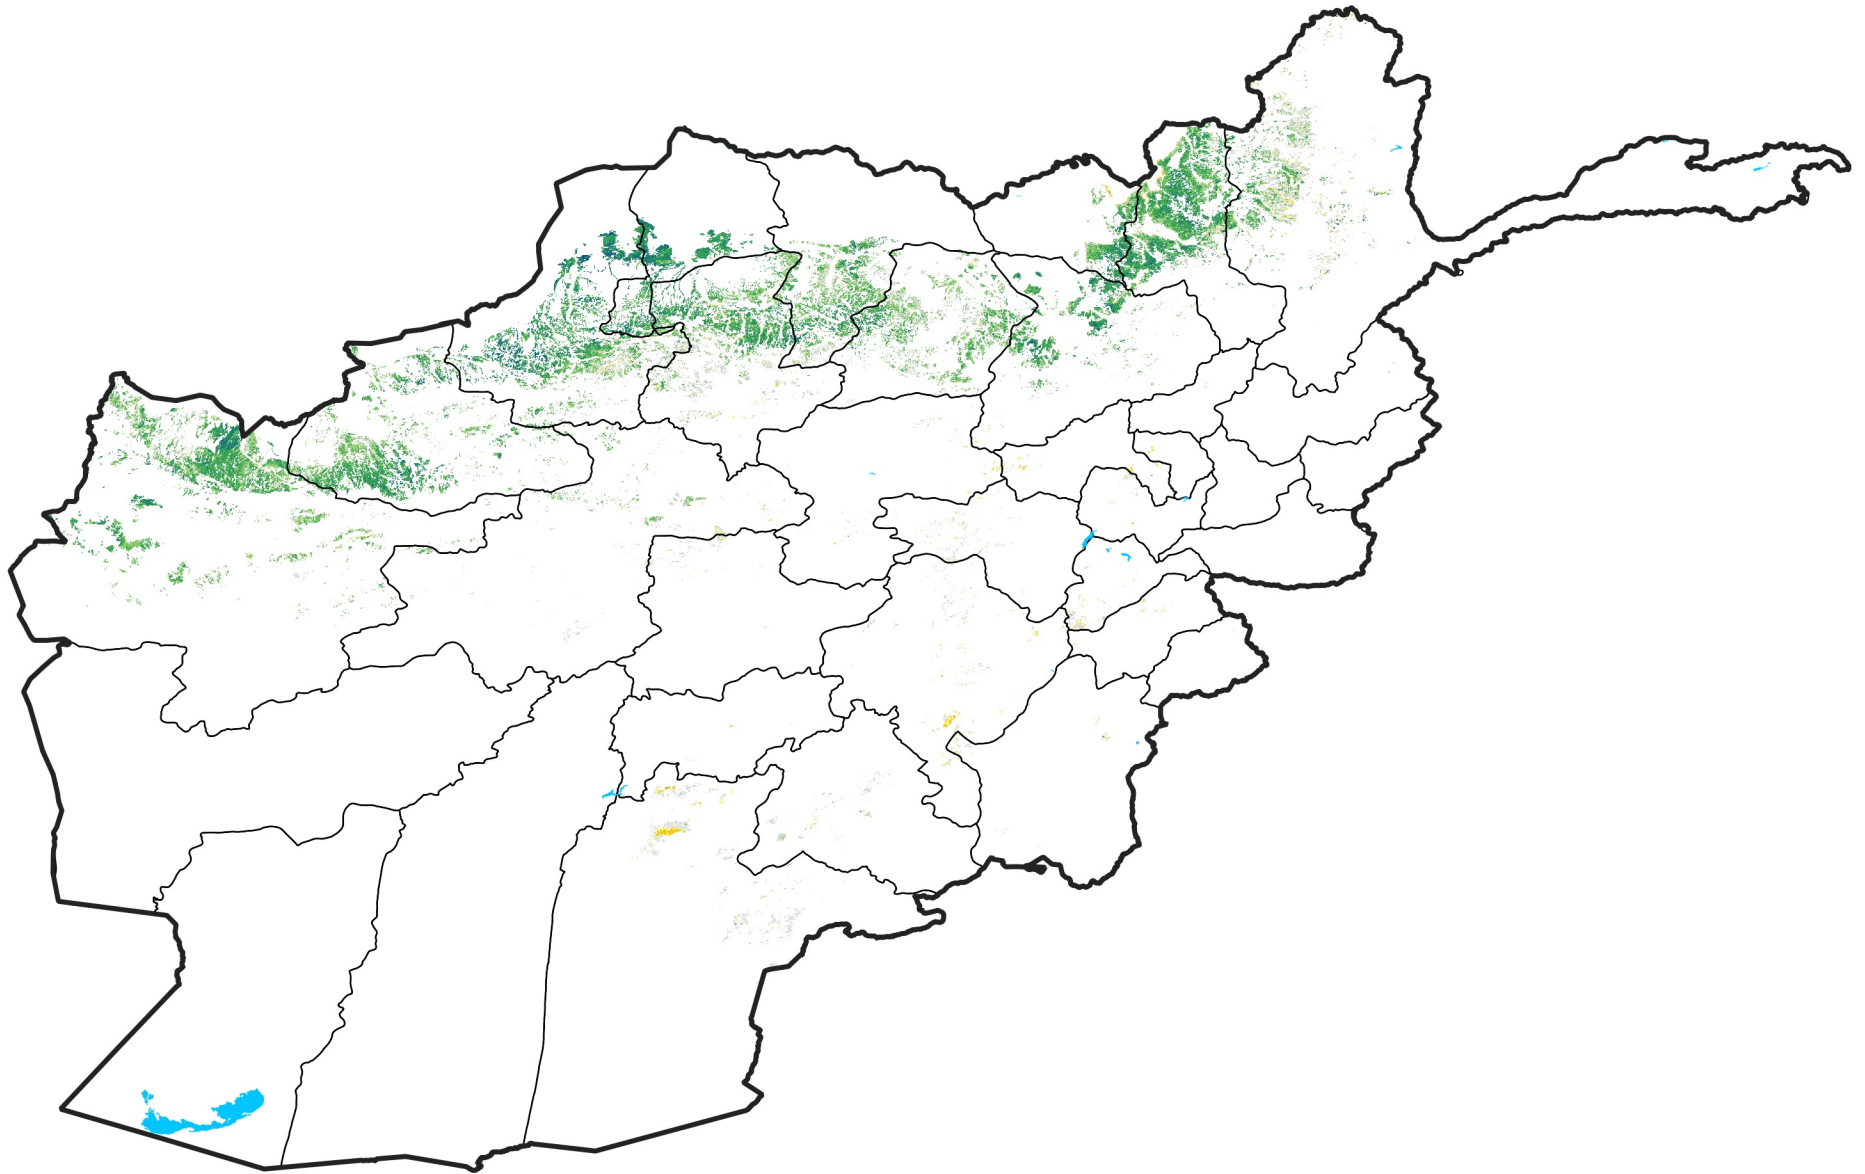

Afghanistan Rainfed Agricultural Areas

Percent of Mean NDVI

2003 / mean (2003 - 2022)

Period 27 / September 21 - 30, 2003

Percent of Normal