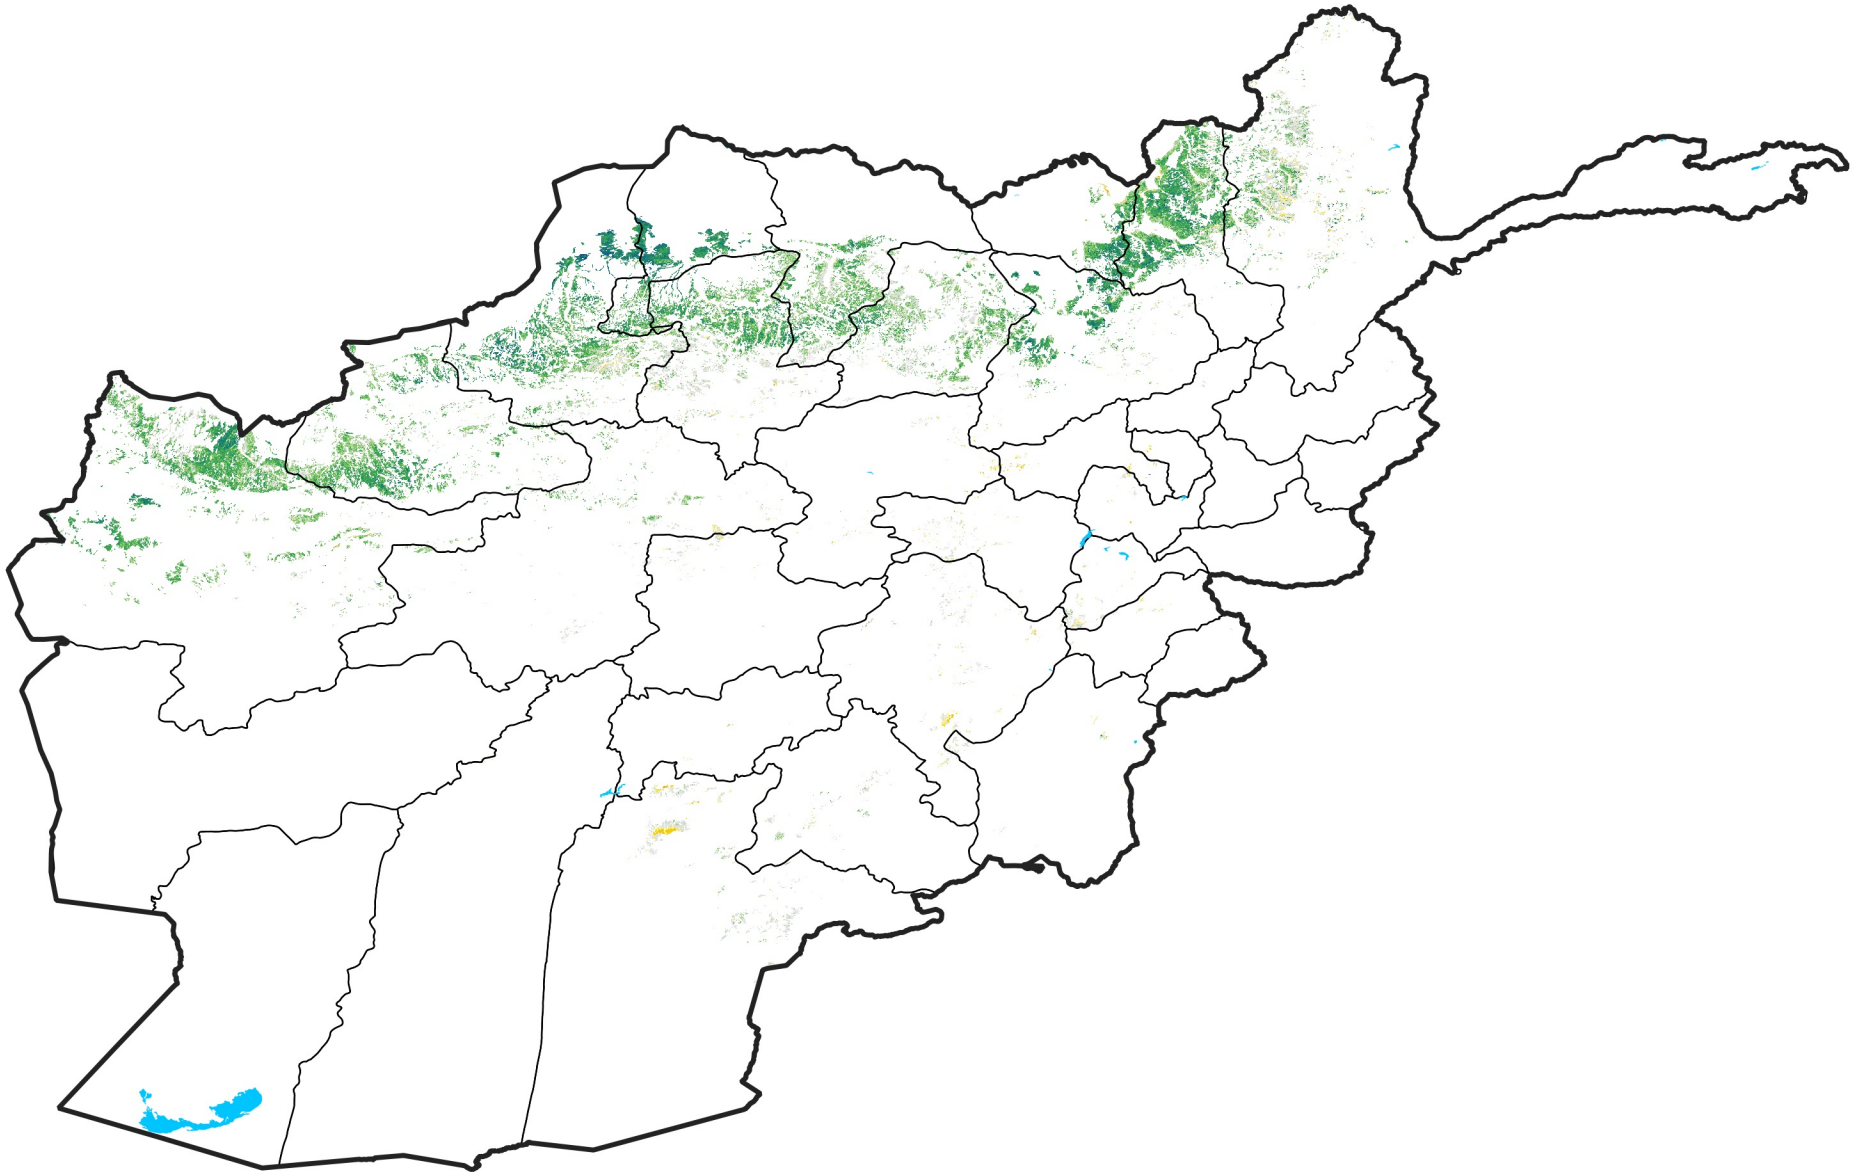

Afghanistan Rainfed Agricultural Areas

Percent of Mean NDVI

2003 / mean (2003 - 2022)

Period 28 / October 01 - 10, 2003

Percent of Normal