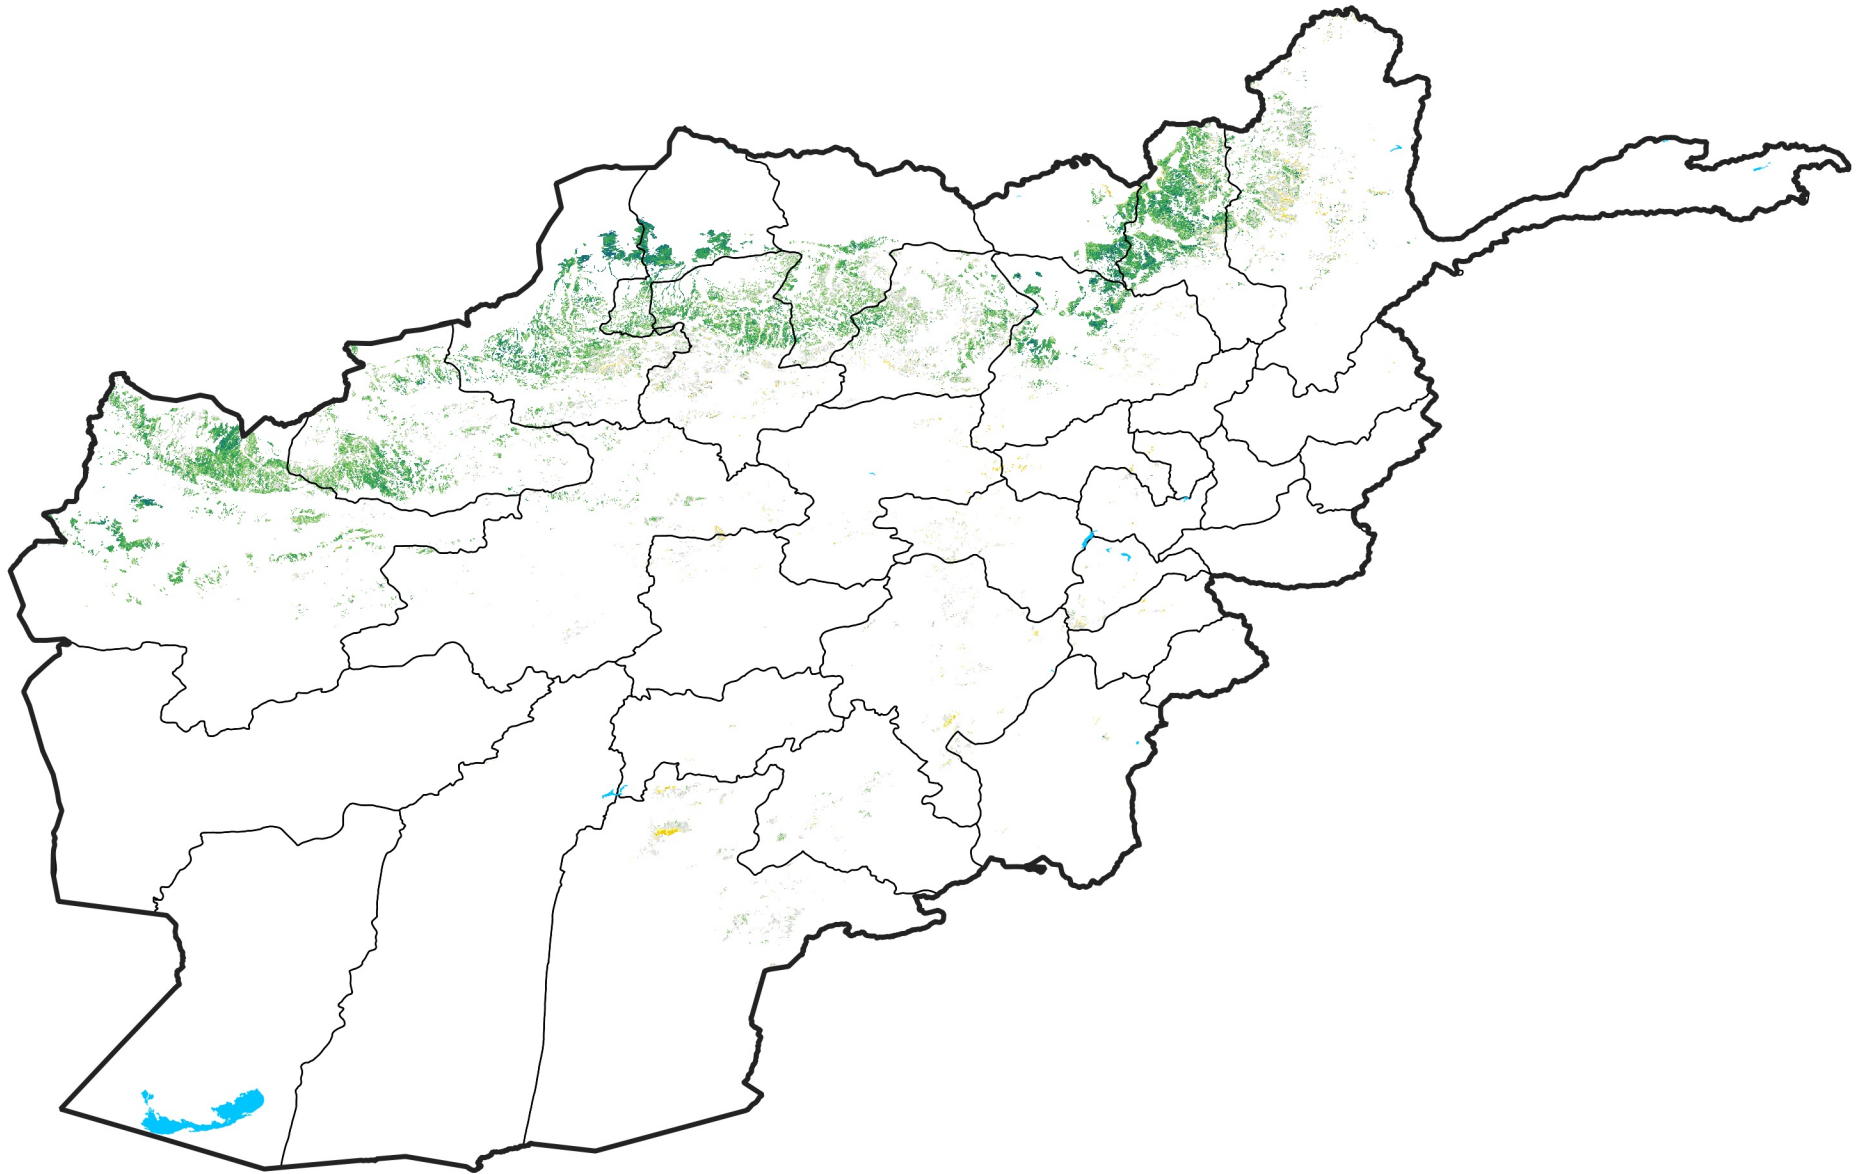

Afghanistan Rainfed Agricultural Areas

Percent of Mean NDVI

2003 / mean (2003 - 2022)

Period 29 / October 11 - 20, 2003

Percent of Normal