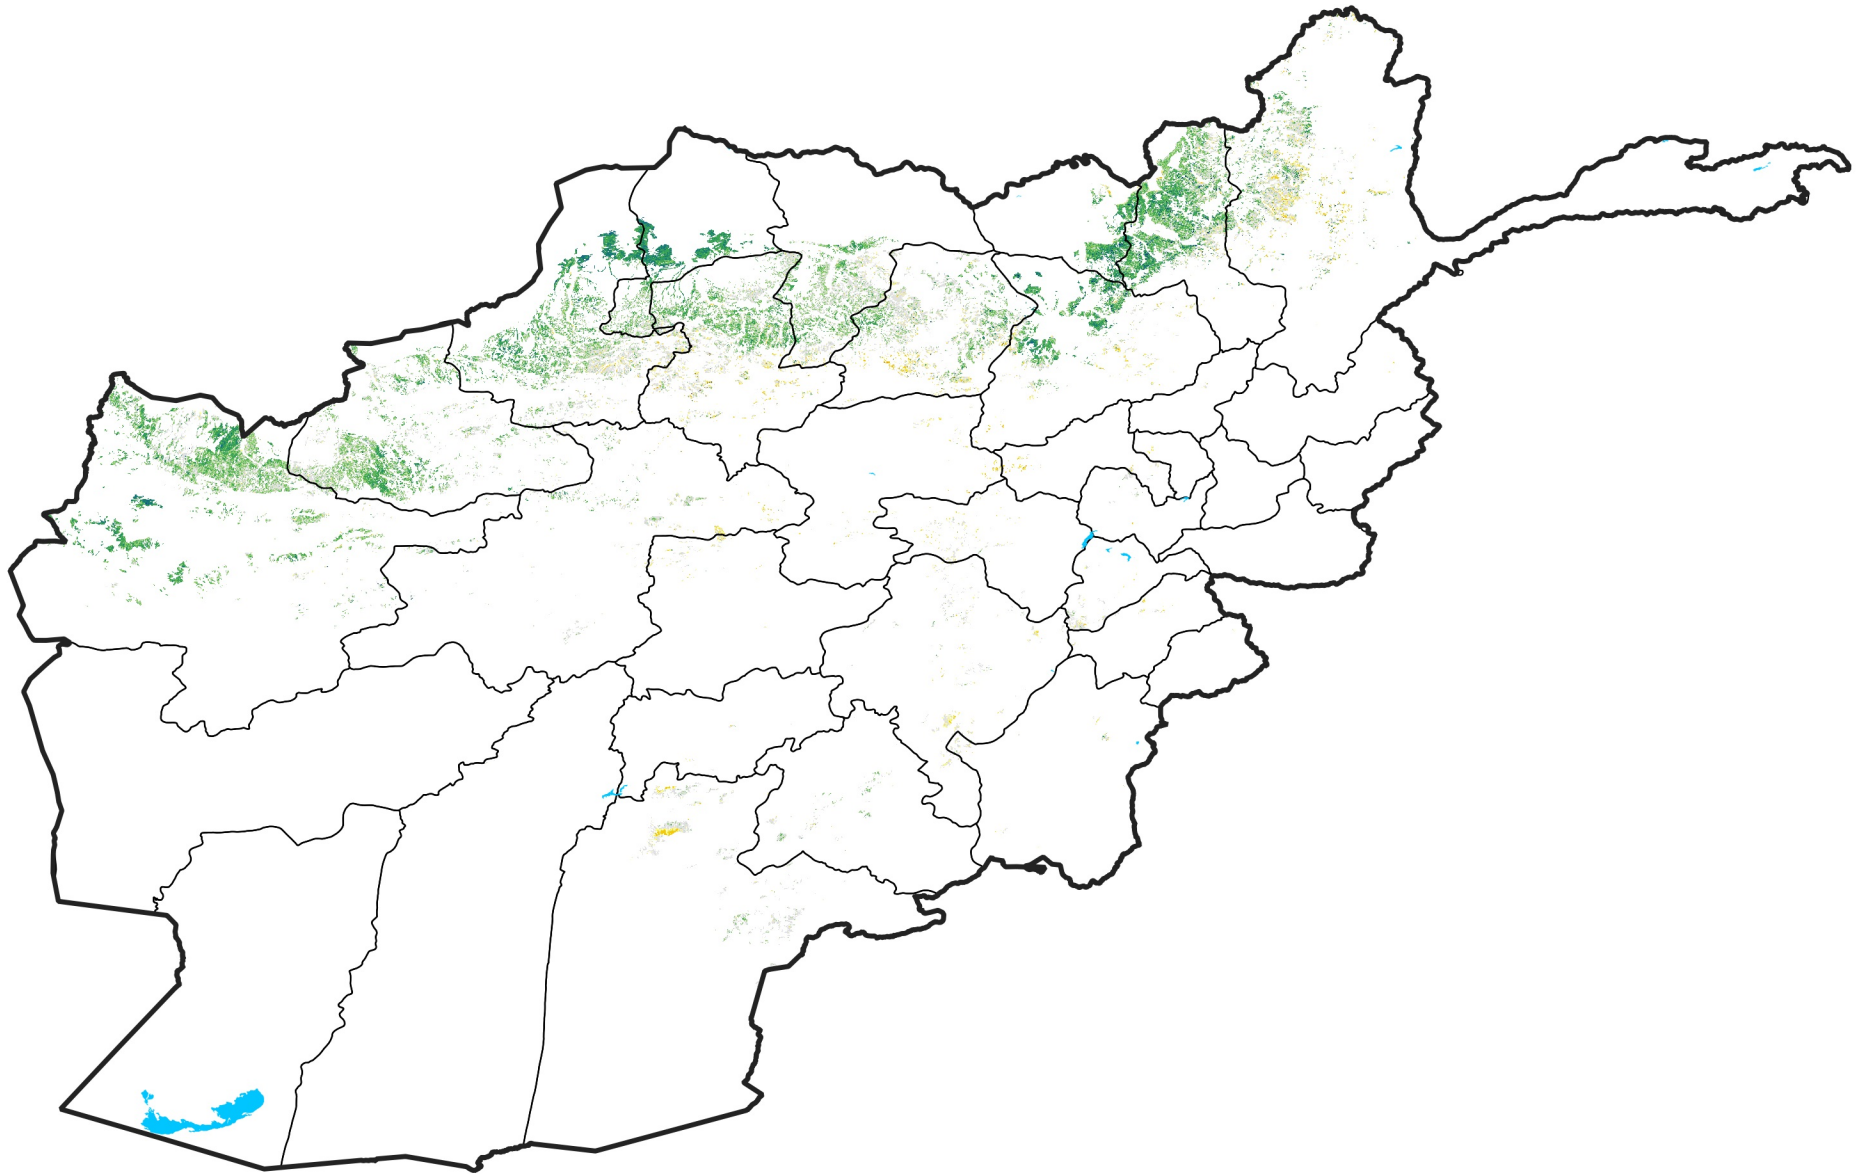

Afghanistan Rainfed Agricultural Areas

Percent of Mean NDVI

2003 / mean (2003 - 2022)

Period 30 / October 21 - 31, 2003

Percent of Normal