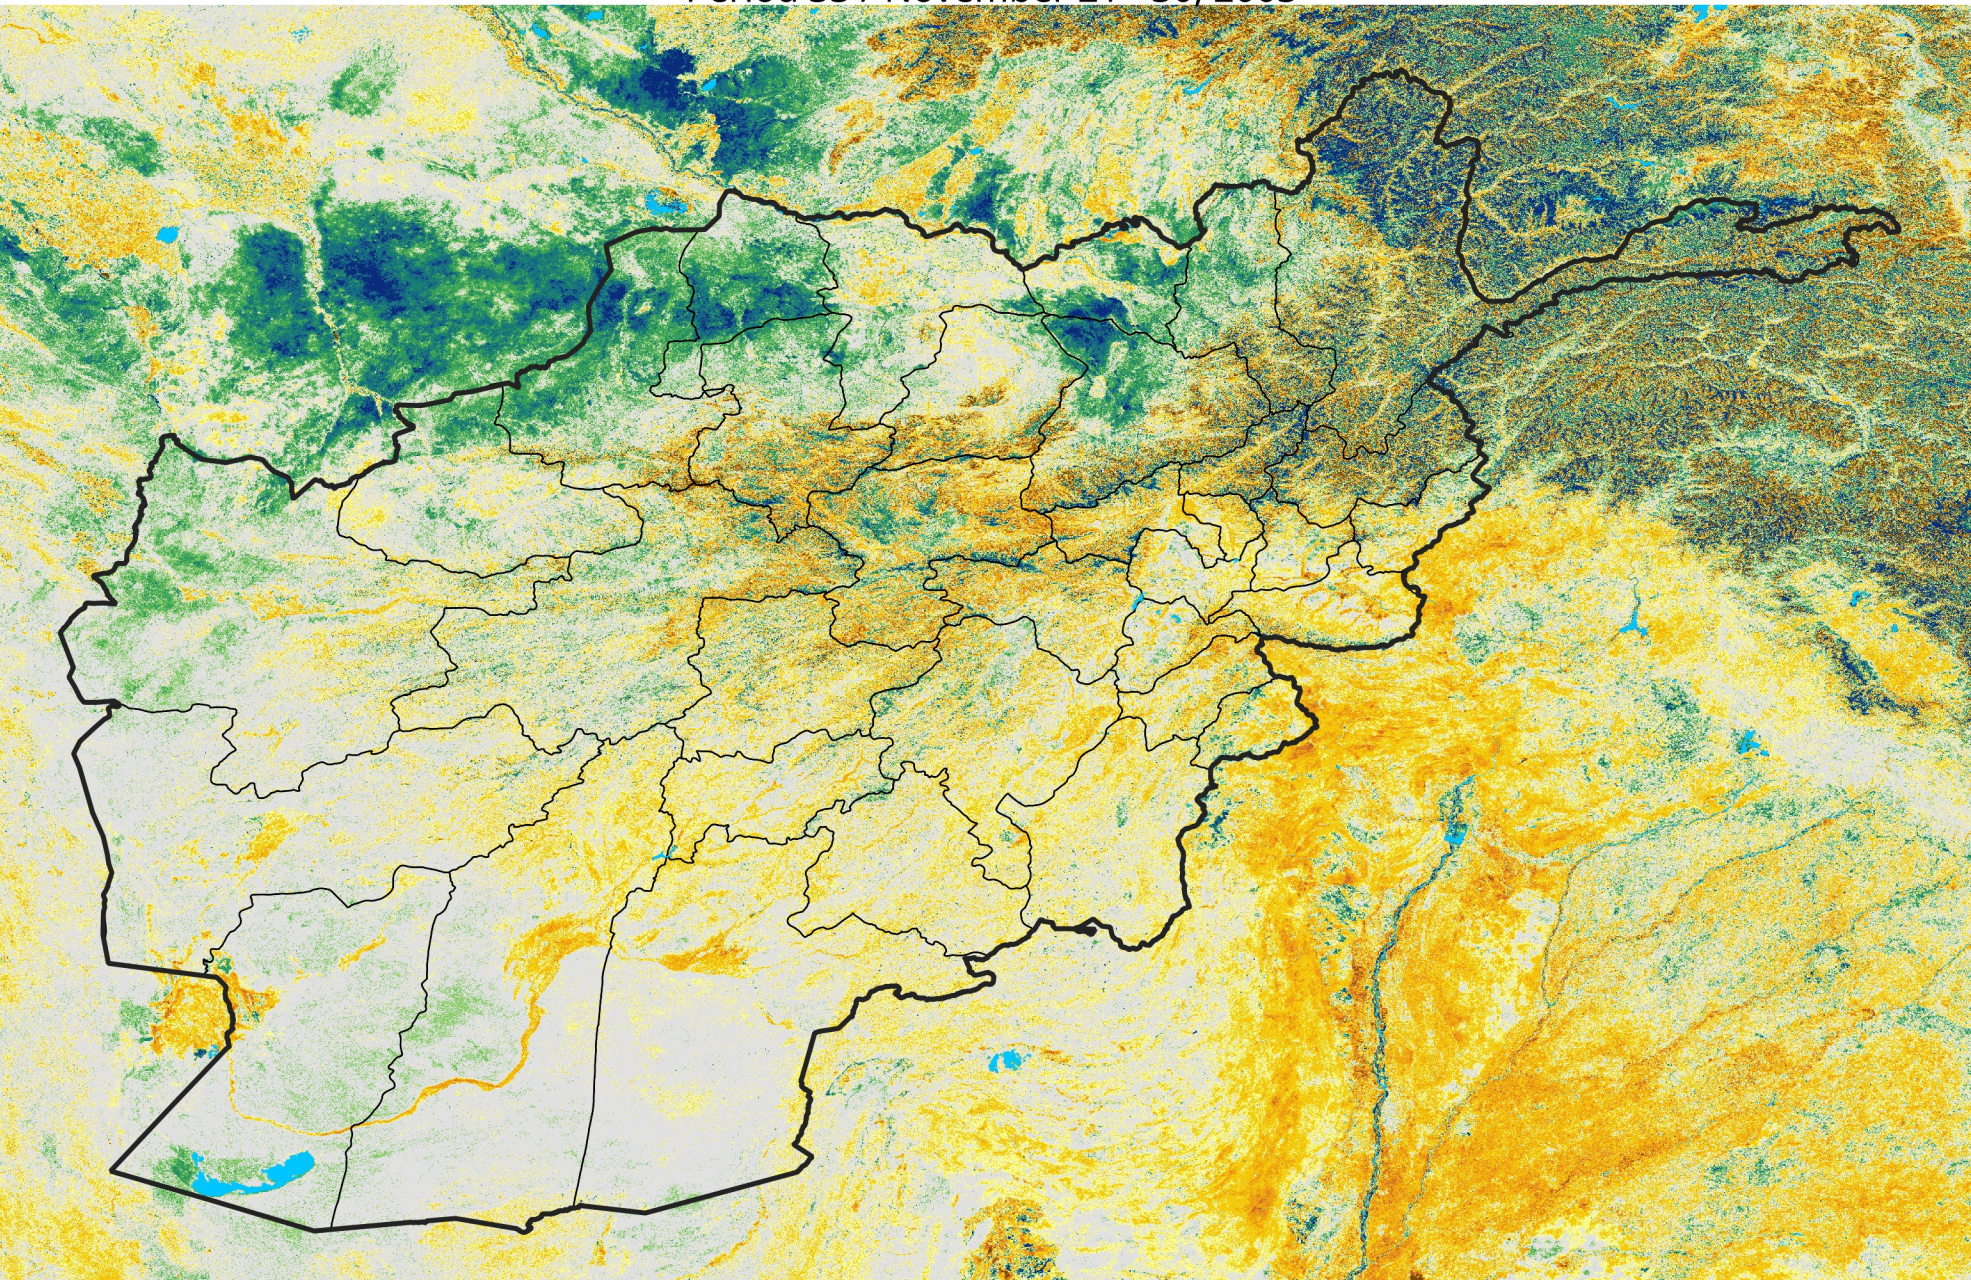

Afghanistan

Percent of Mean NDVI

2003 / mean (2003 - 2022)

Period 33 / November 21 - 30, 2003

Percent of Normal