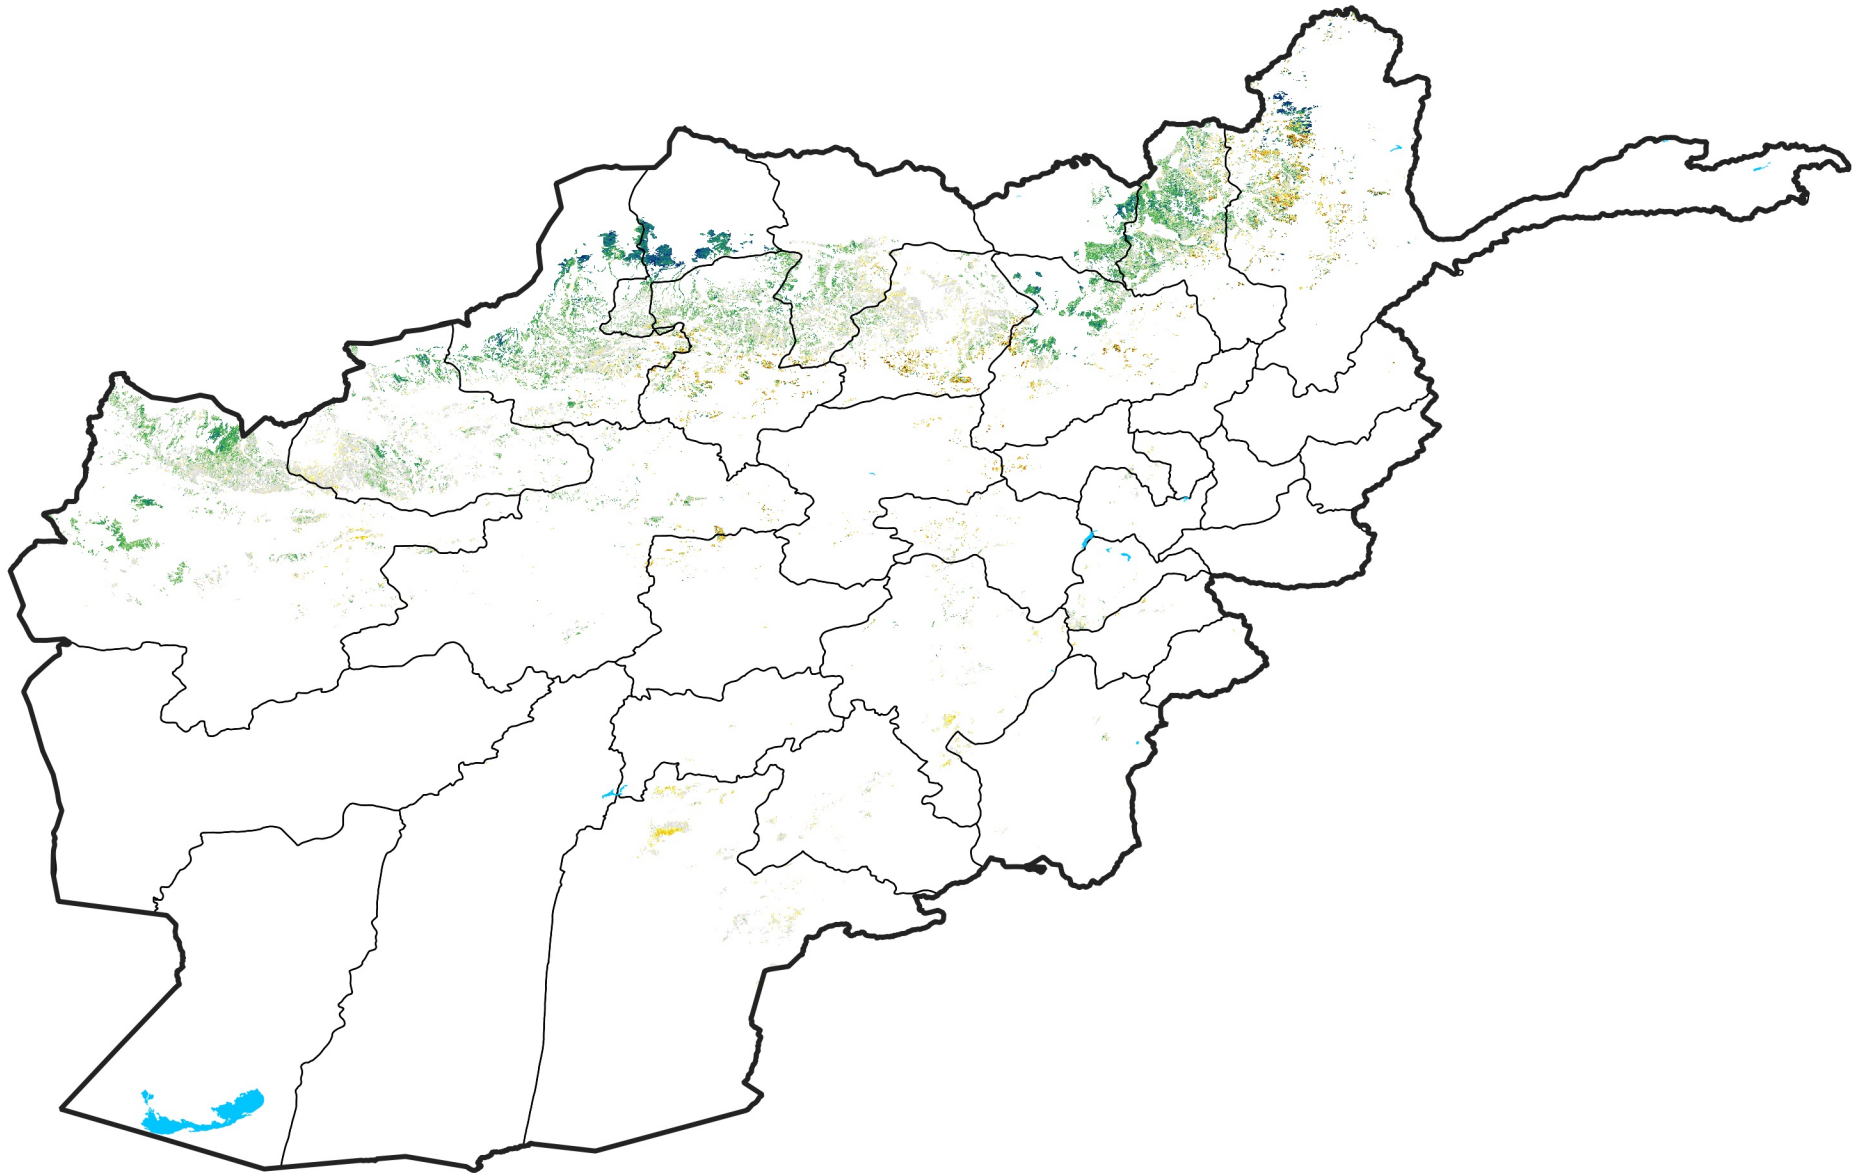

Afghanistan Rainfed Agricultural Areas

Percent of Mean NDVI

2003 / mean (2003 - 2022)

Period 33 / November 21 - 30, 2003

Percent of Normal