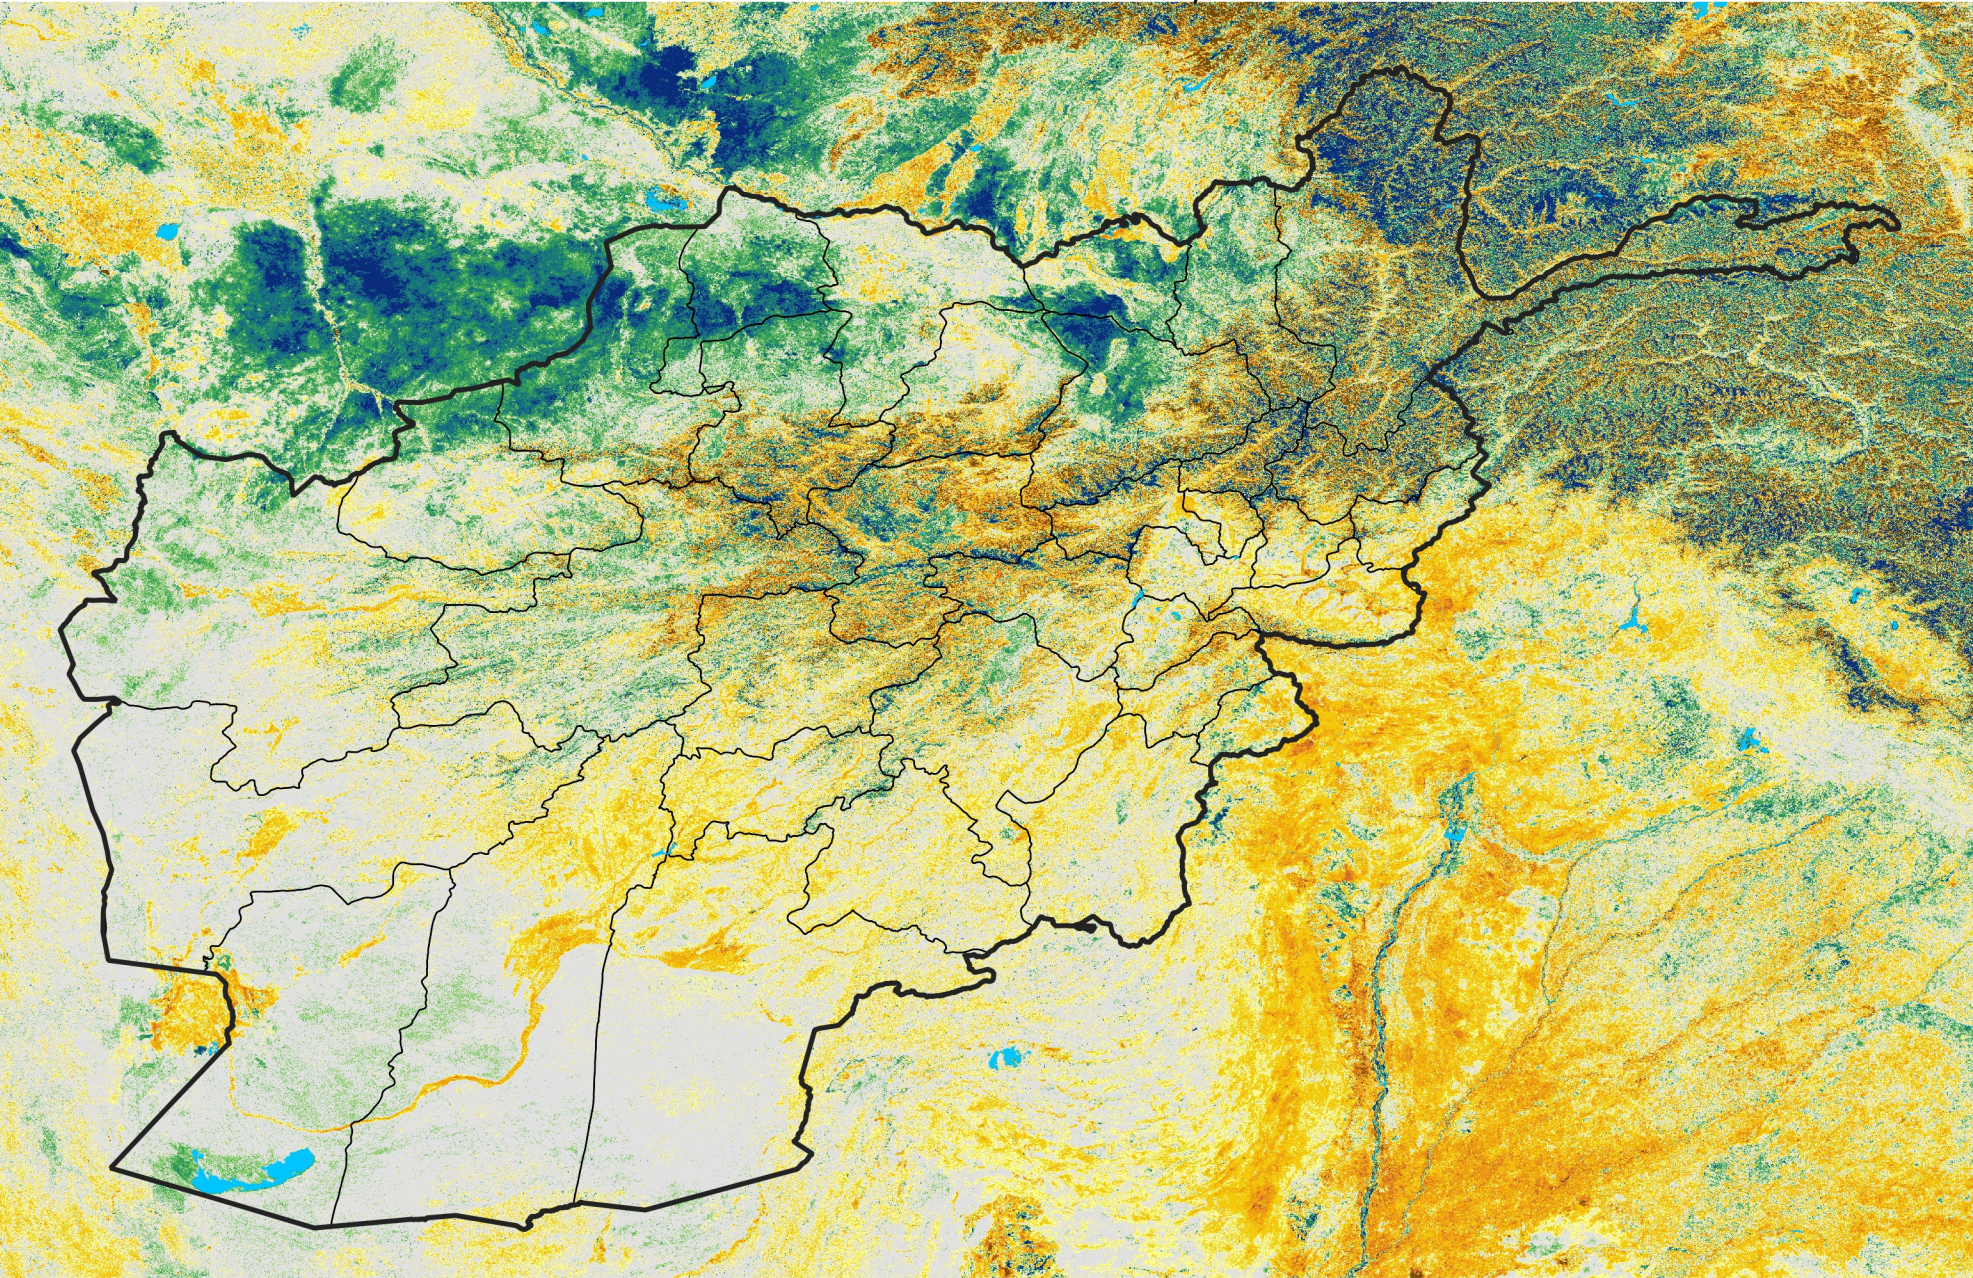

Afghanistan

Percent of Mean NDVI

2003 / mean (2003 - 2022)

Period 34 / December 01 - 10, 2003

Percent of Normal