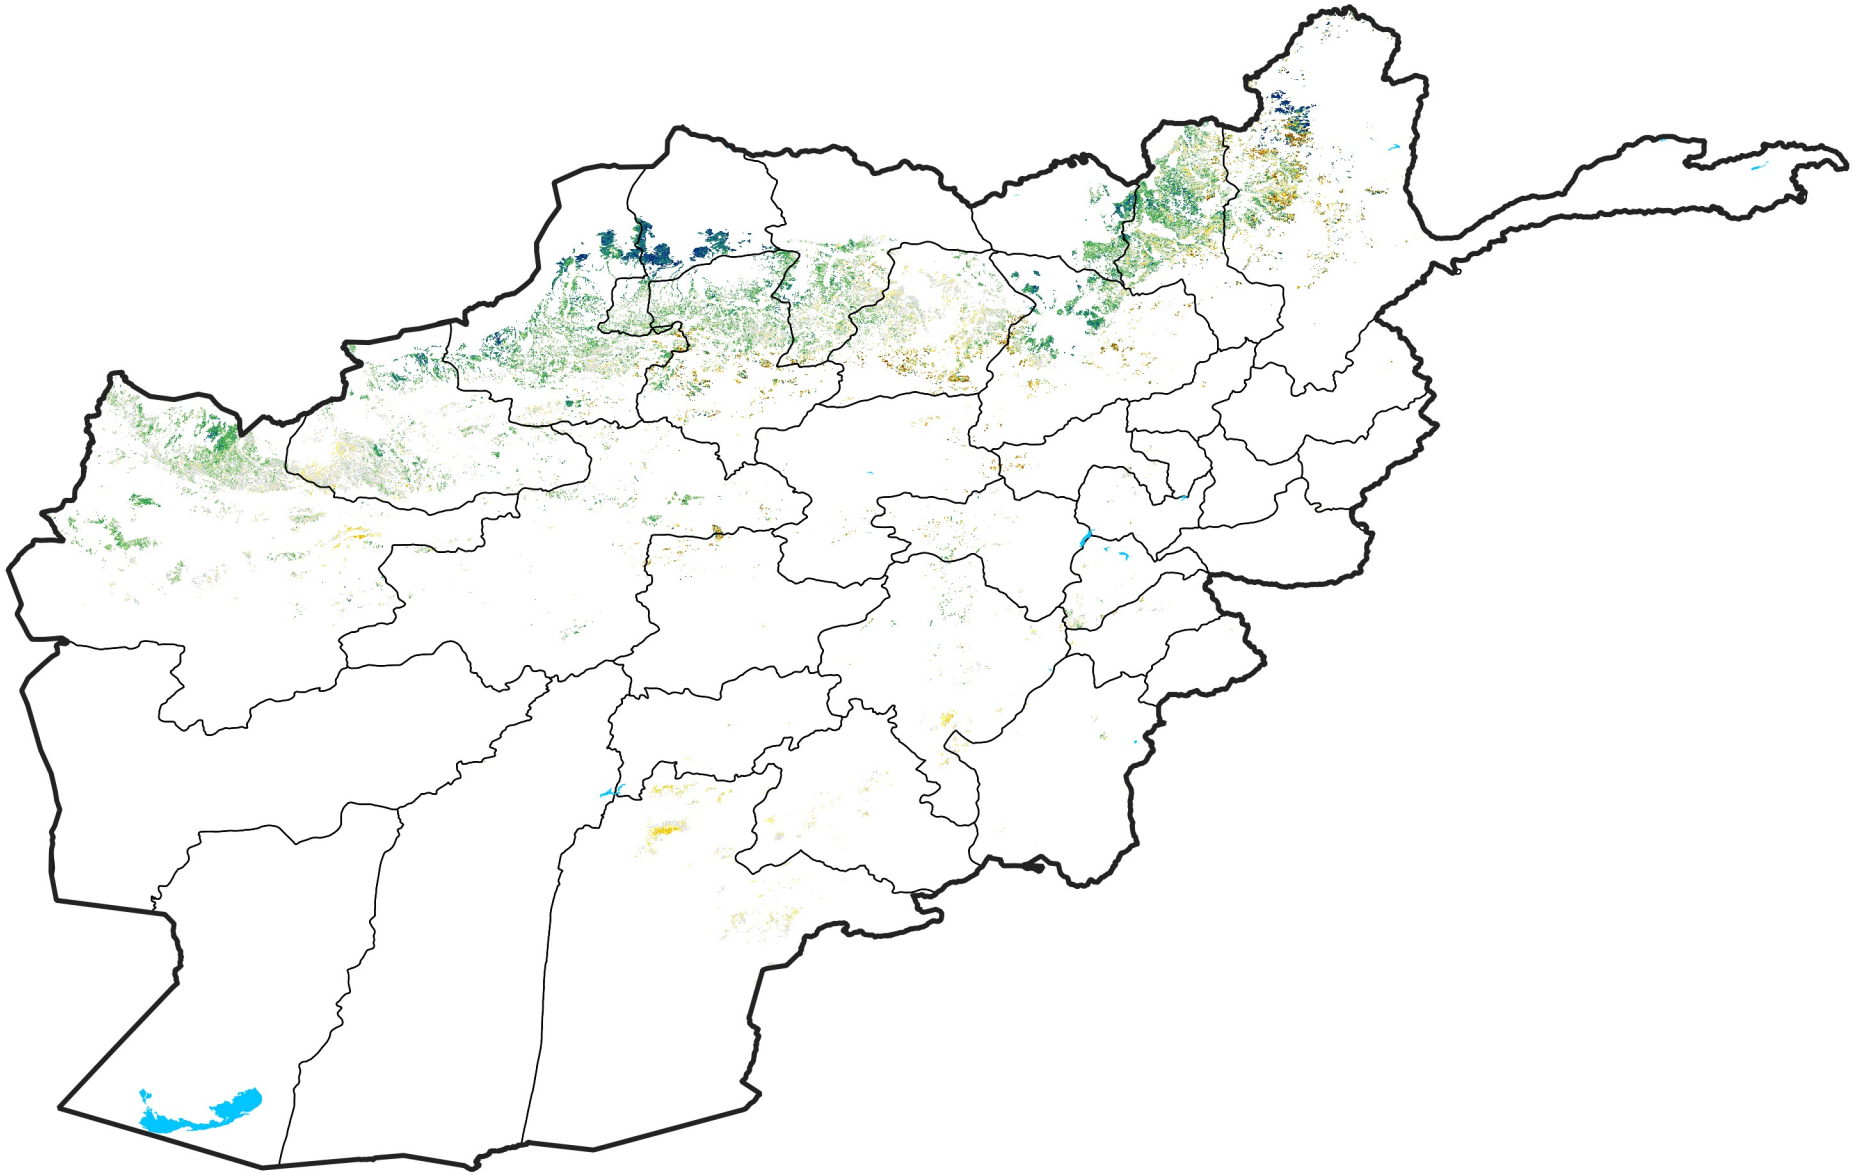

Afghanistan Rainfed Agricultural Areas

Percent of Mean NDVI

2003 / mean (2003 - 2022)

Period 34 / December 01 - 10, 2003

Percent of Normal