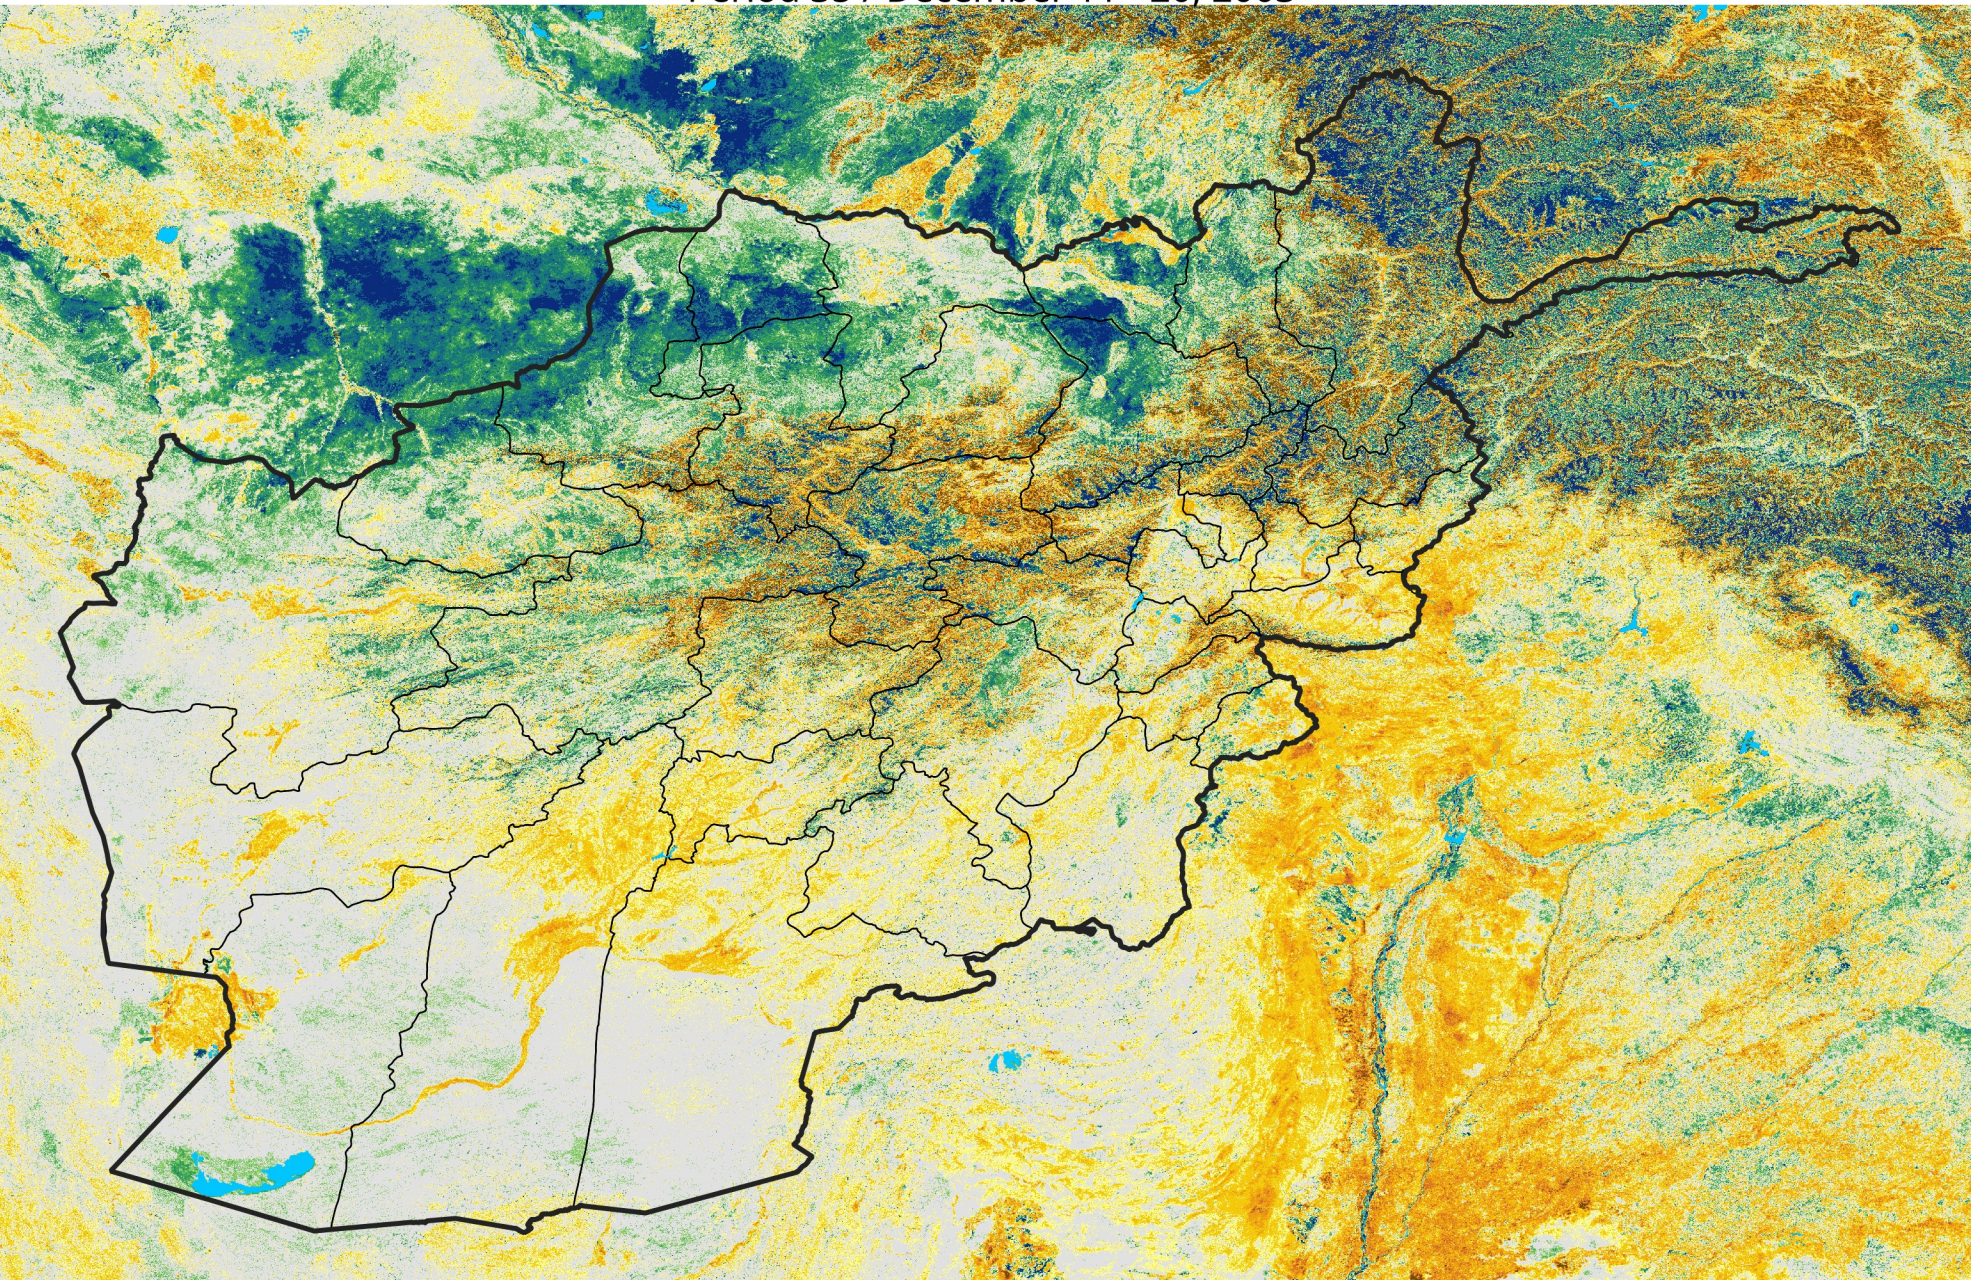

Afghanistan

Percent of Mean NDVI

2003 / mean (2003 - 2022)

Period 35 / December 11 - 20, 2003

Percent of Normal