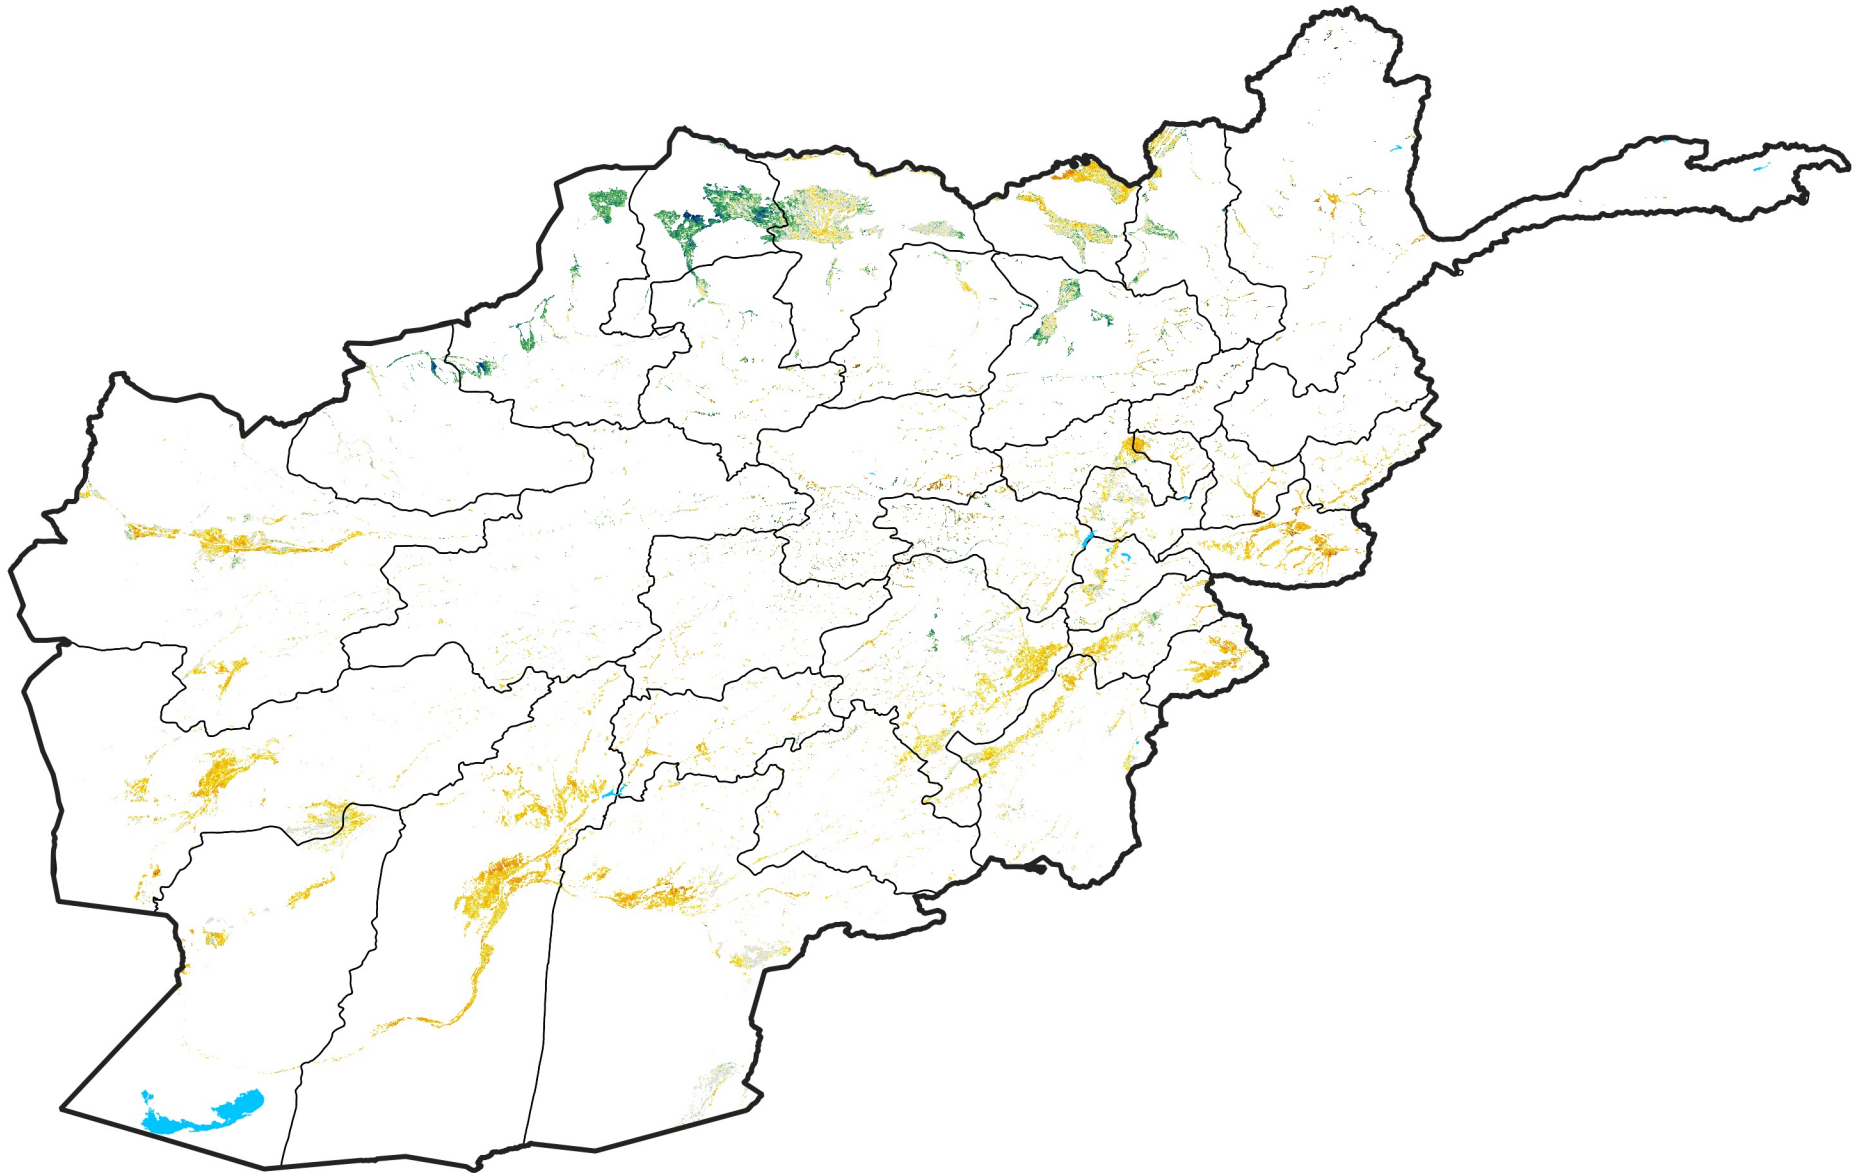

Afghanistan Irrigated Agricultural Areas

Percent of Mean NDVI

2003 / mean (2003 - 2022)

Period 35 / December 11 - 20, 2003

Percent of Normal