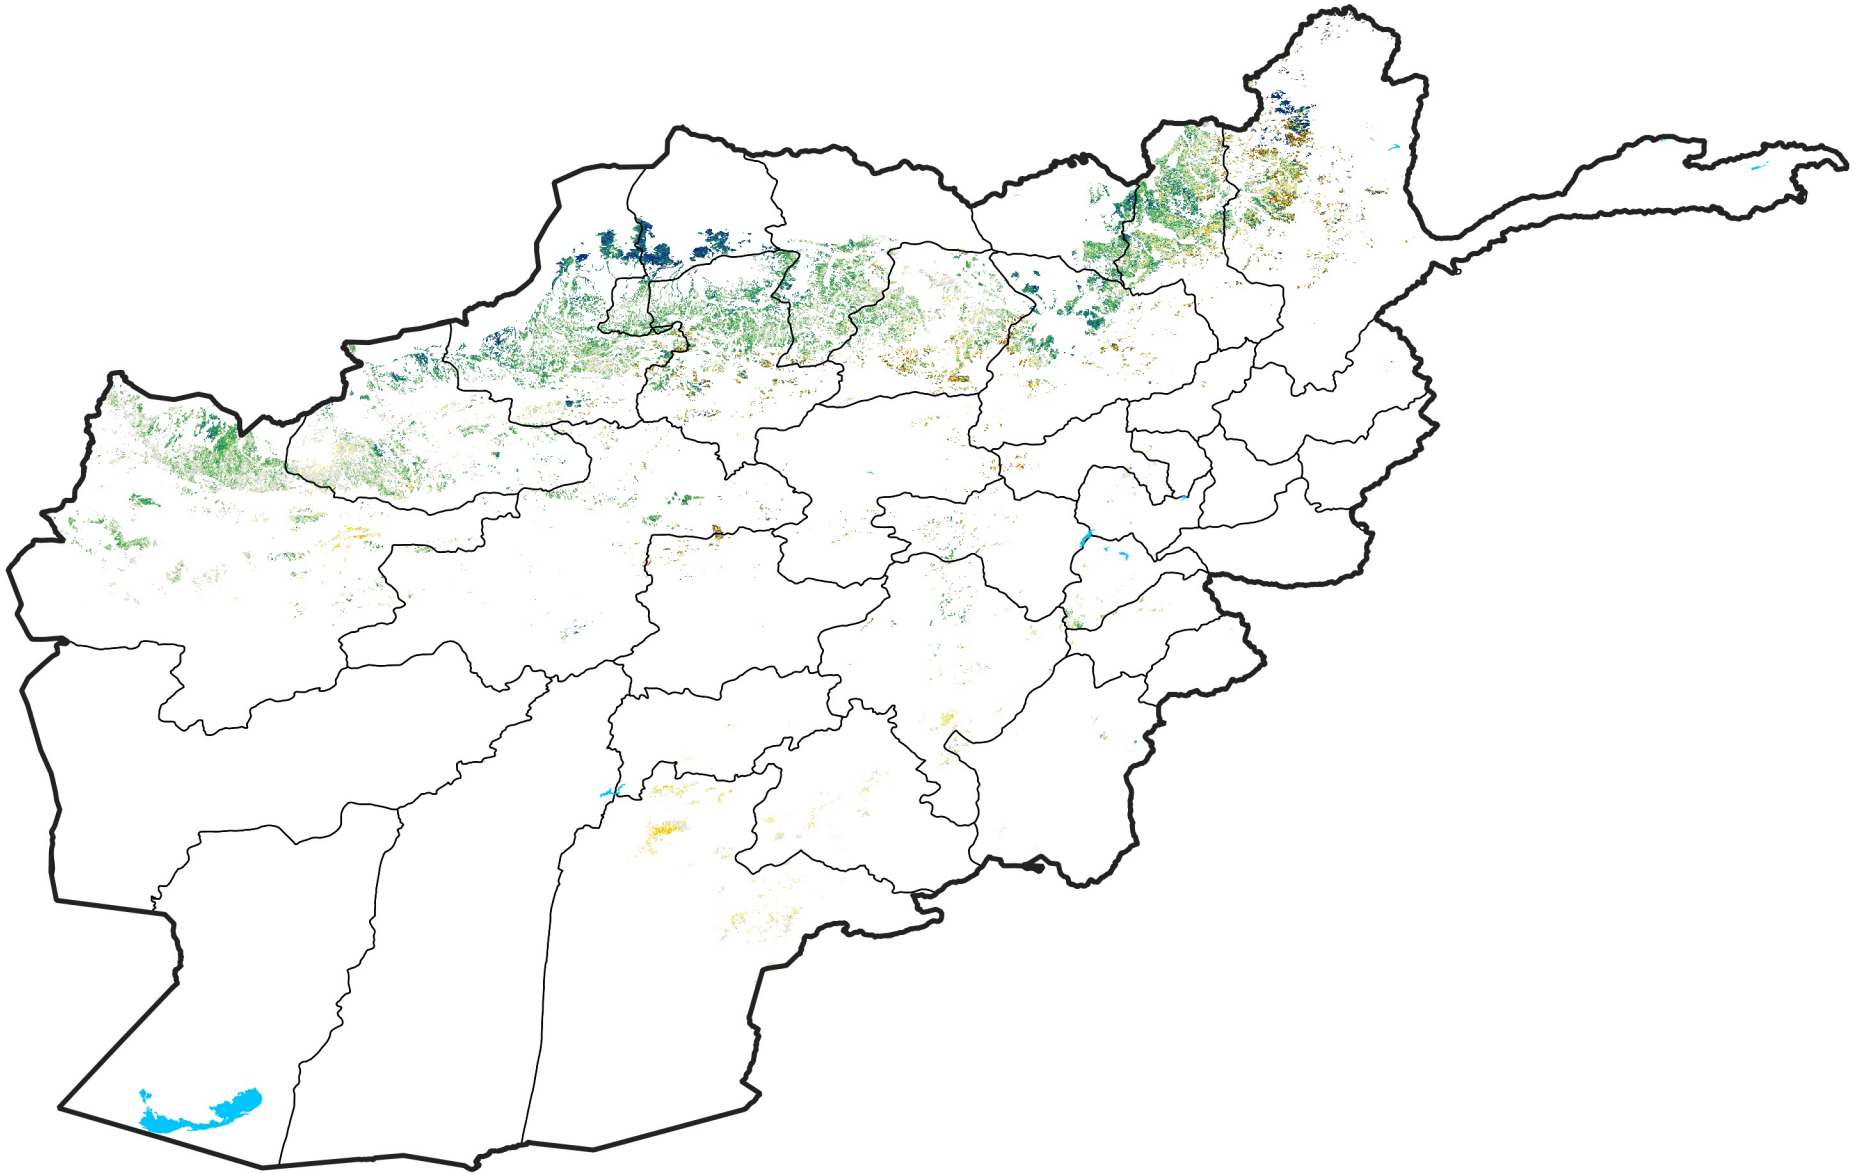

Afghanistan Rainfed Agricultural Areas

Percent of Mean NDVI

2003 / mean (2003 - 2022)

Period 35 / December 11 - 20, 2003

Percent of Normal