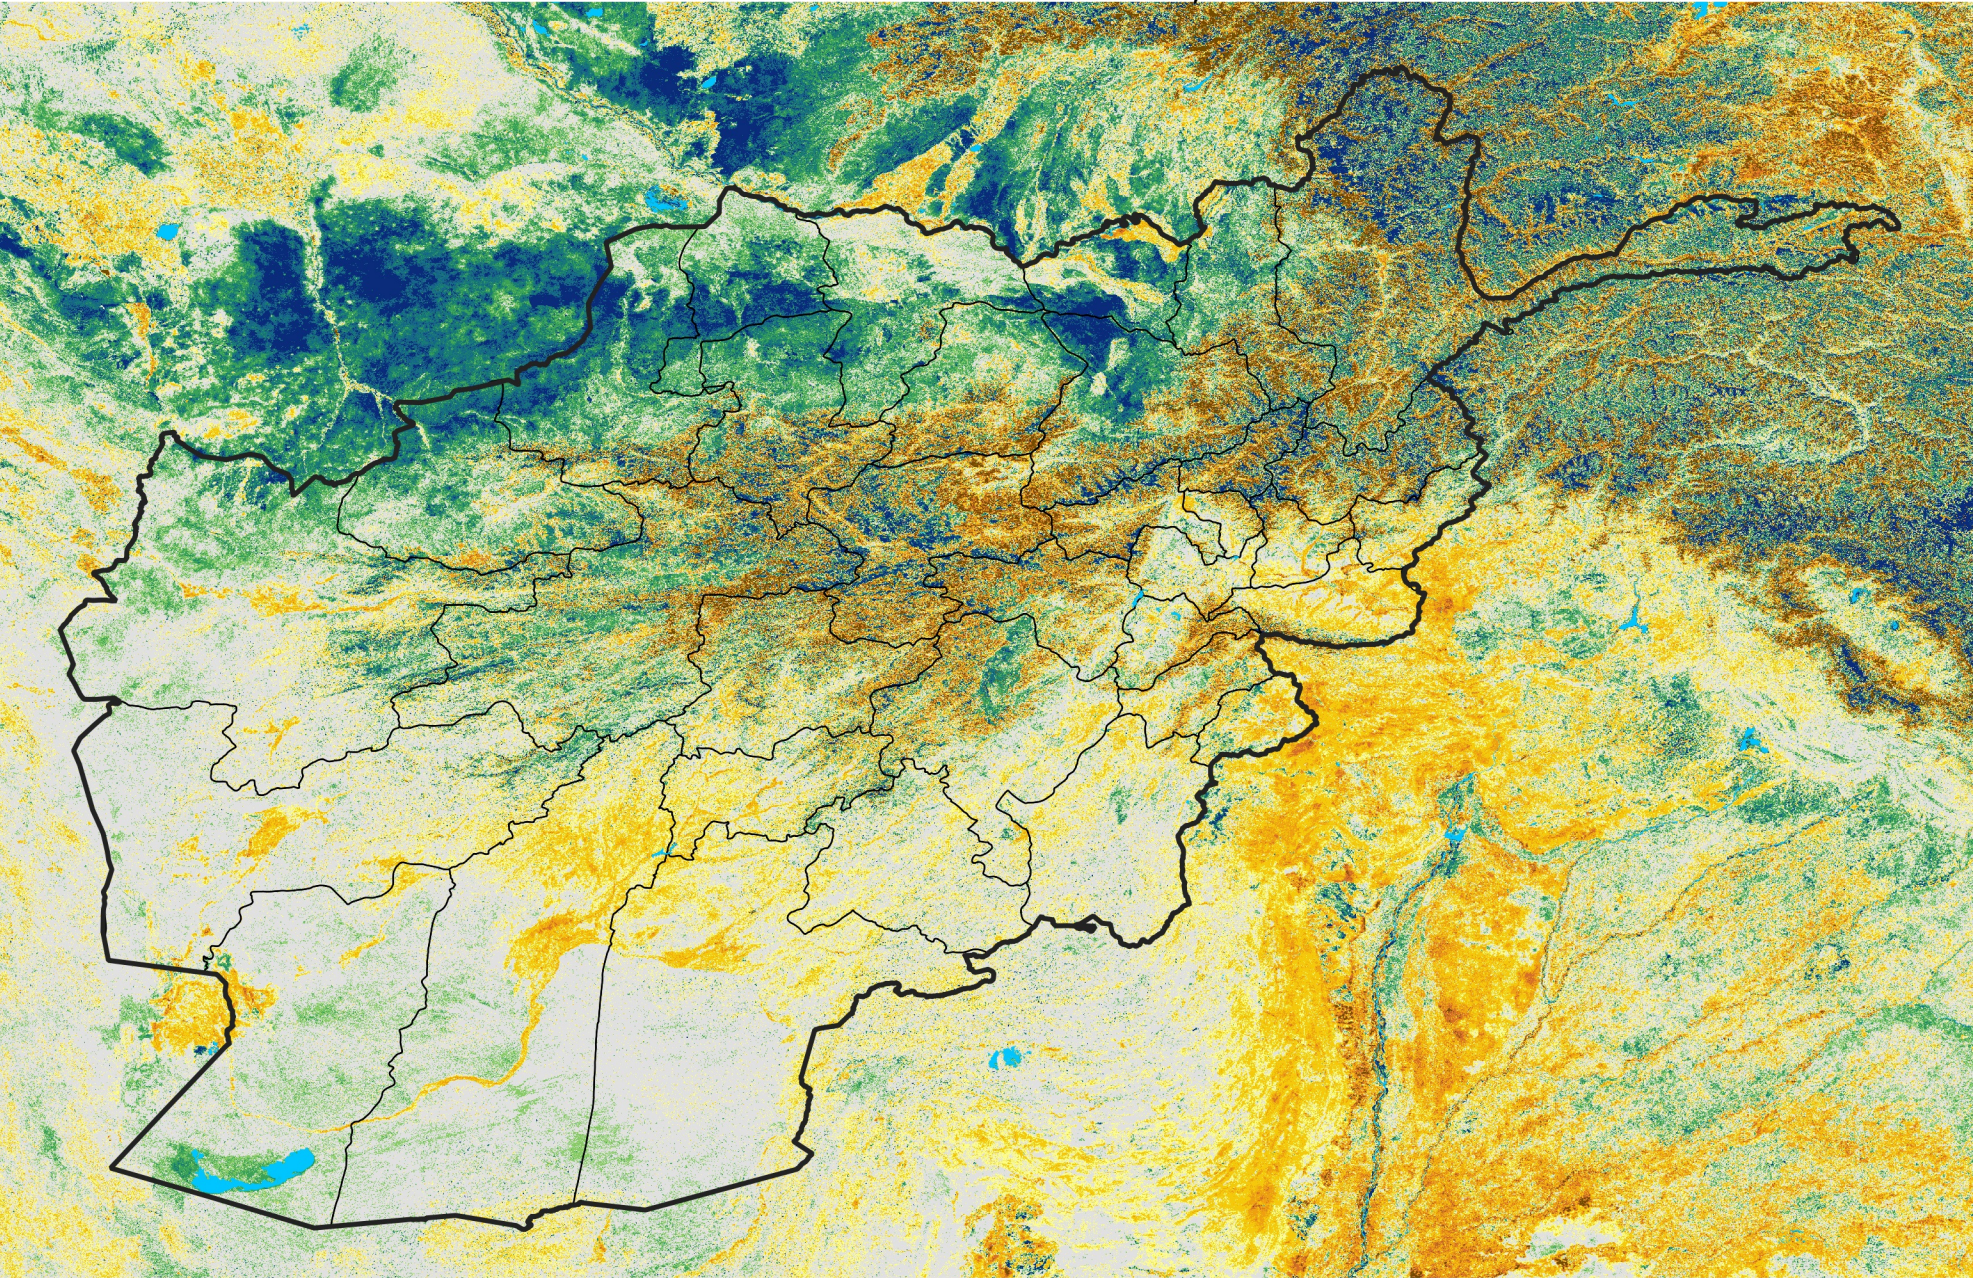

Afghanistan

Percent of Mean NDVI

2003 / mean (2003 - 2022)

Period 36 / December 21 - 31, 2003

Percent of Normal