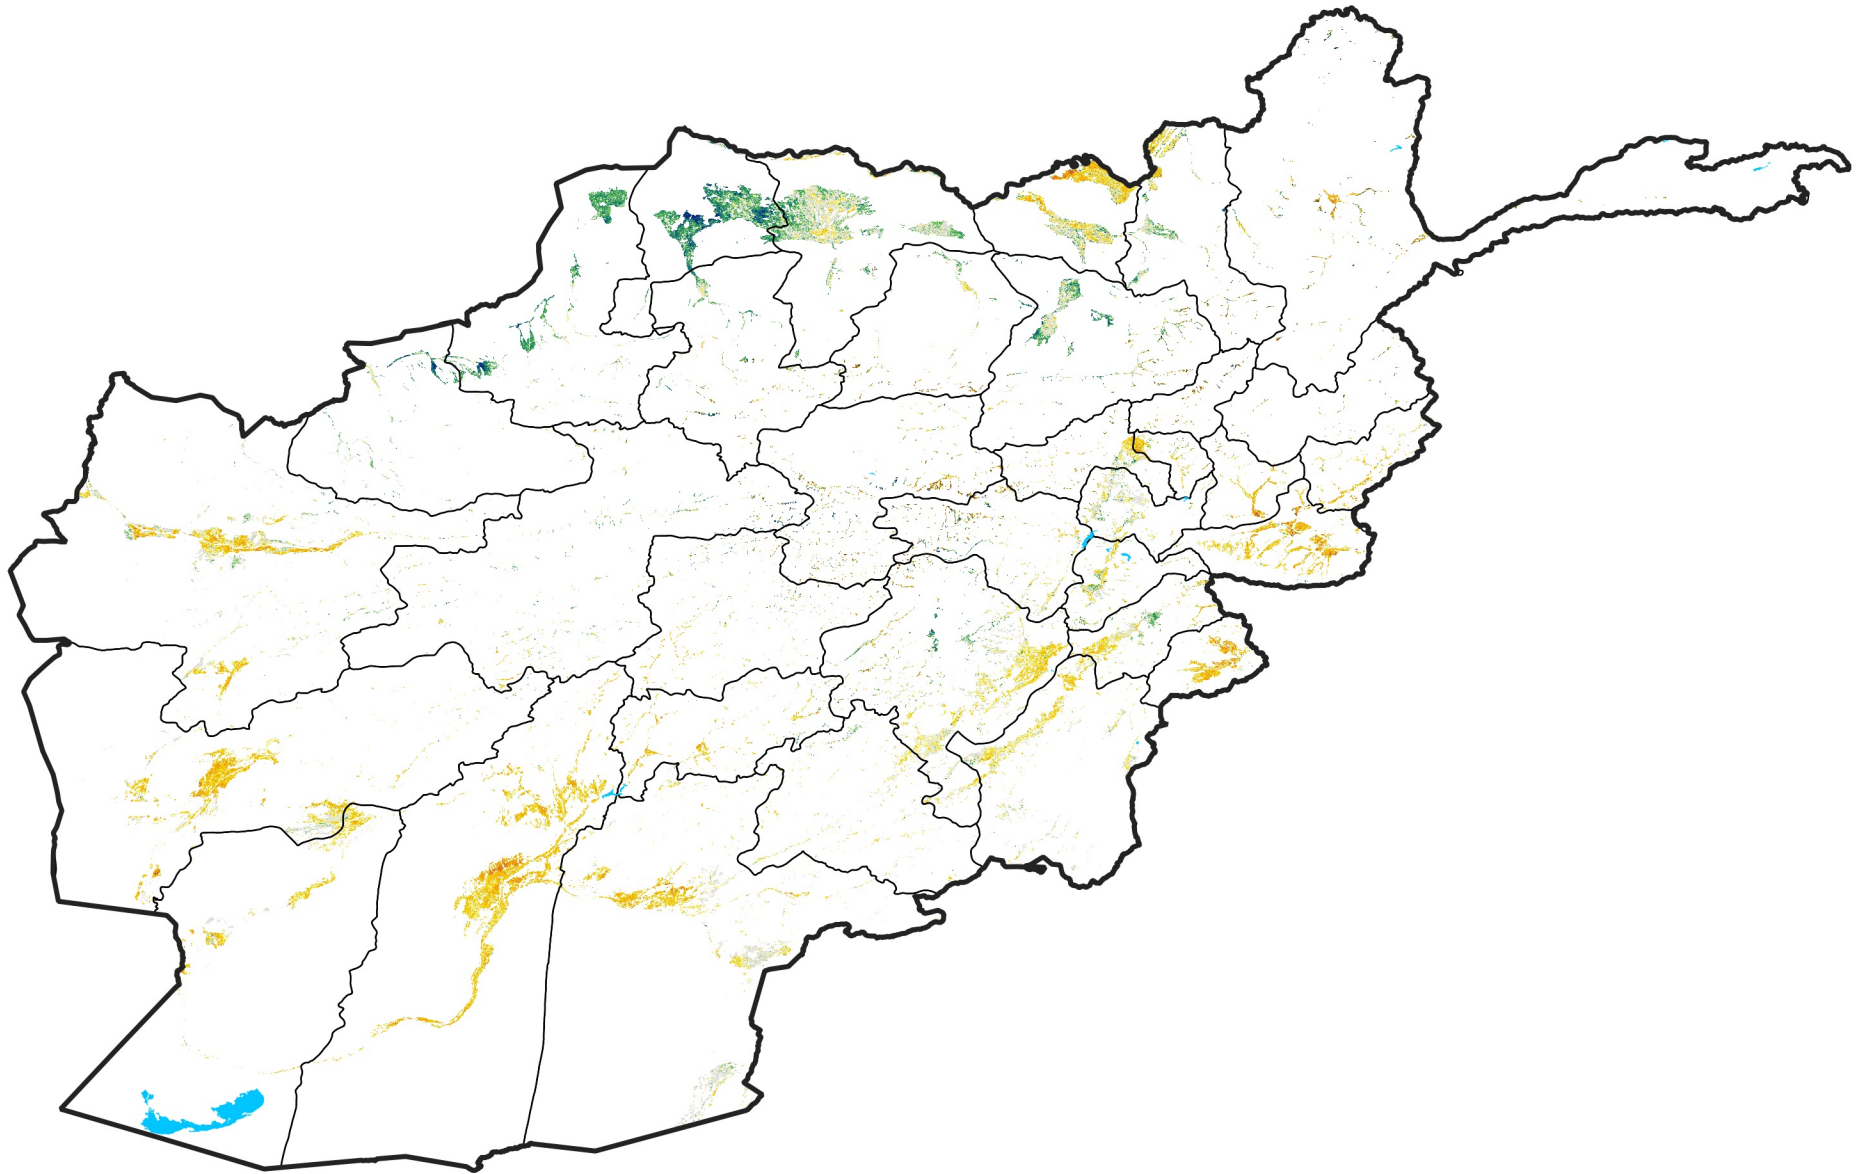

Afghanistan Irrigated Agricultural Areas

Percent of Mean NDVI

2003 / mean (2003 - 2022)

Period 36 / December 21 - 31, 2003

Percent of Normal