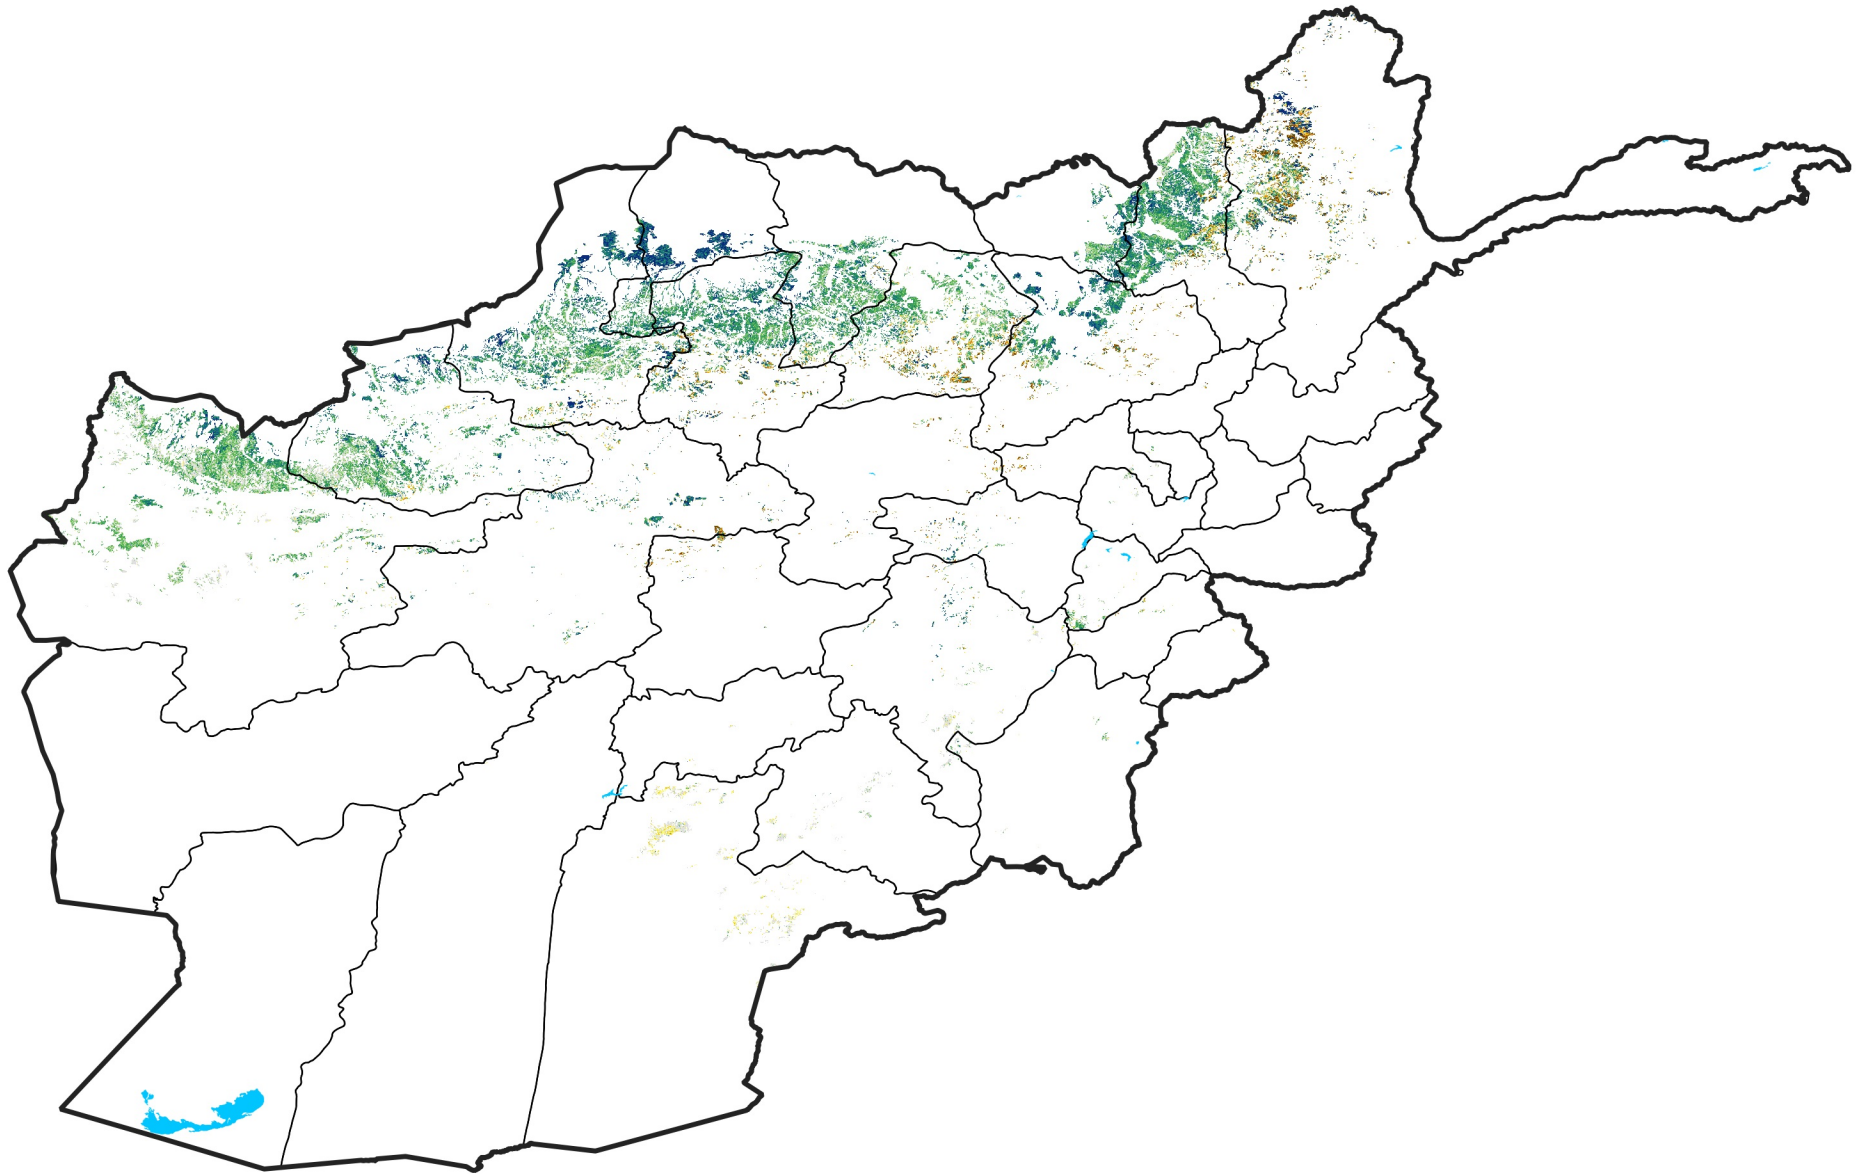

Afghanistan Rainfed Agricultural Areas

Percent of Mean NDVI

2004 / mean (2003 - 2022)

Period 01 / January 01 - 10, 2004

Percent of Normal