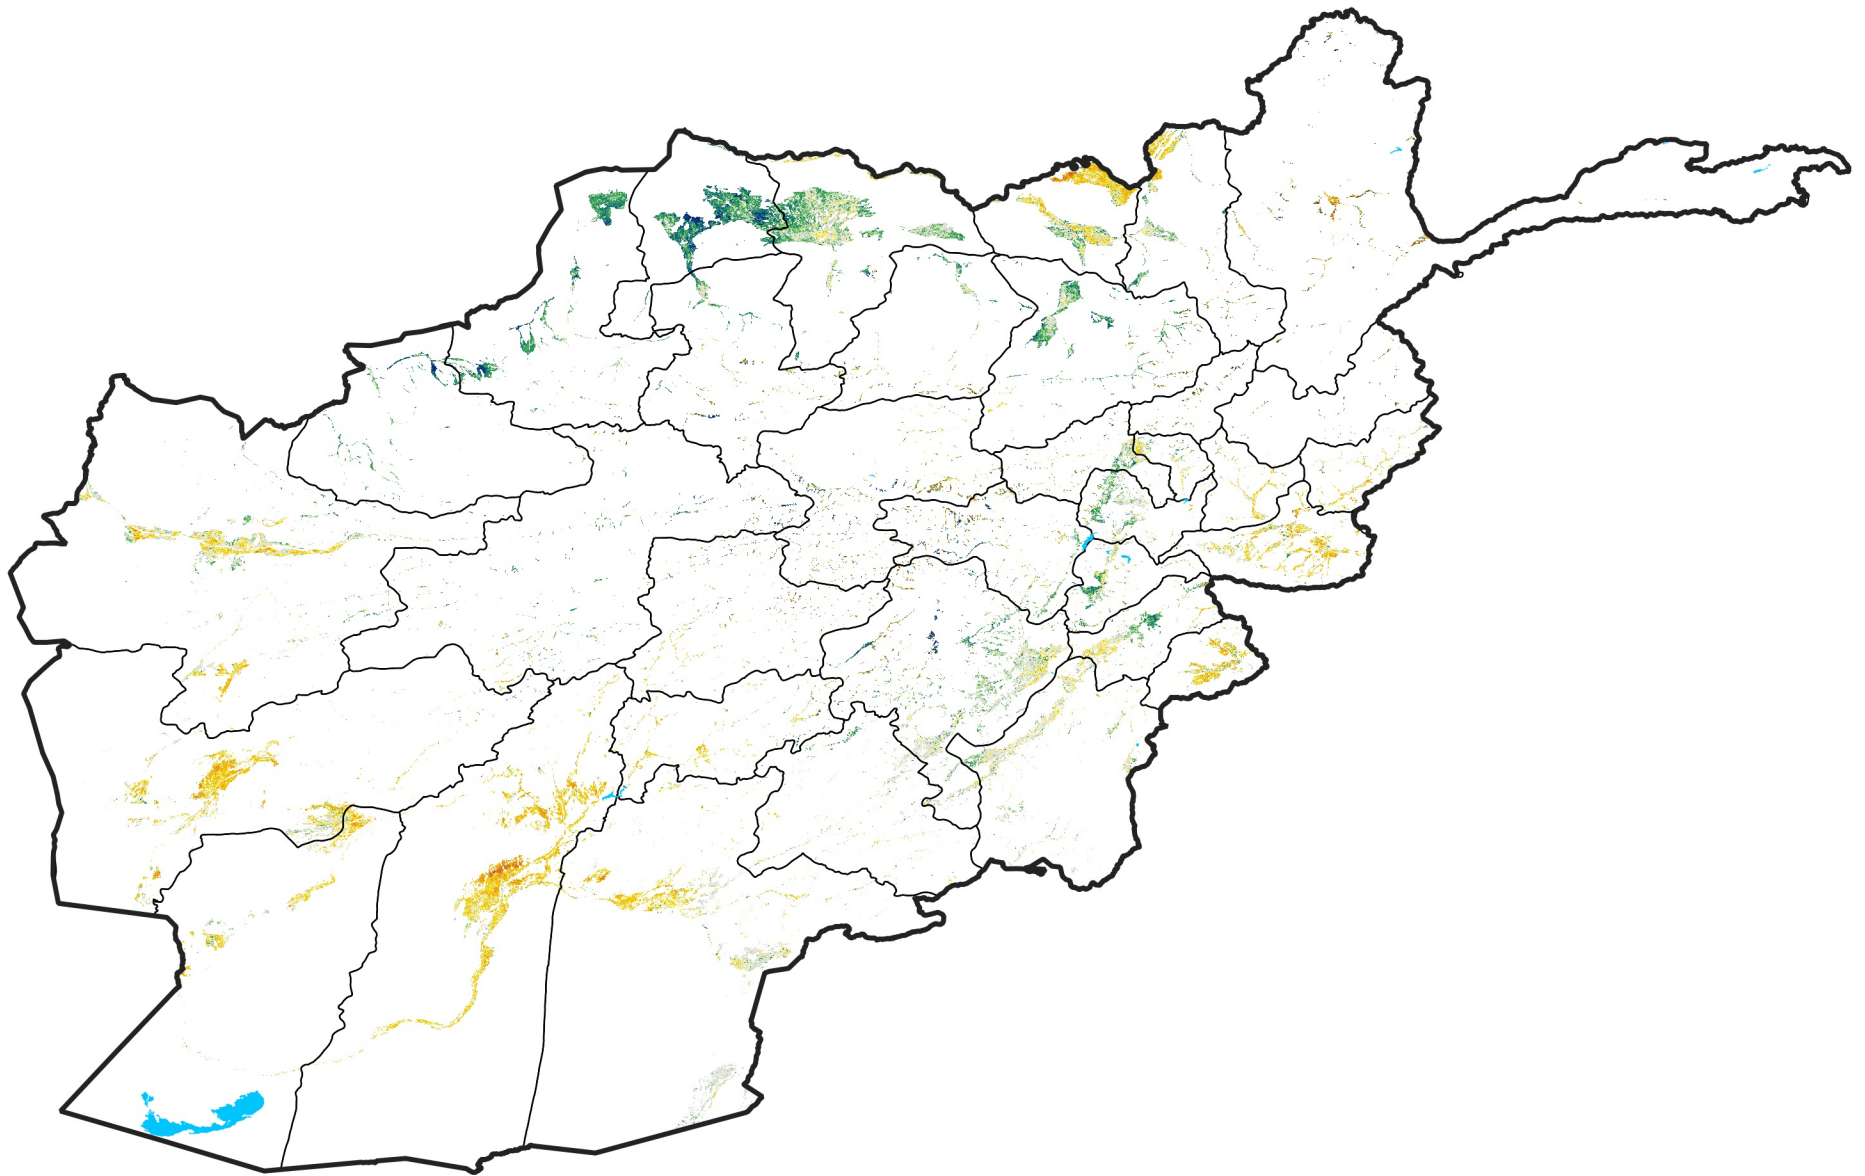

Afghanistan Irrigated Agricultural Areas

Percent of Mean NDVI

2004 / mean (2003 - 2022)

Period 02 / January 11 - 20, 2004

Percent of Normal