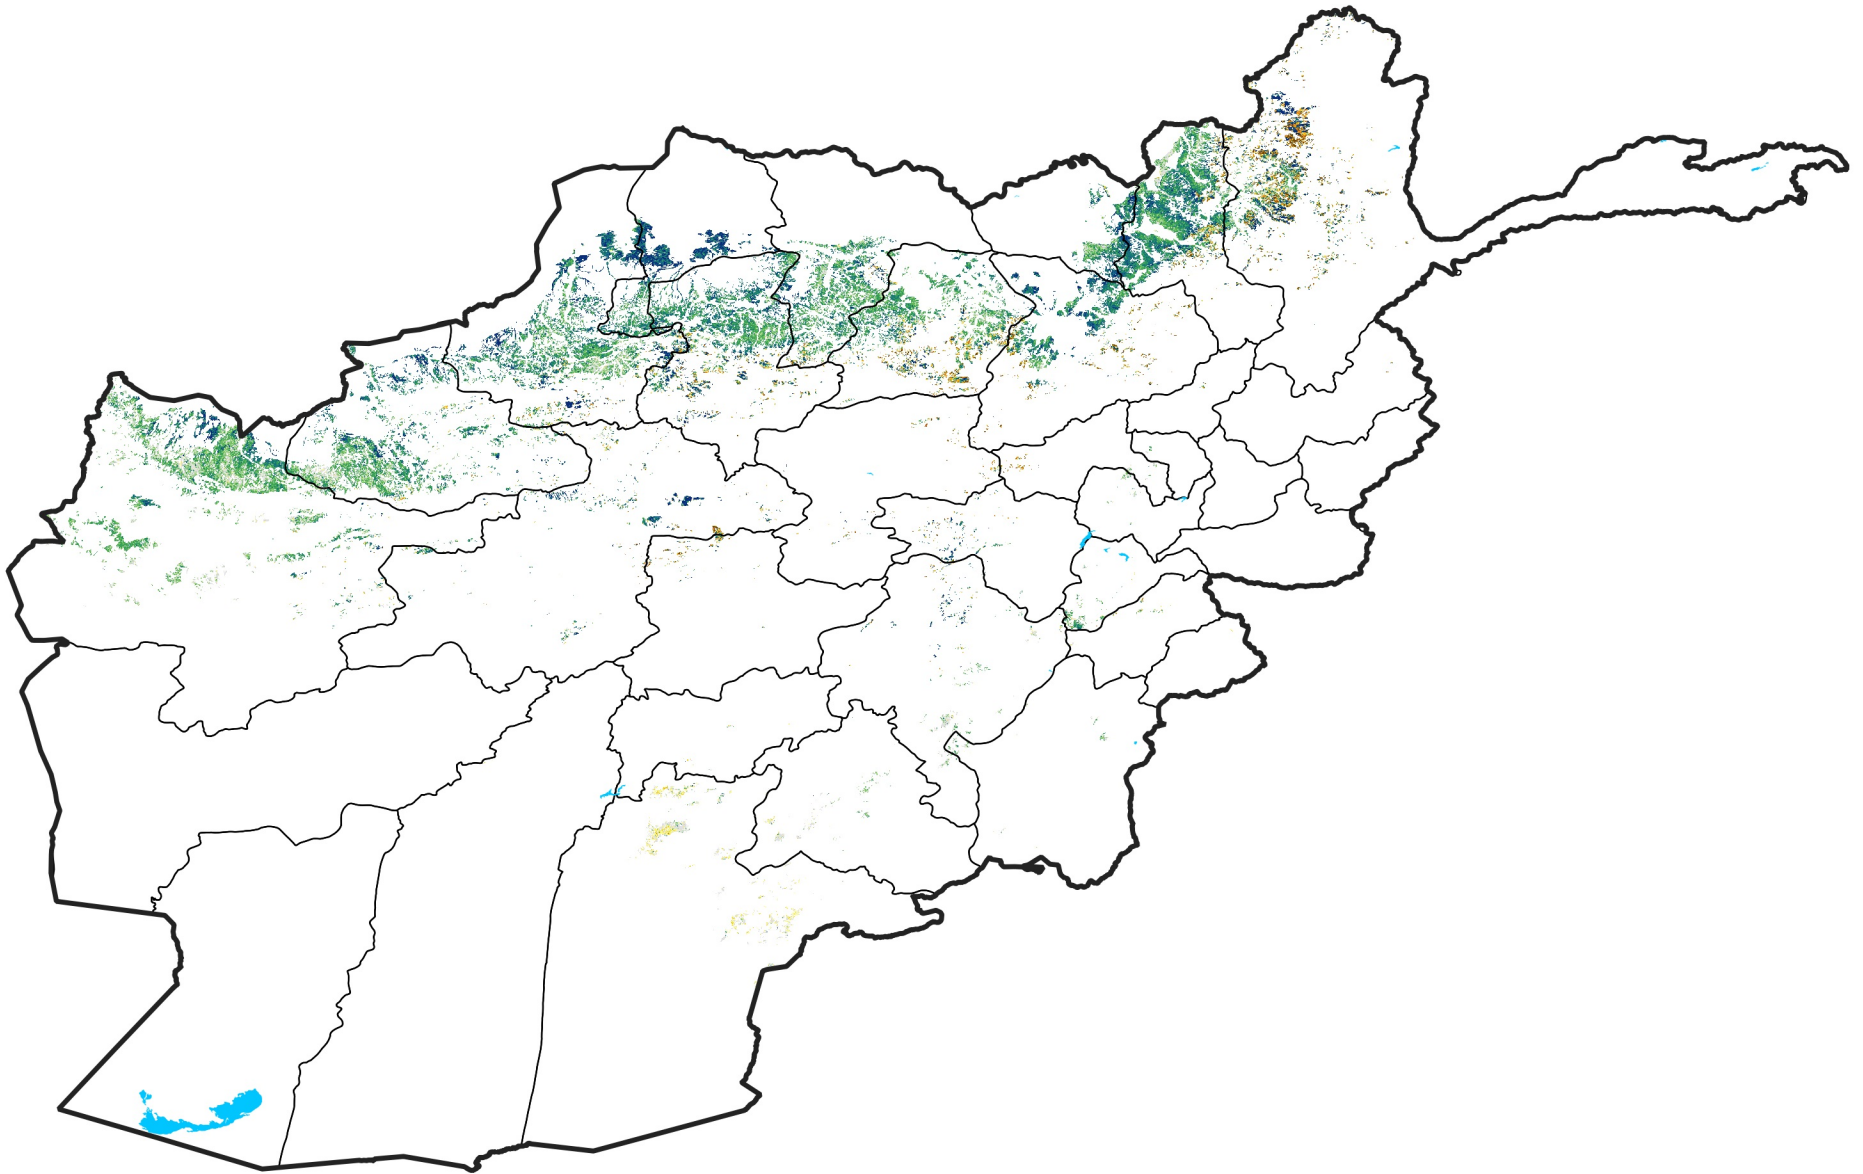

Afghanistan Rainfed Agricultural Areas

Percent of Mean NDVI

2004 / mean (2003 - 2022)

Period 02 / January 11 - 20, 2004

Percent of Normal