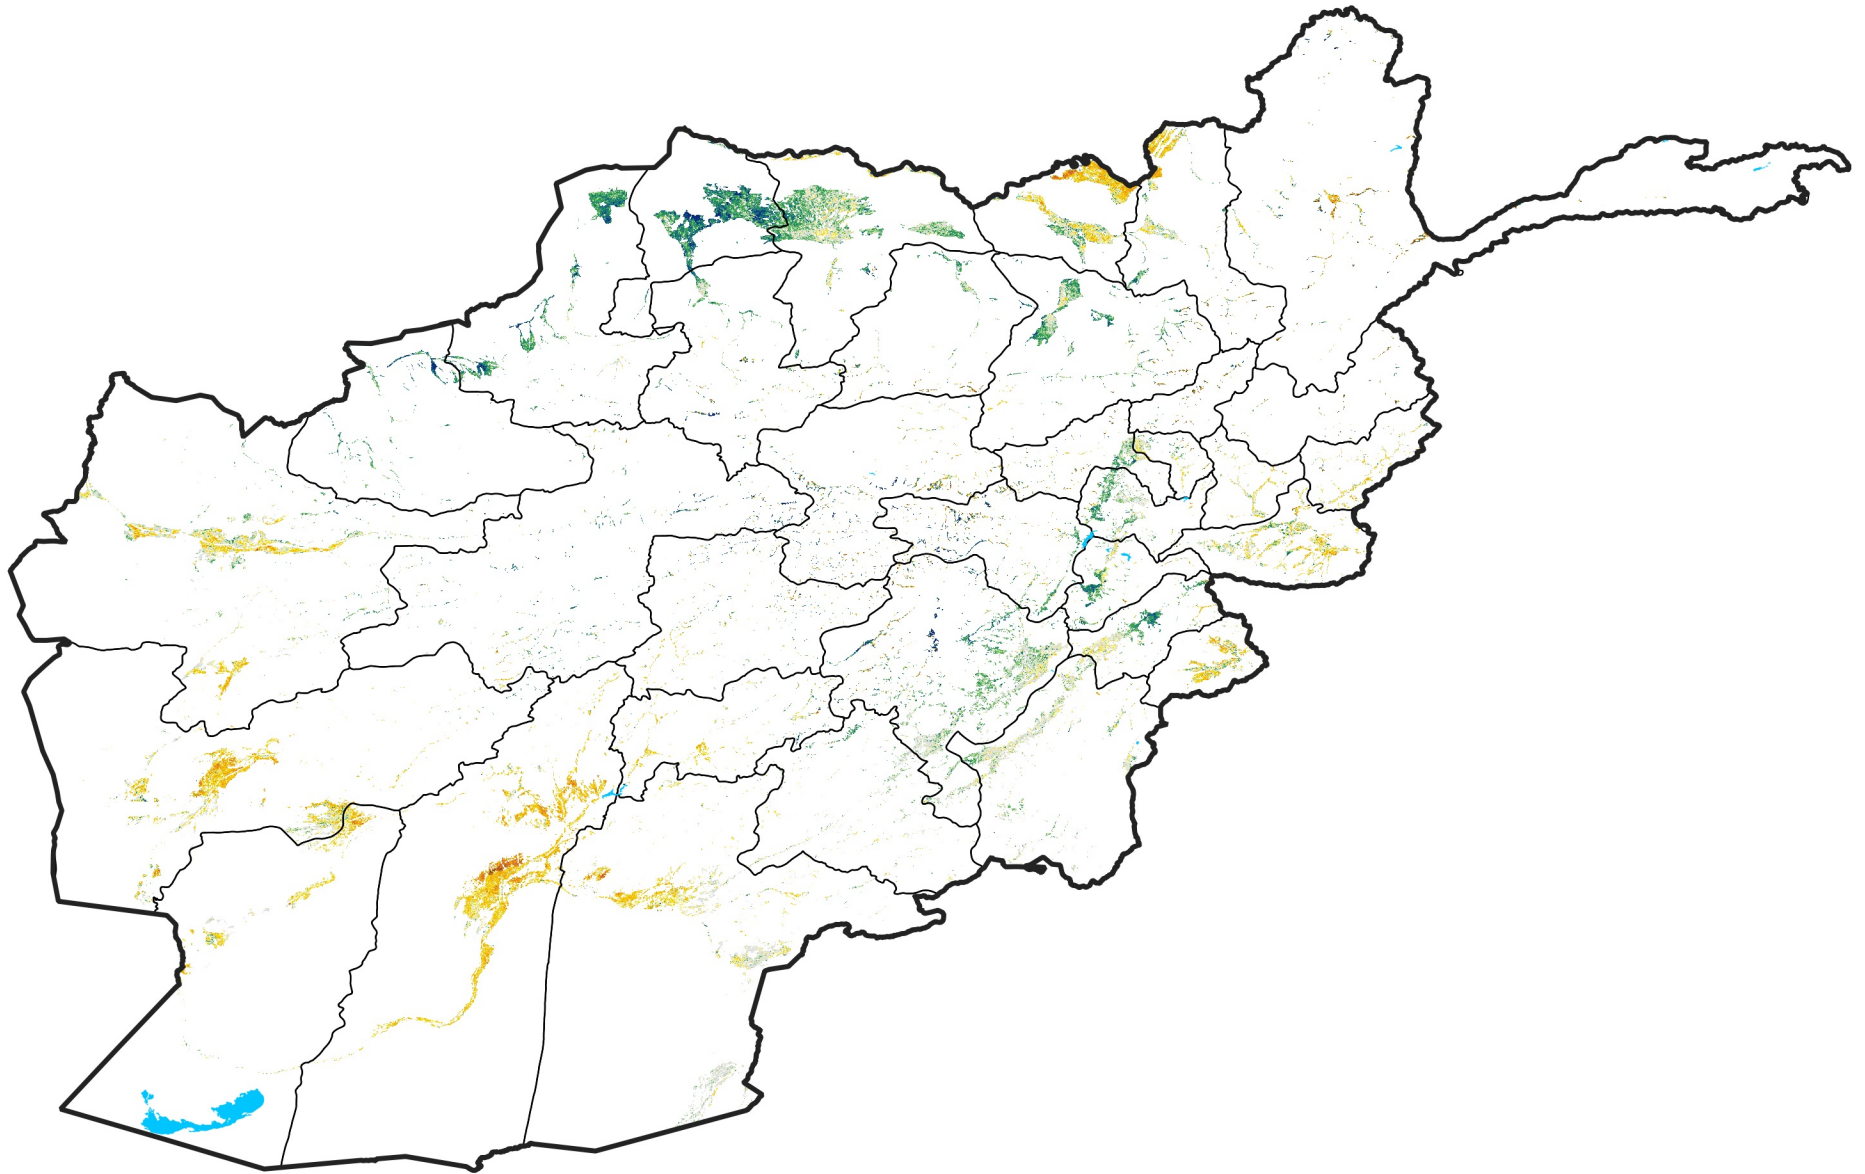

Afghanistan Irrigated Agricultural Areas

Percent of Mean NDVI

2004 / mean (2003 - 2022)

Period 03 / January 21 - 31, 2004

Percent of Normal