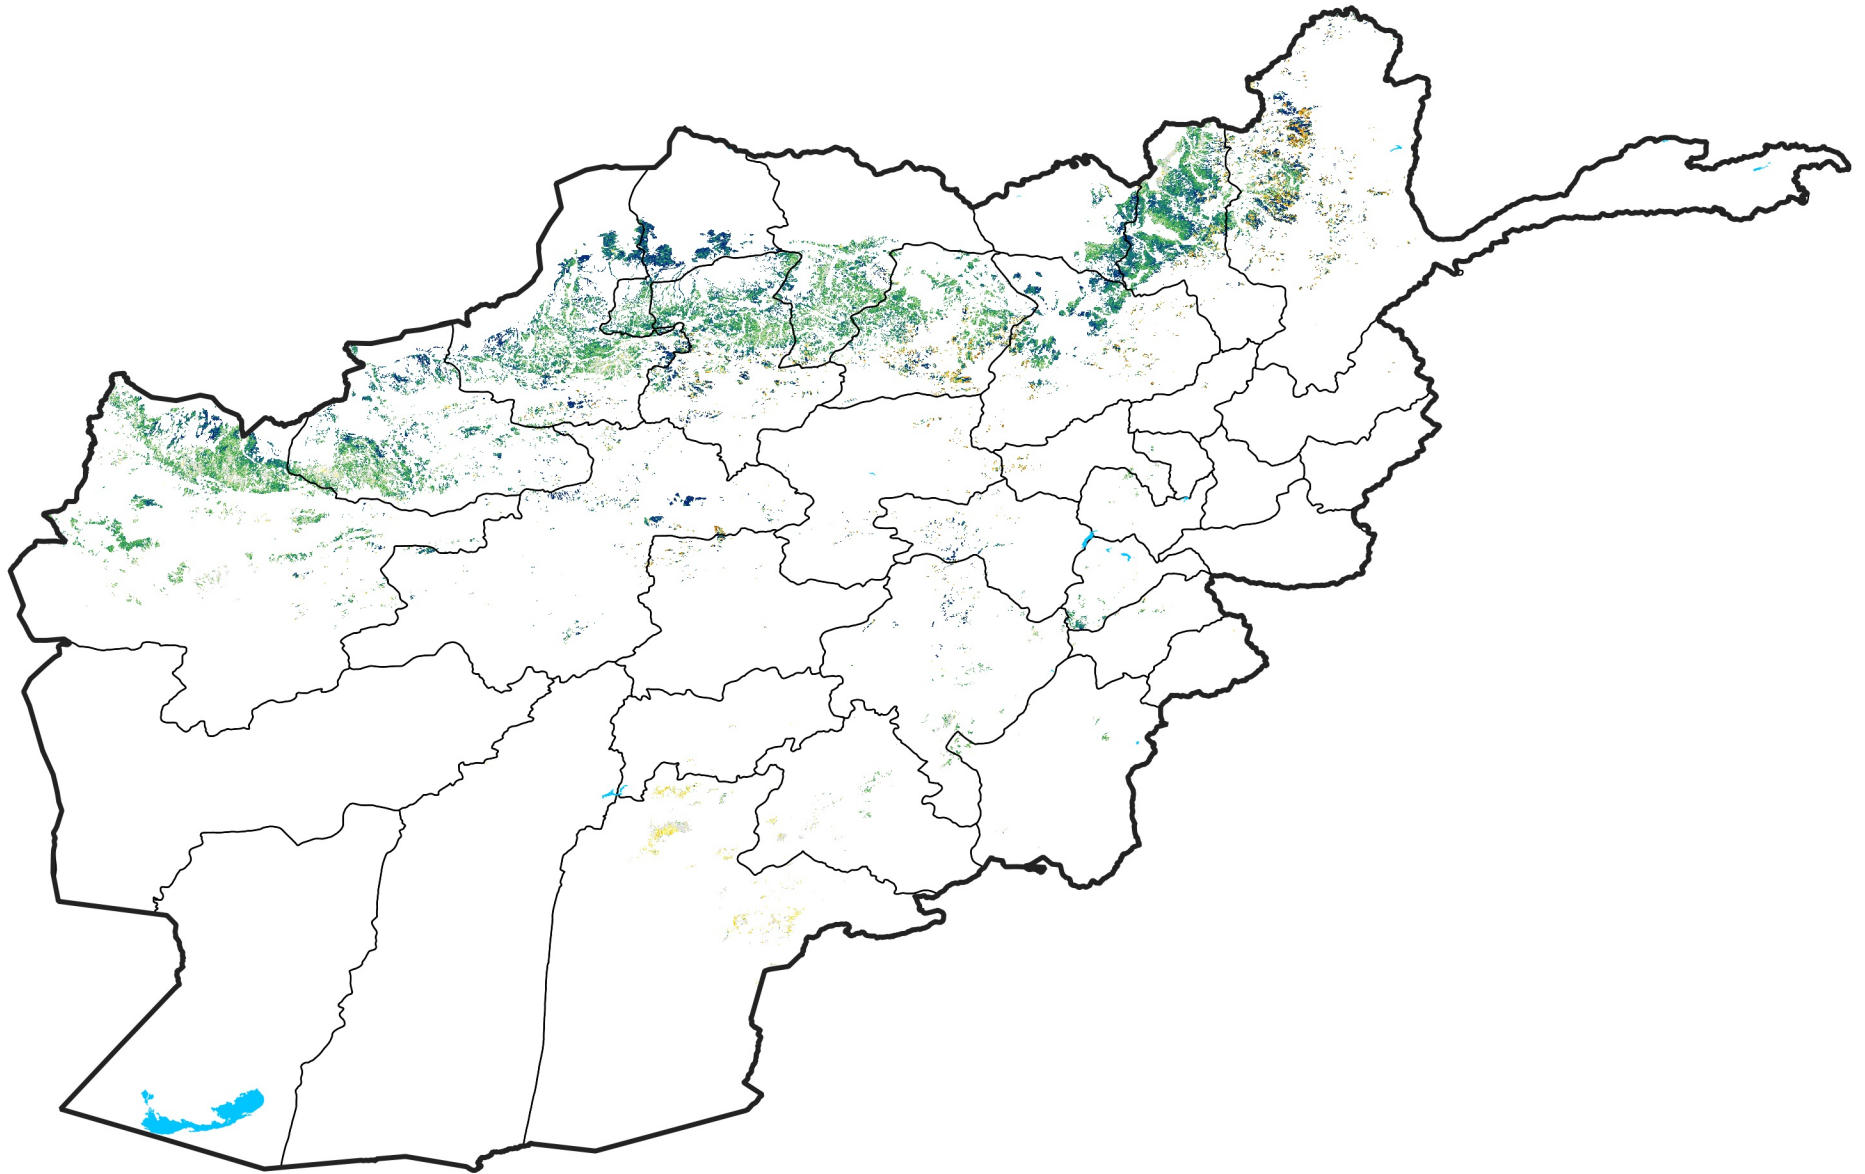

Afghanistan Rainfed Agricultural Areas

Percent of Mean NDVI

2004 / mean (2003 - 2022)

Period 03 / January 21 - 31, 2004

Percent of Normal