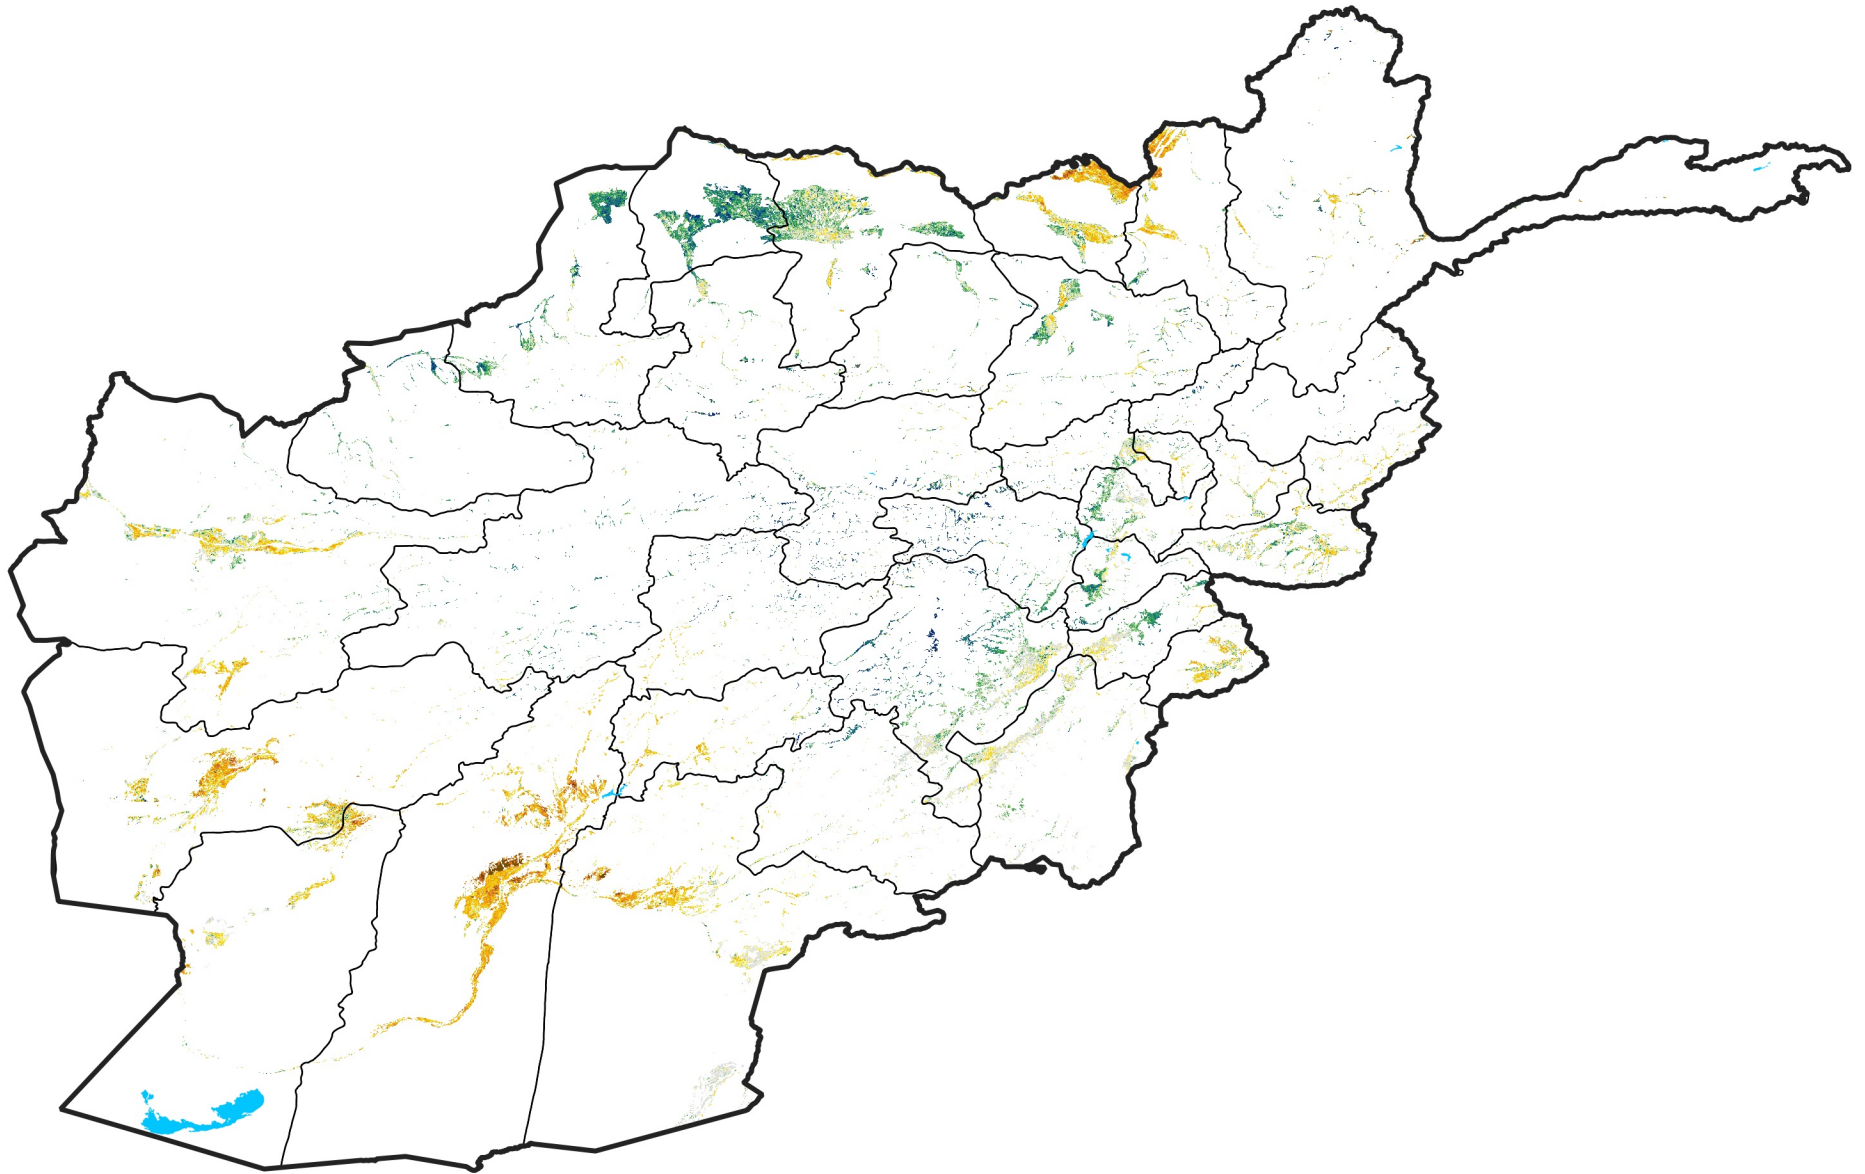

Afghanistan Irrigated Agricultural Areas

Percent of Mean NDVI

2004 / mean (2003 - 2022)

Period 05 / February 11 - 20, 2004

Percent of Normal