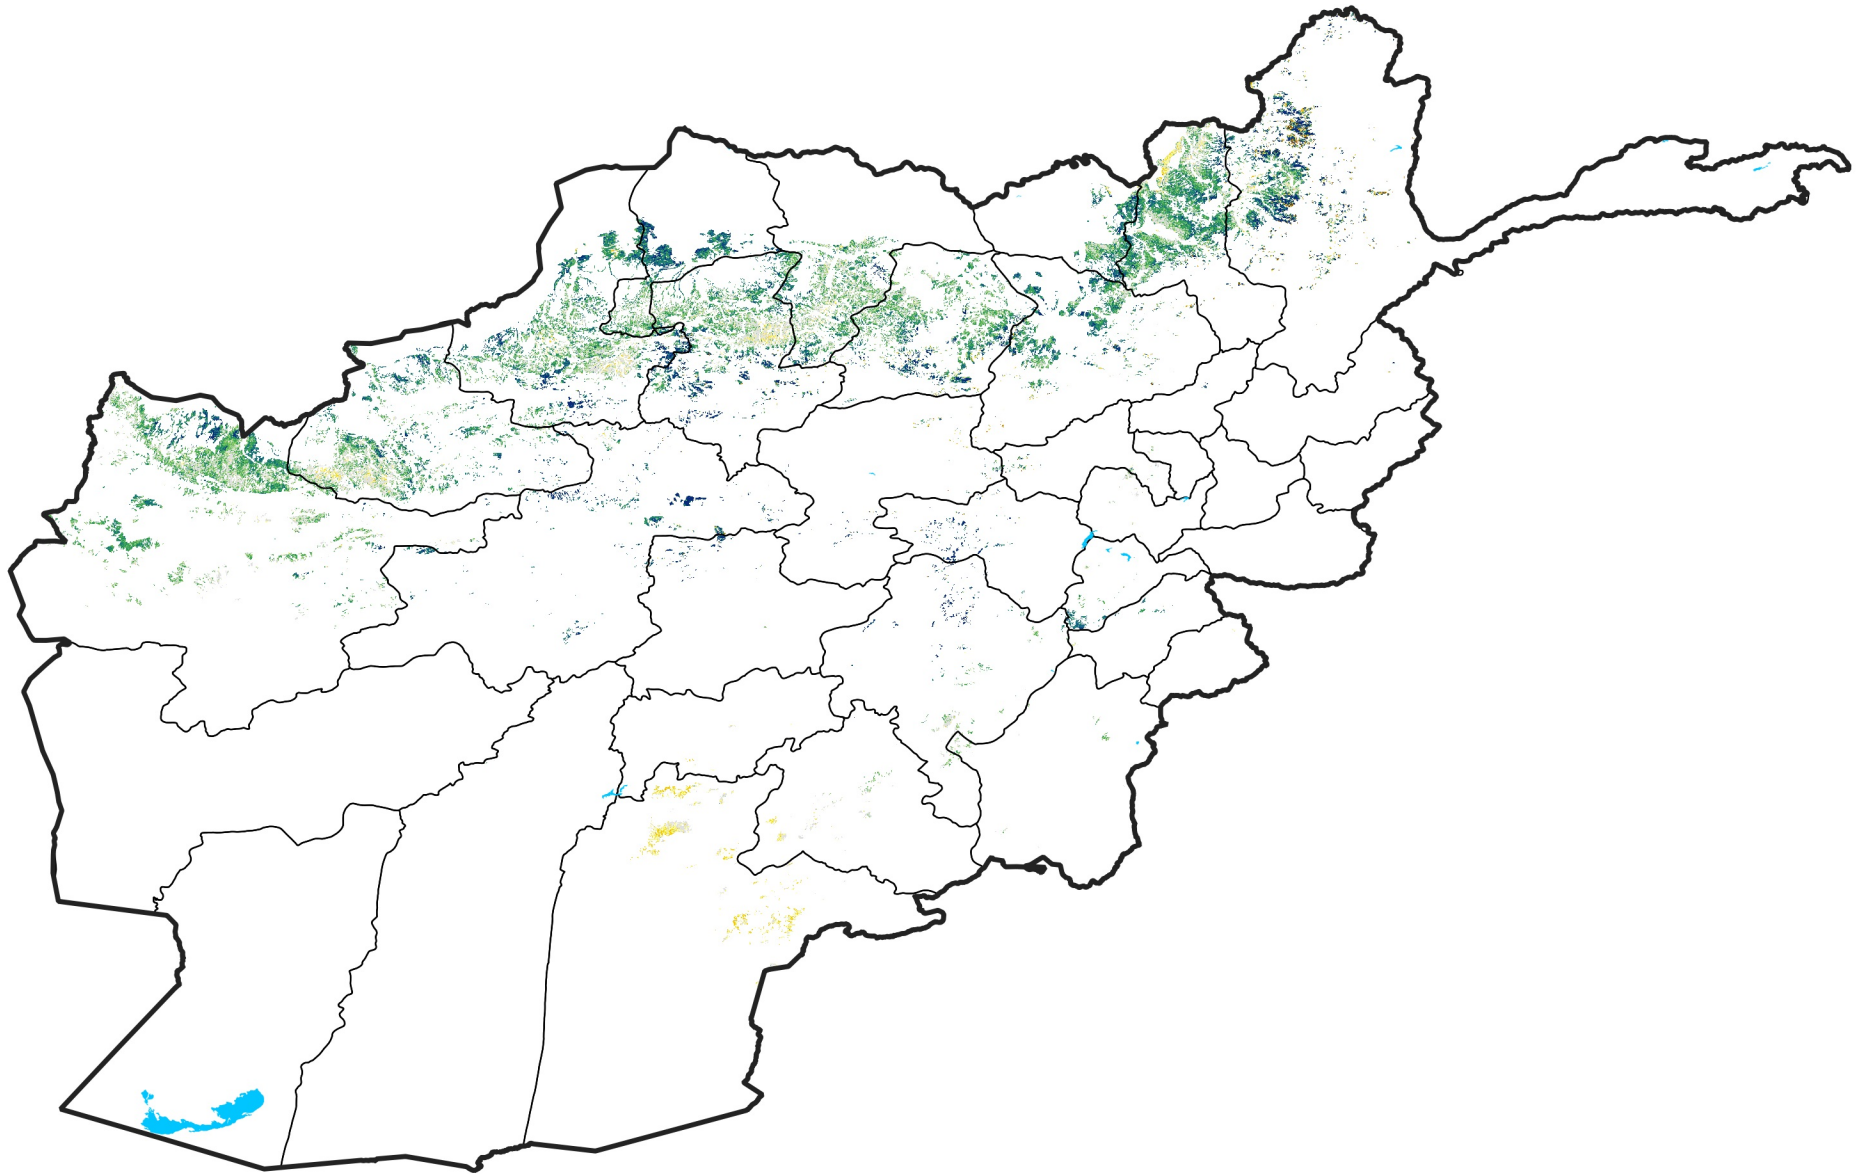

Afghanistan Rainfed Agricultural Areas

Percent of Mean NDVI

2004 / mean (2003 - 2022)

Period 05 / February 11 - 20, 2004

Percent of Normal