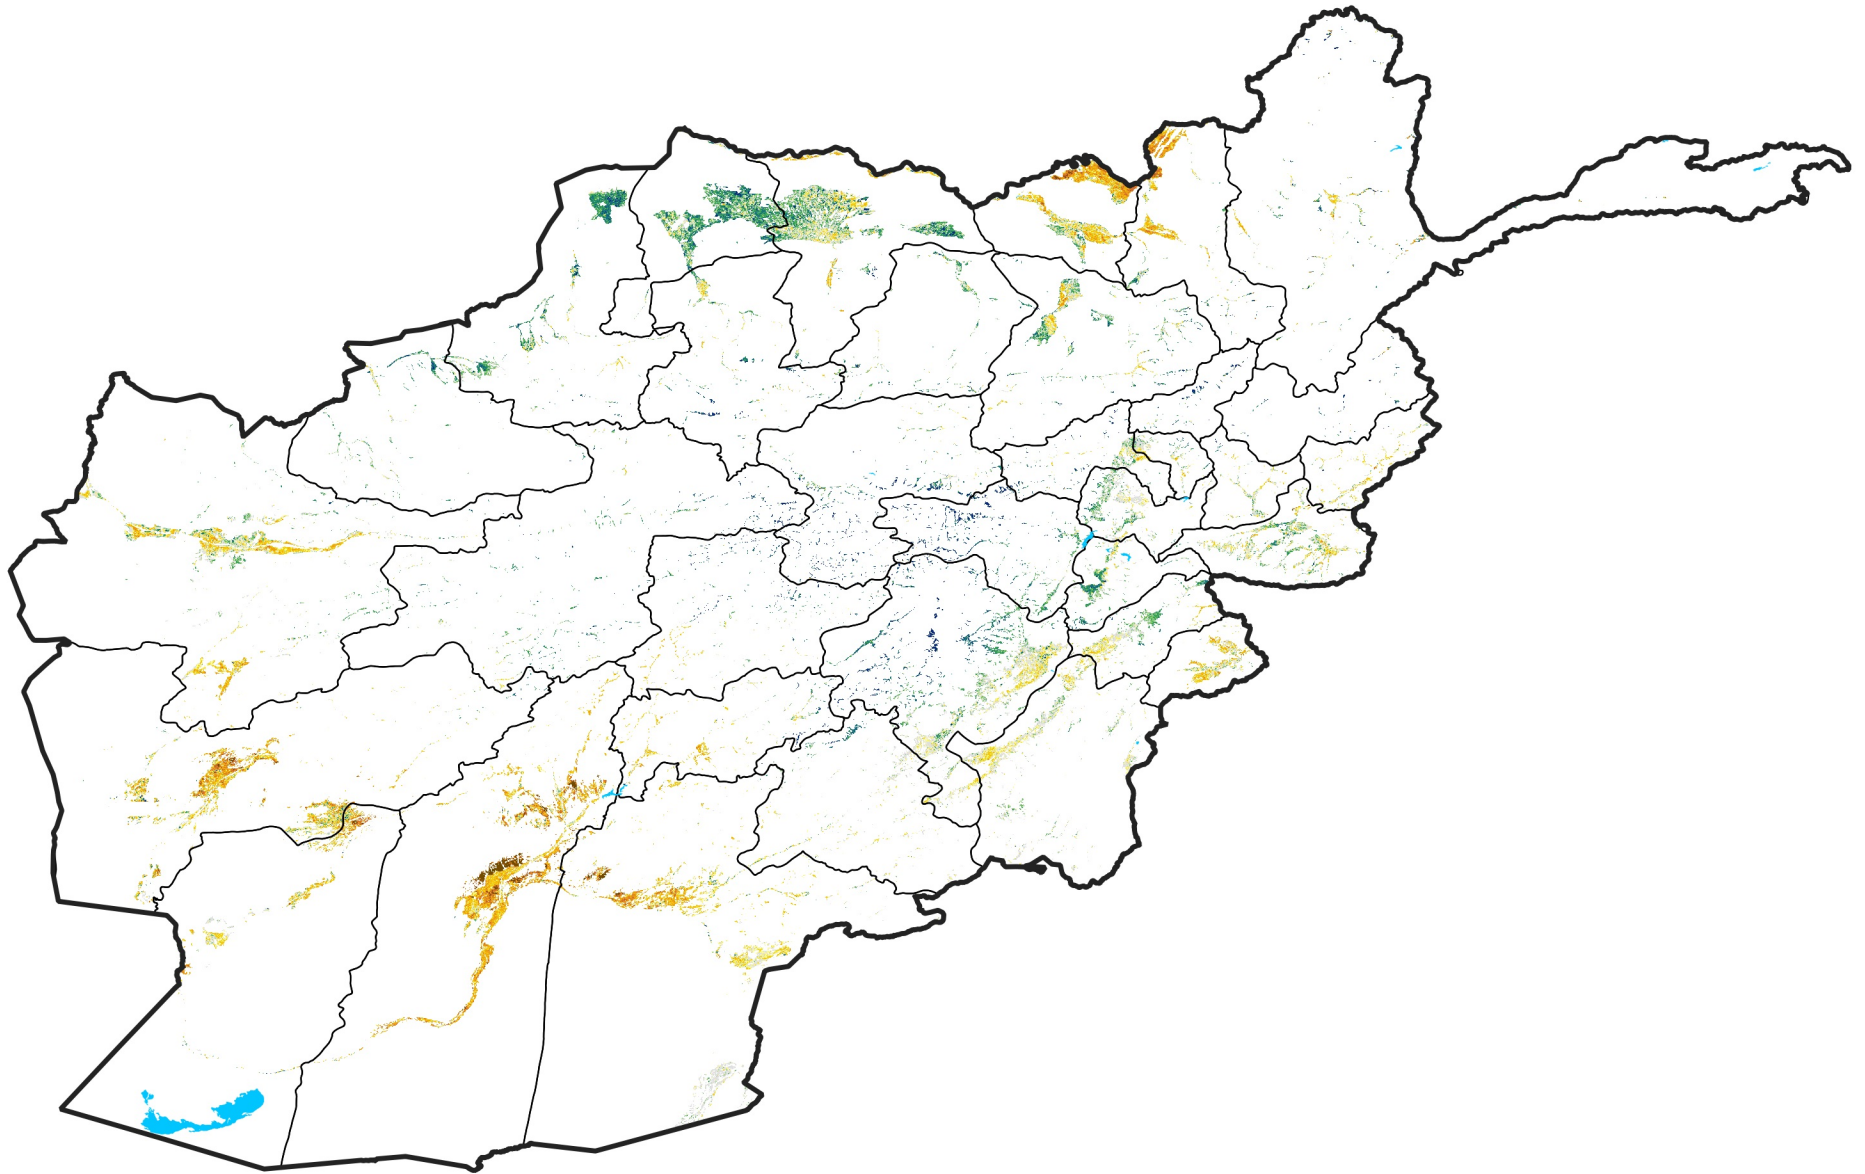

Afghanistan Irrigated Agricultural Areas

Percent of Mean NDVI

2004 / mean (2003 - 2022)

Period 06 / February 21 - 29, 2004

Percent of Normal