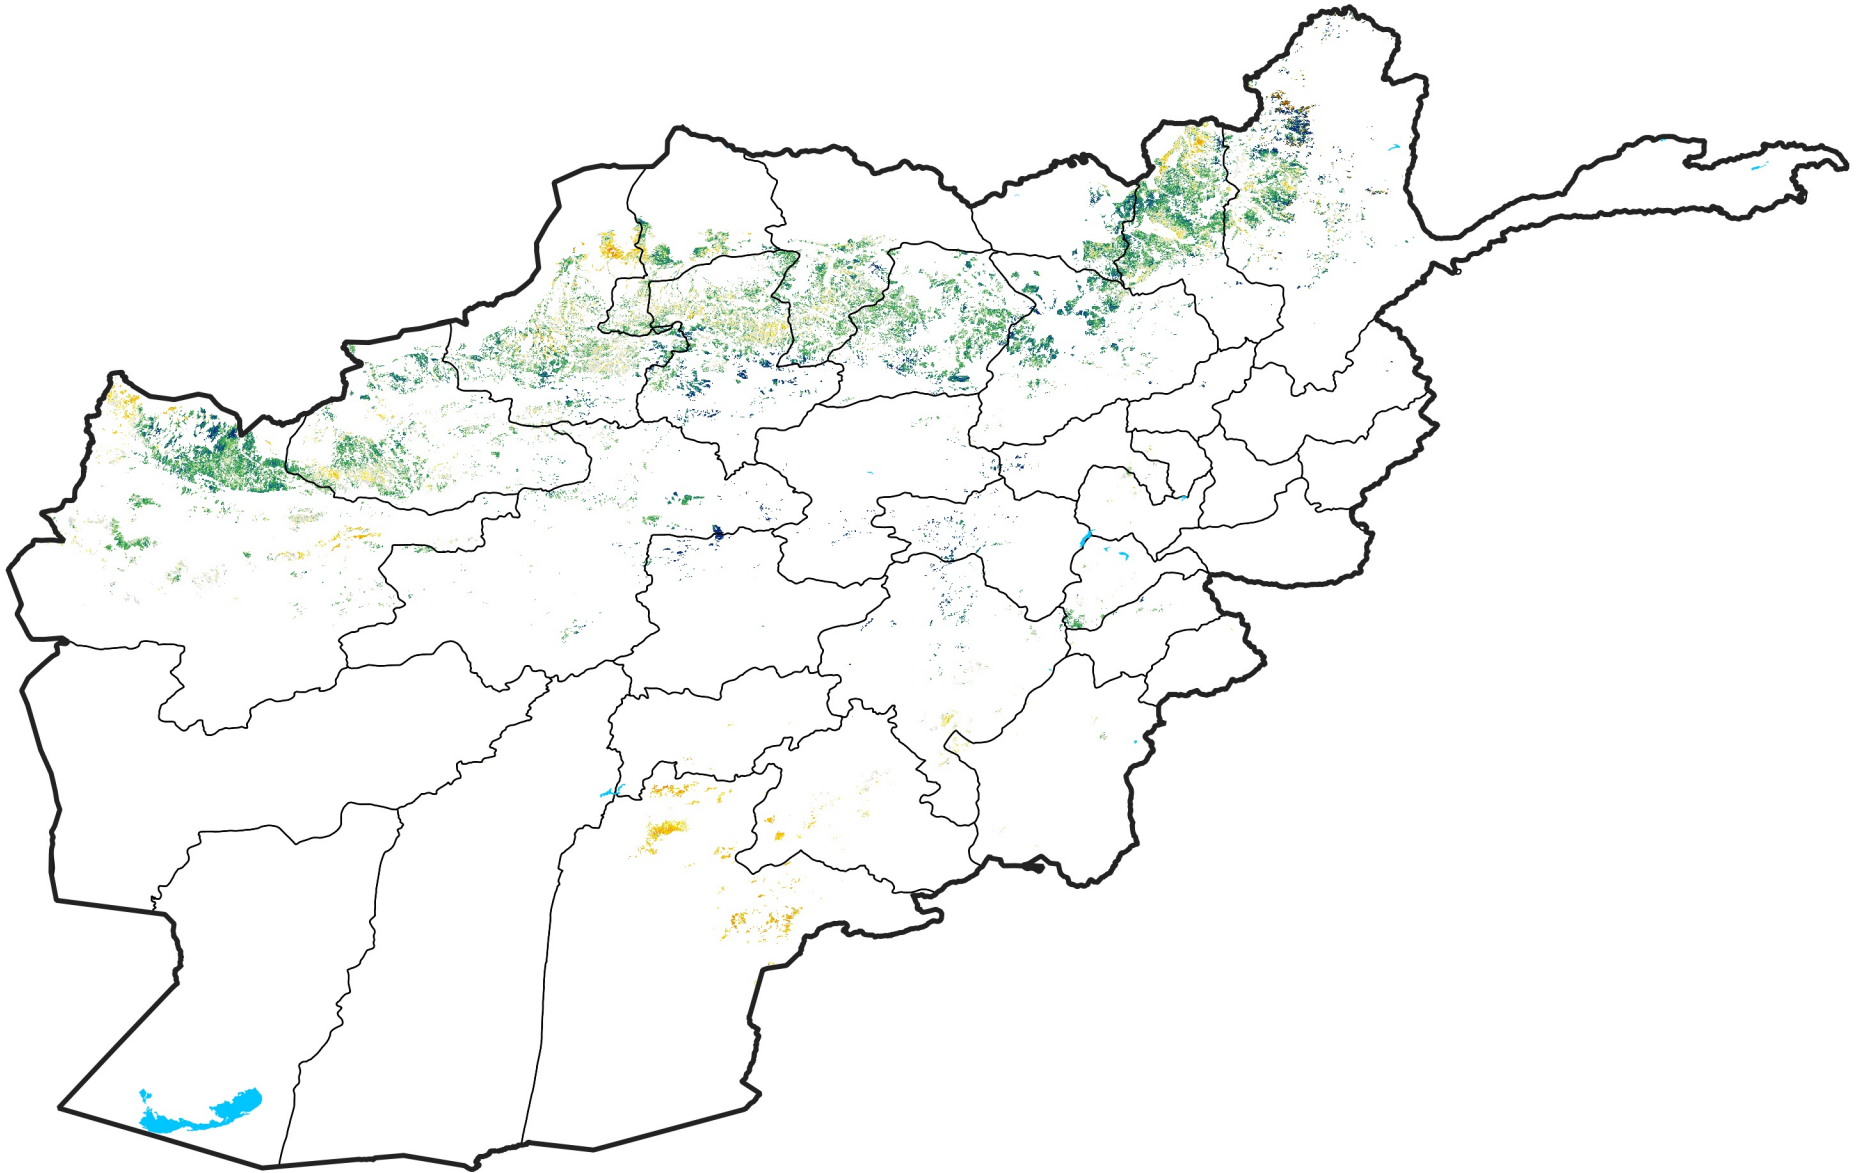

Afghanistan Rainfed Agricultural Areas

Percent of Mean NDVI

2004 / mean (2003 - 2022)

Period 08 / March 11 - 20, 2004

Percent of Normal