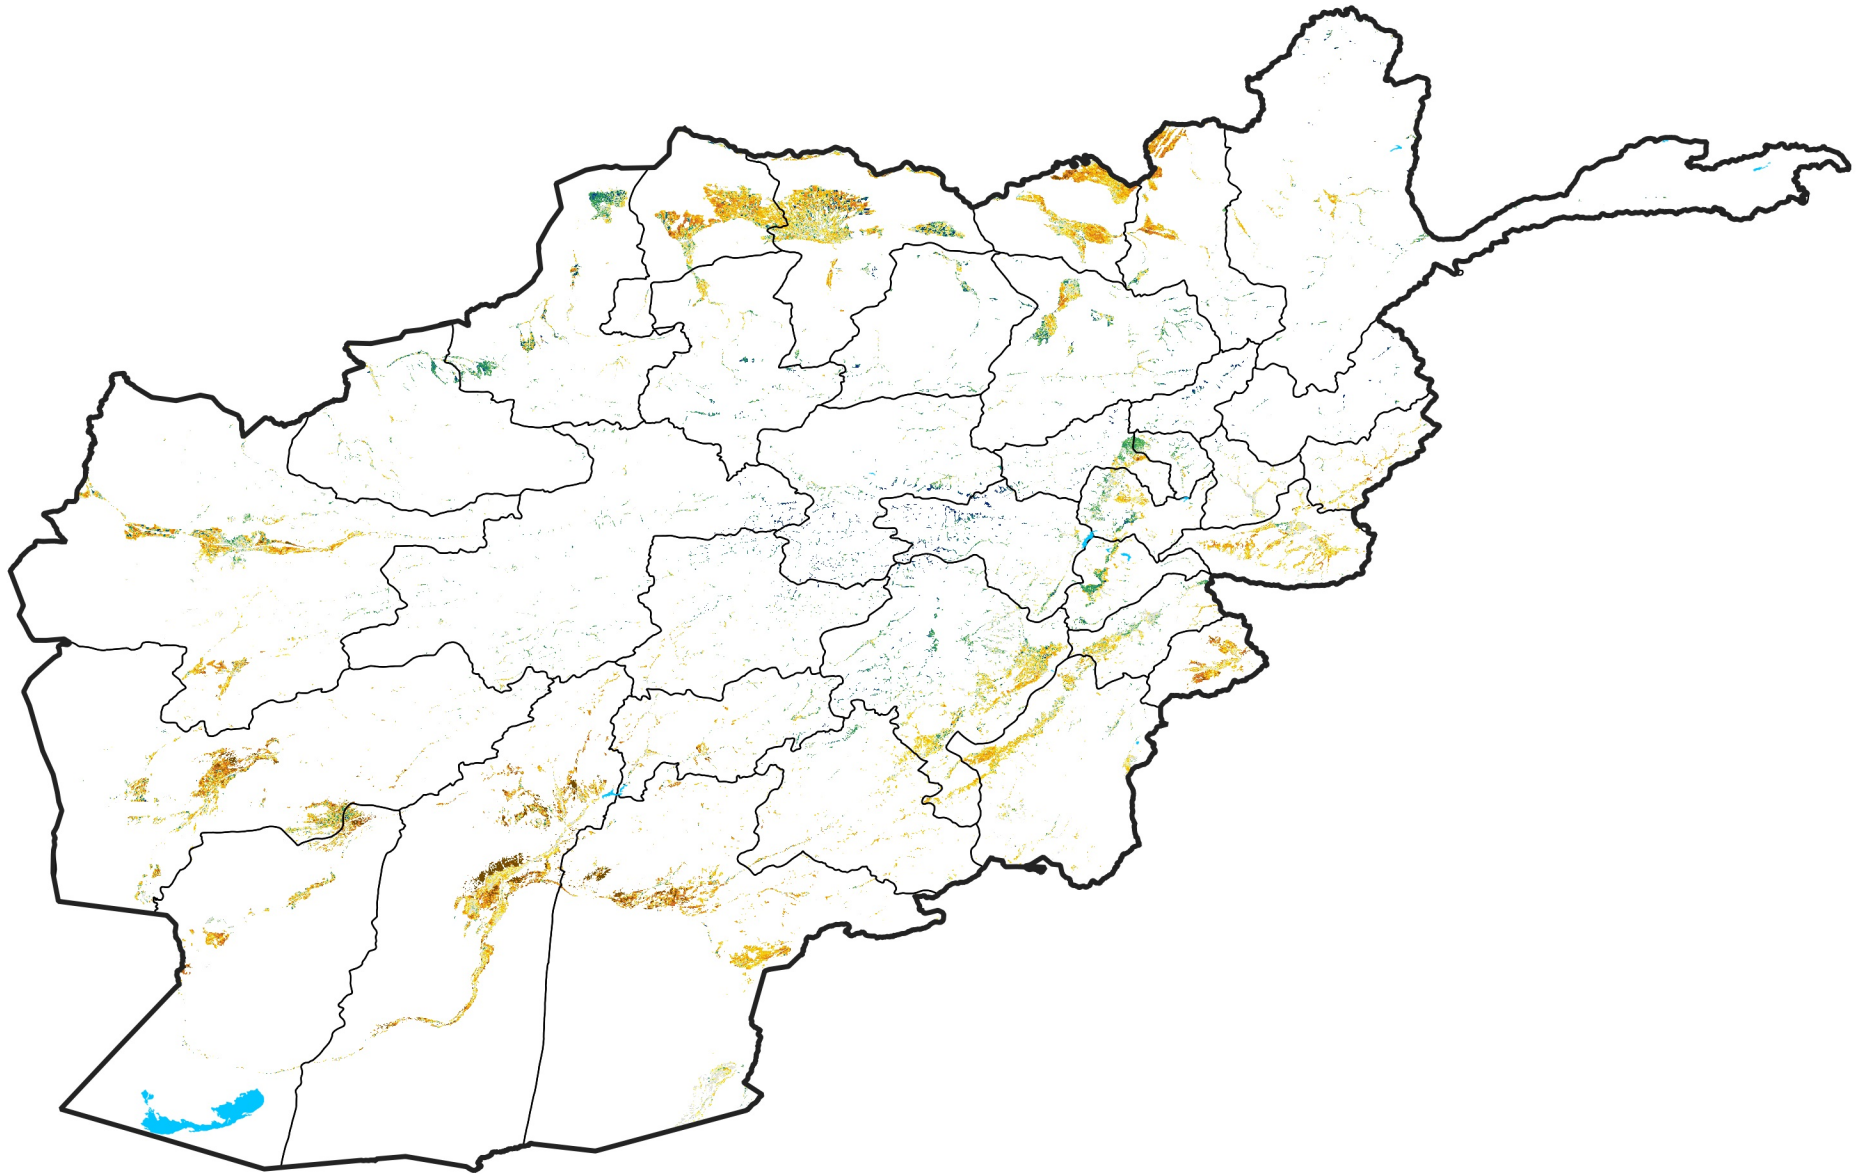

Afghanistan Irrigated Agricultural Areas

Percent of Mean NDVI

2004 / mean (2003 - 2022)

Period 09 / March 21 - 31, 2004

Percent of Normal