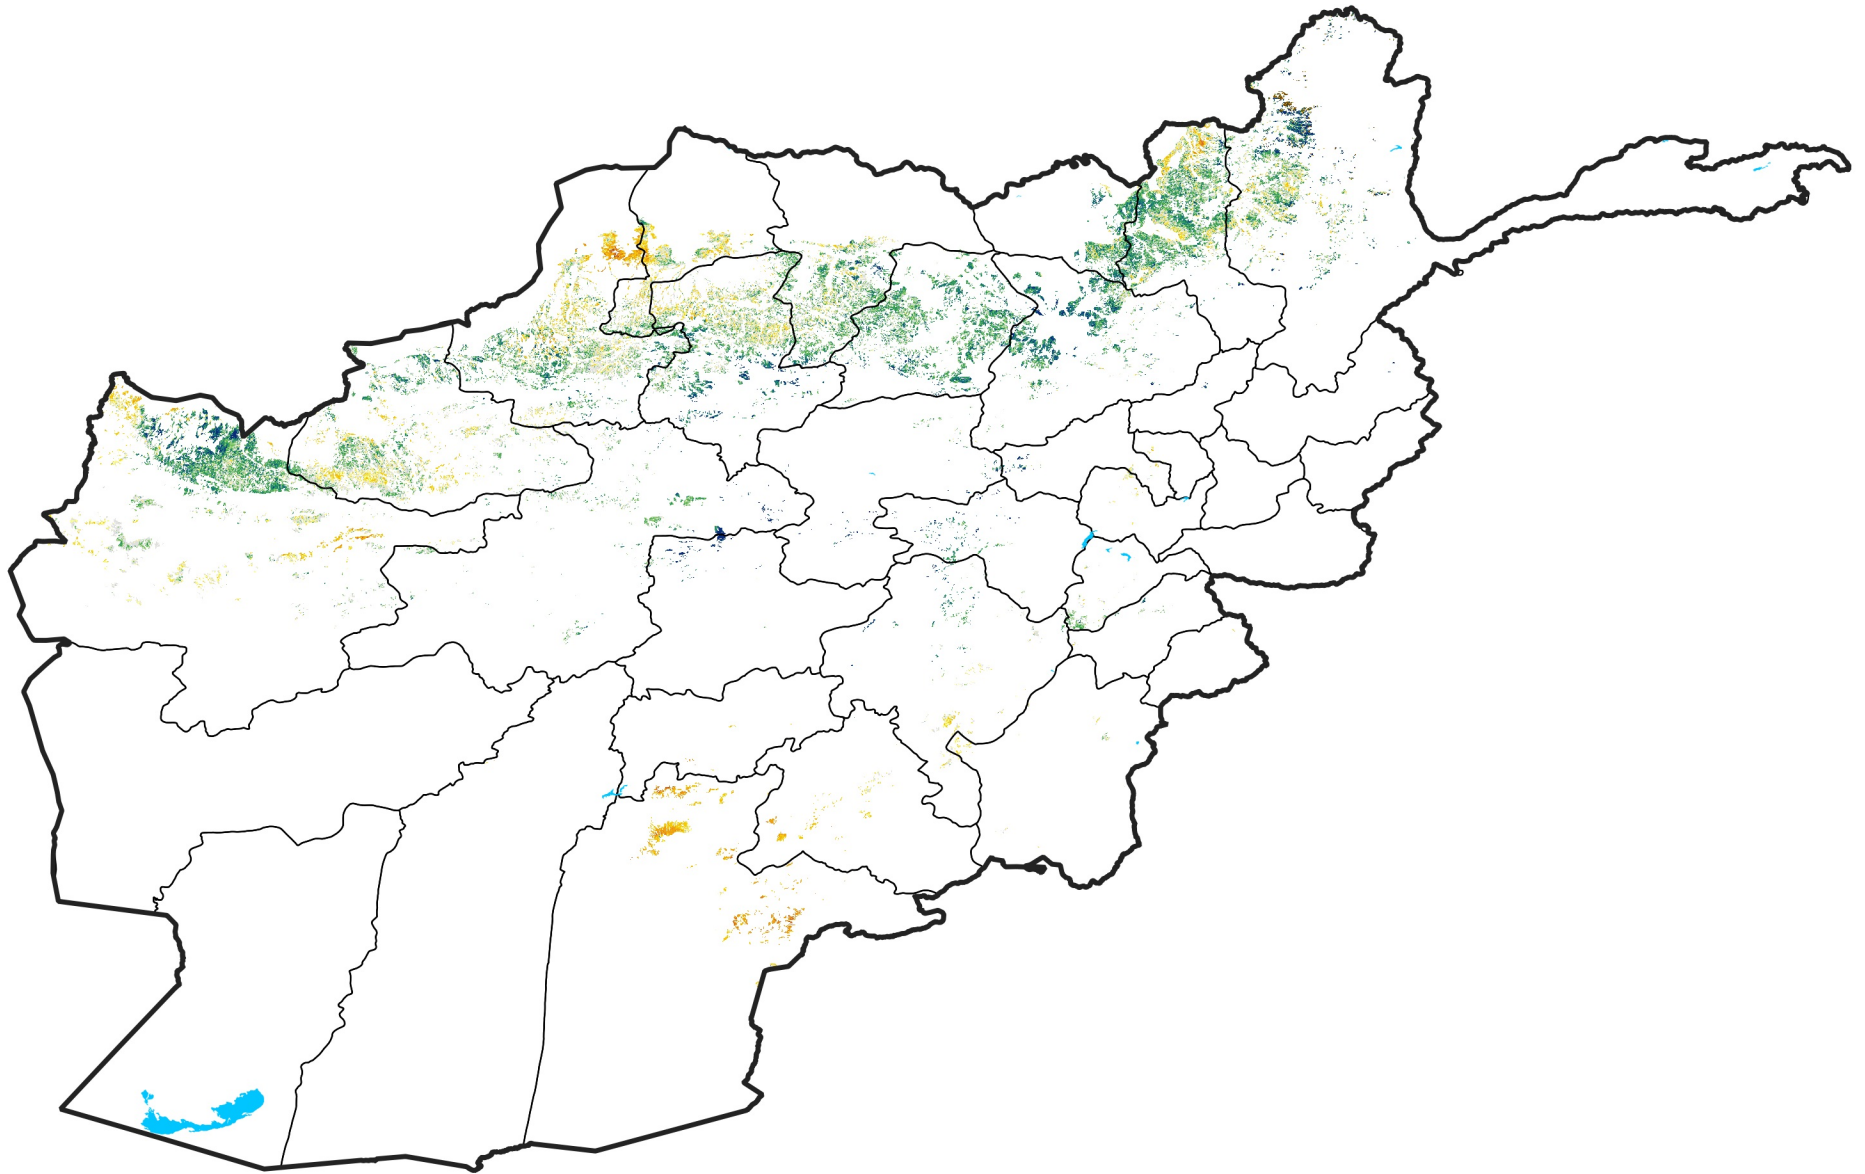

Afghanistan Rainfed Agricultural Areas

Percent of Mean NDVI

2004 / mean (2003 - 2022)

Period 09 / March 21 - 31, 2004

Percent of Normal