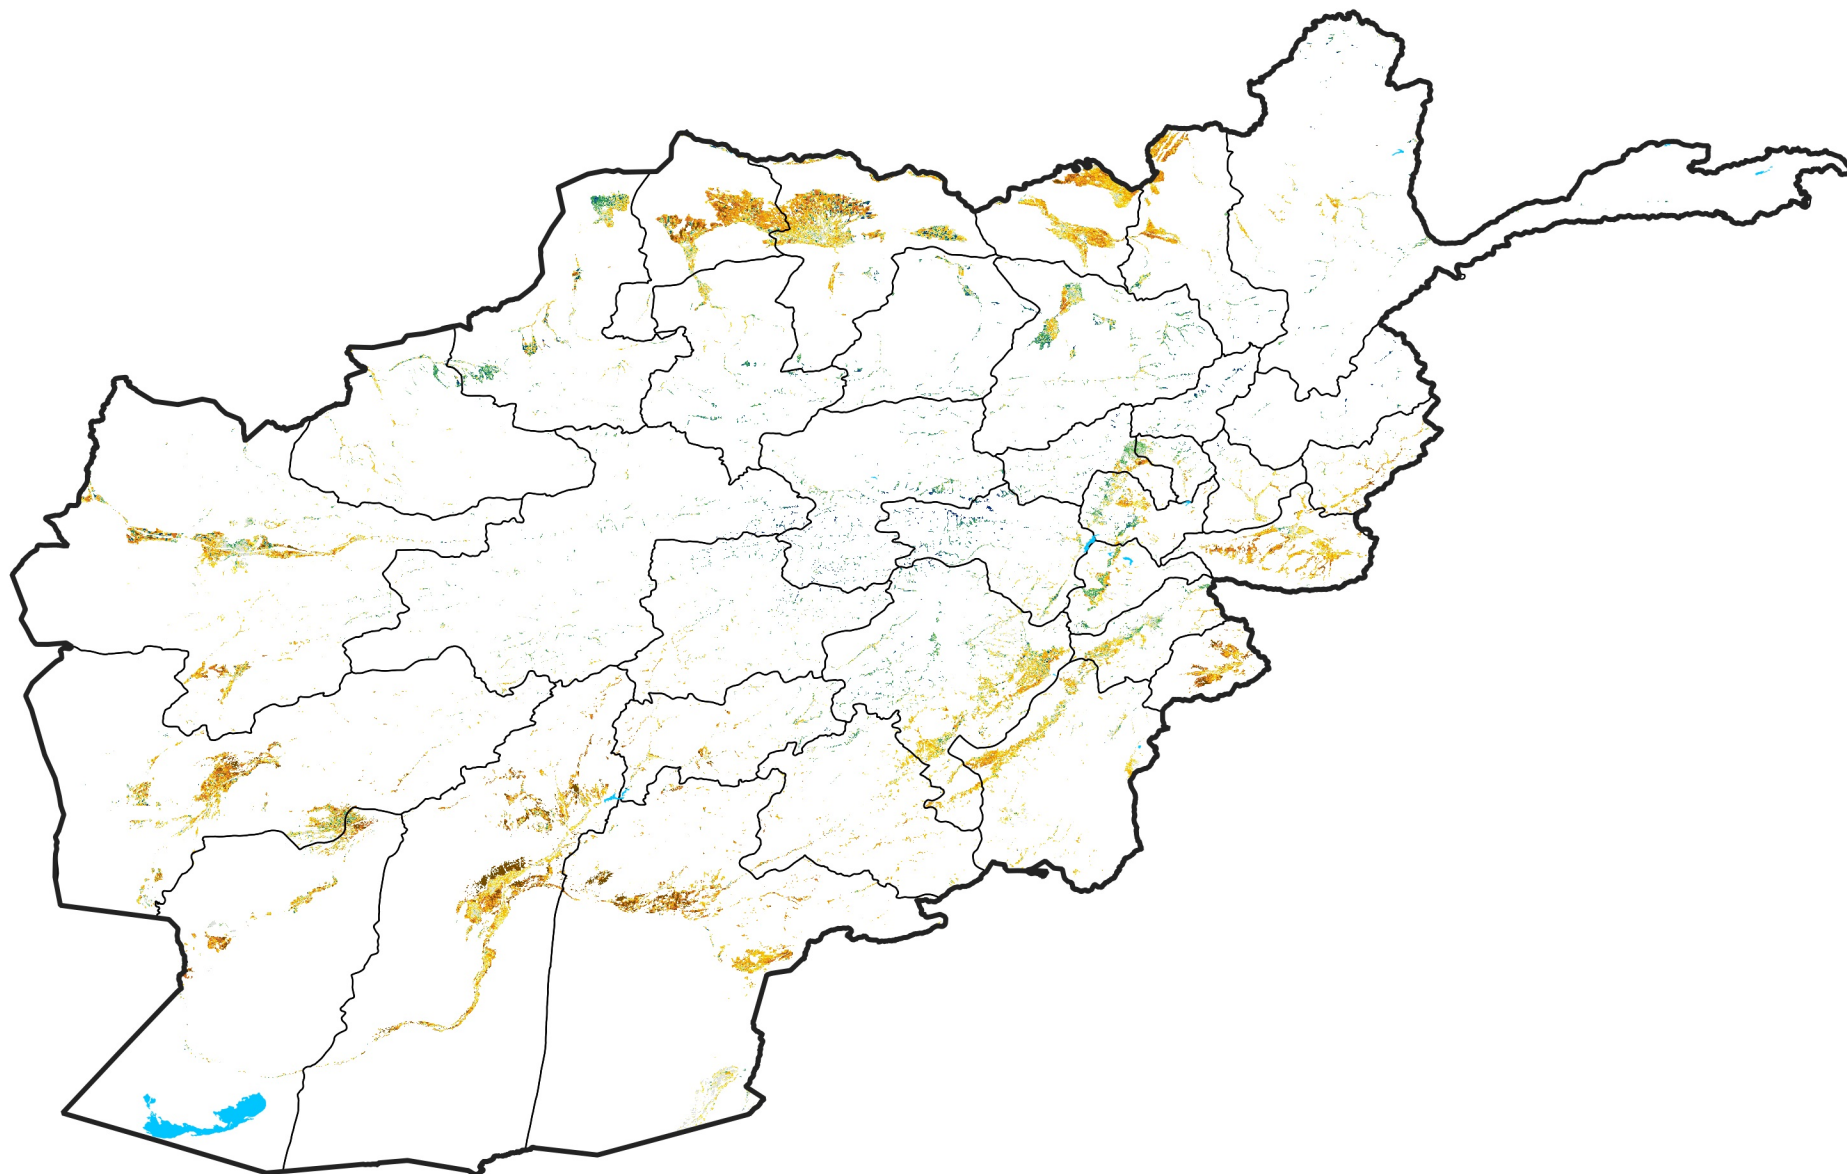

Afghanistan Irrigated Agricultural Areas

Percent of Mean NDVI

2004 / mean (2003 - 2022)

Period 10 / April 01 - 10, 2004

Percent of Normal