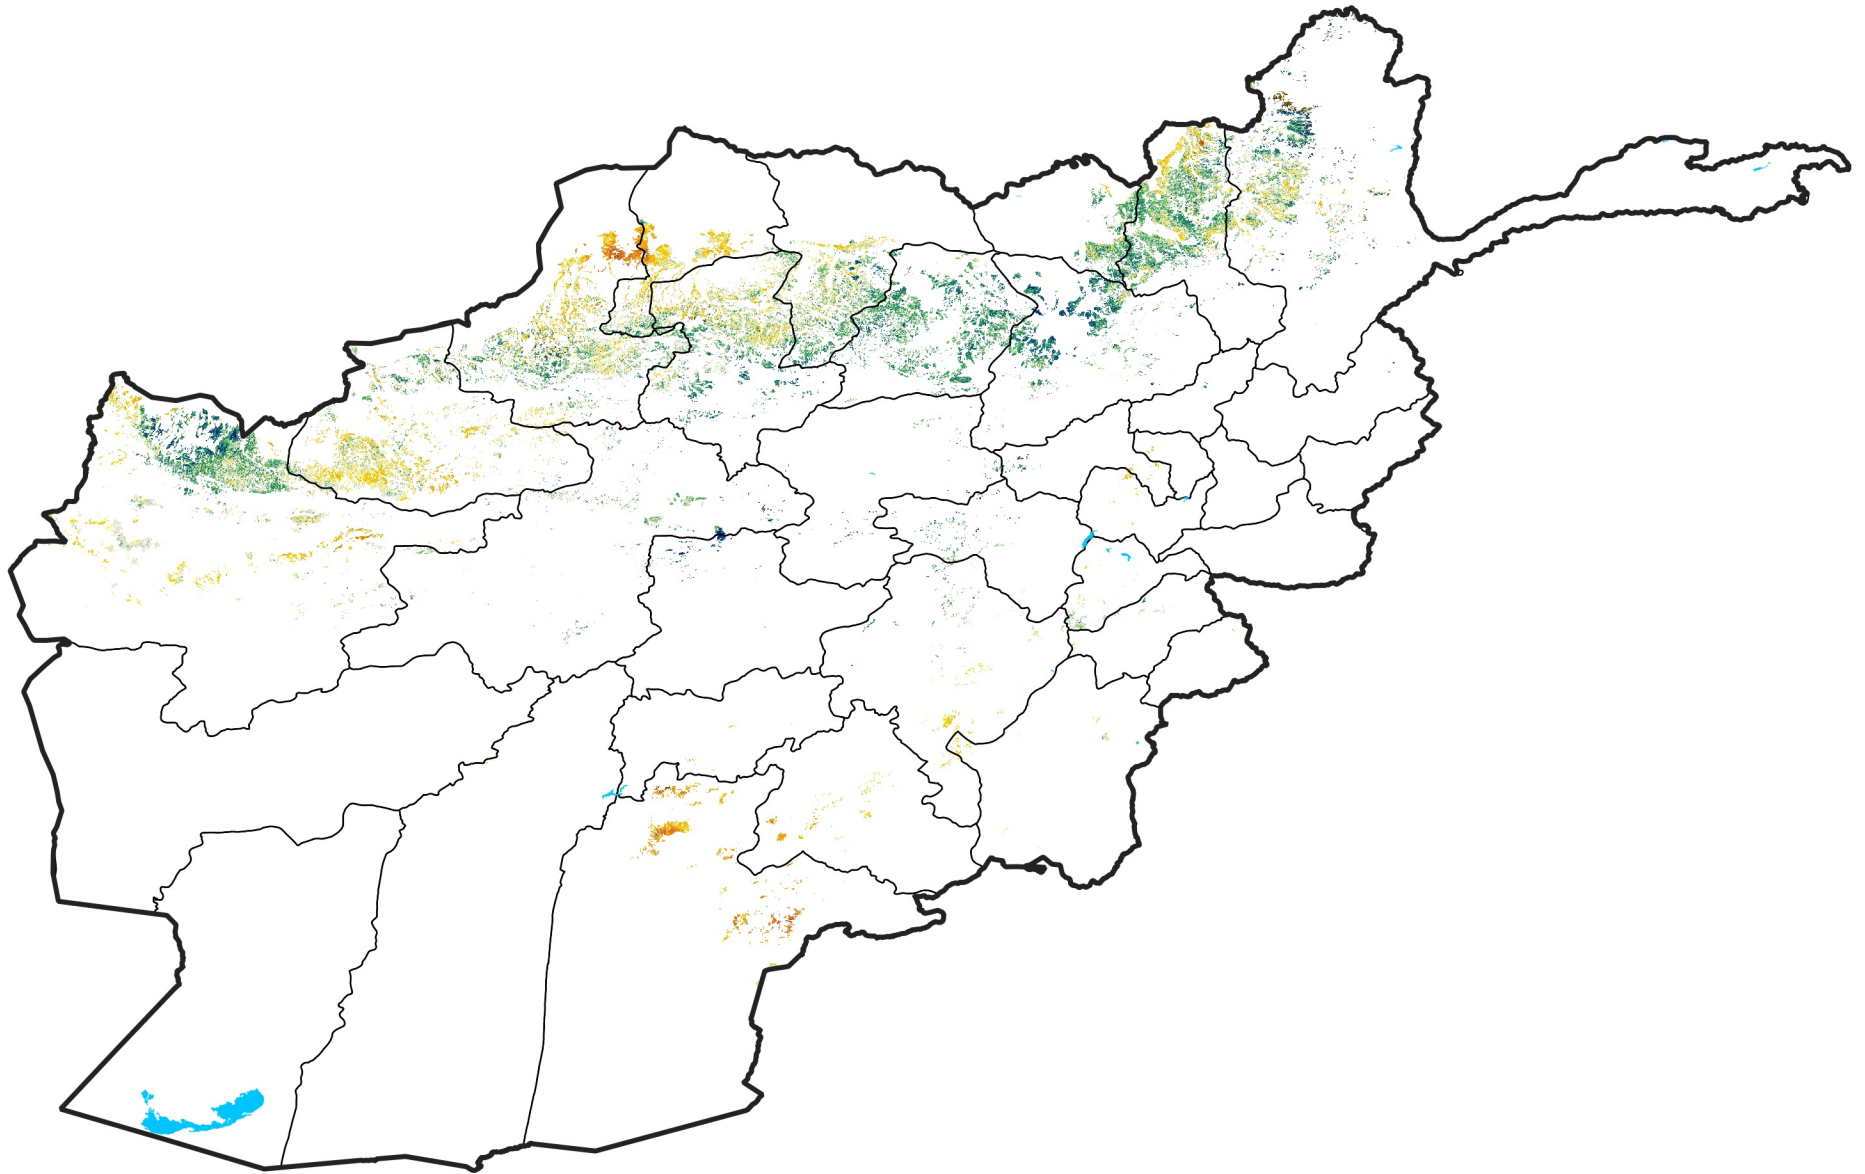

Afghanistan Rainfed Agricultural Areas

Percent of Mean NDVI

2004 / mean (2003 - 2022)

Period 10 / April 01 - 10, 2004

Percent of Normal