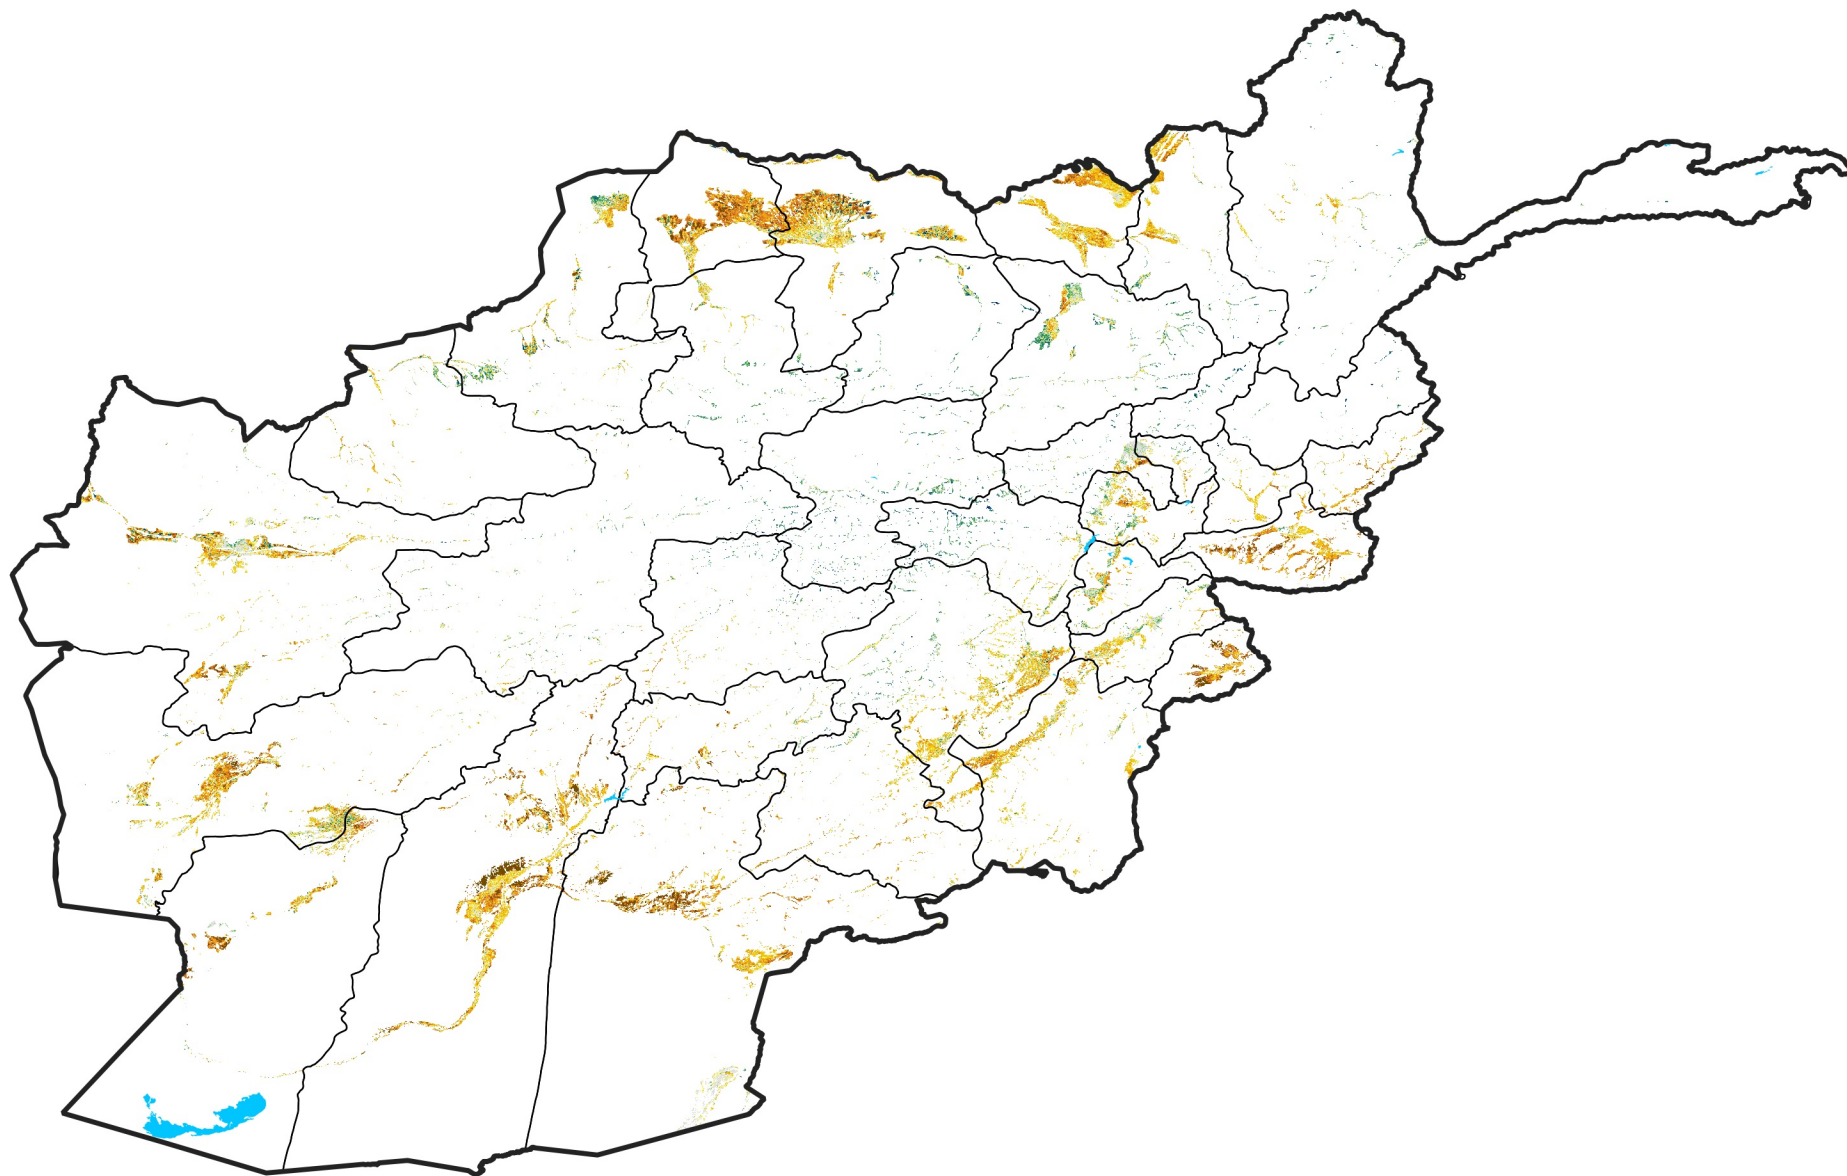

Afghanistan Irrigated Agricultural Areas

Percent of Mean NDVI

2004 / mean (2003 - 2022)

Period 11 / April 11 - 20, 2004

Percent of Normal