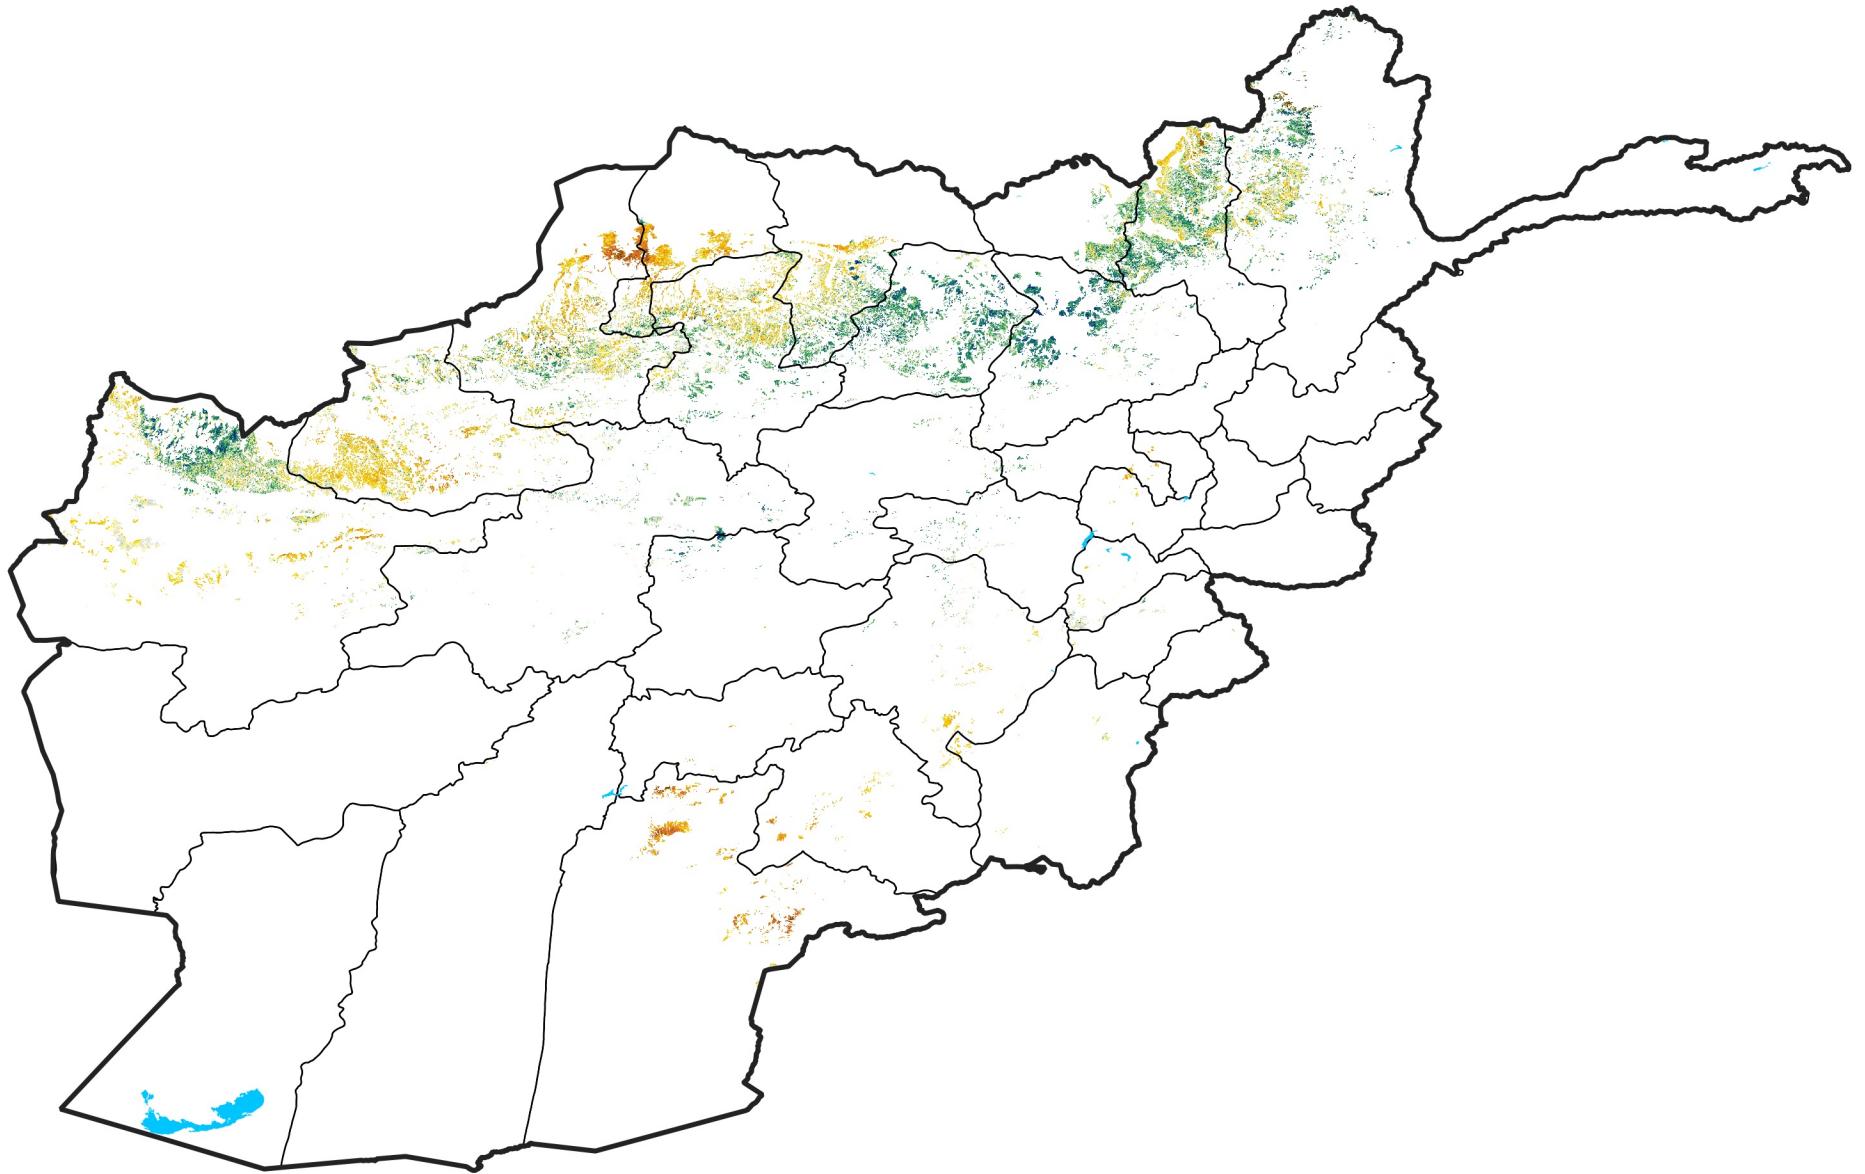

Afghanistan Rainfed Agricultural Areas

Percent of Mean NDVI

2004 / mean (2003 - 2022)

Period 11 / April 11 - 20, 2004

Percent of Normal