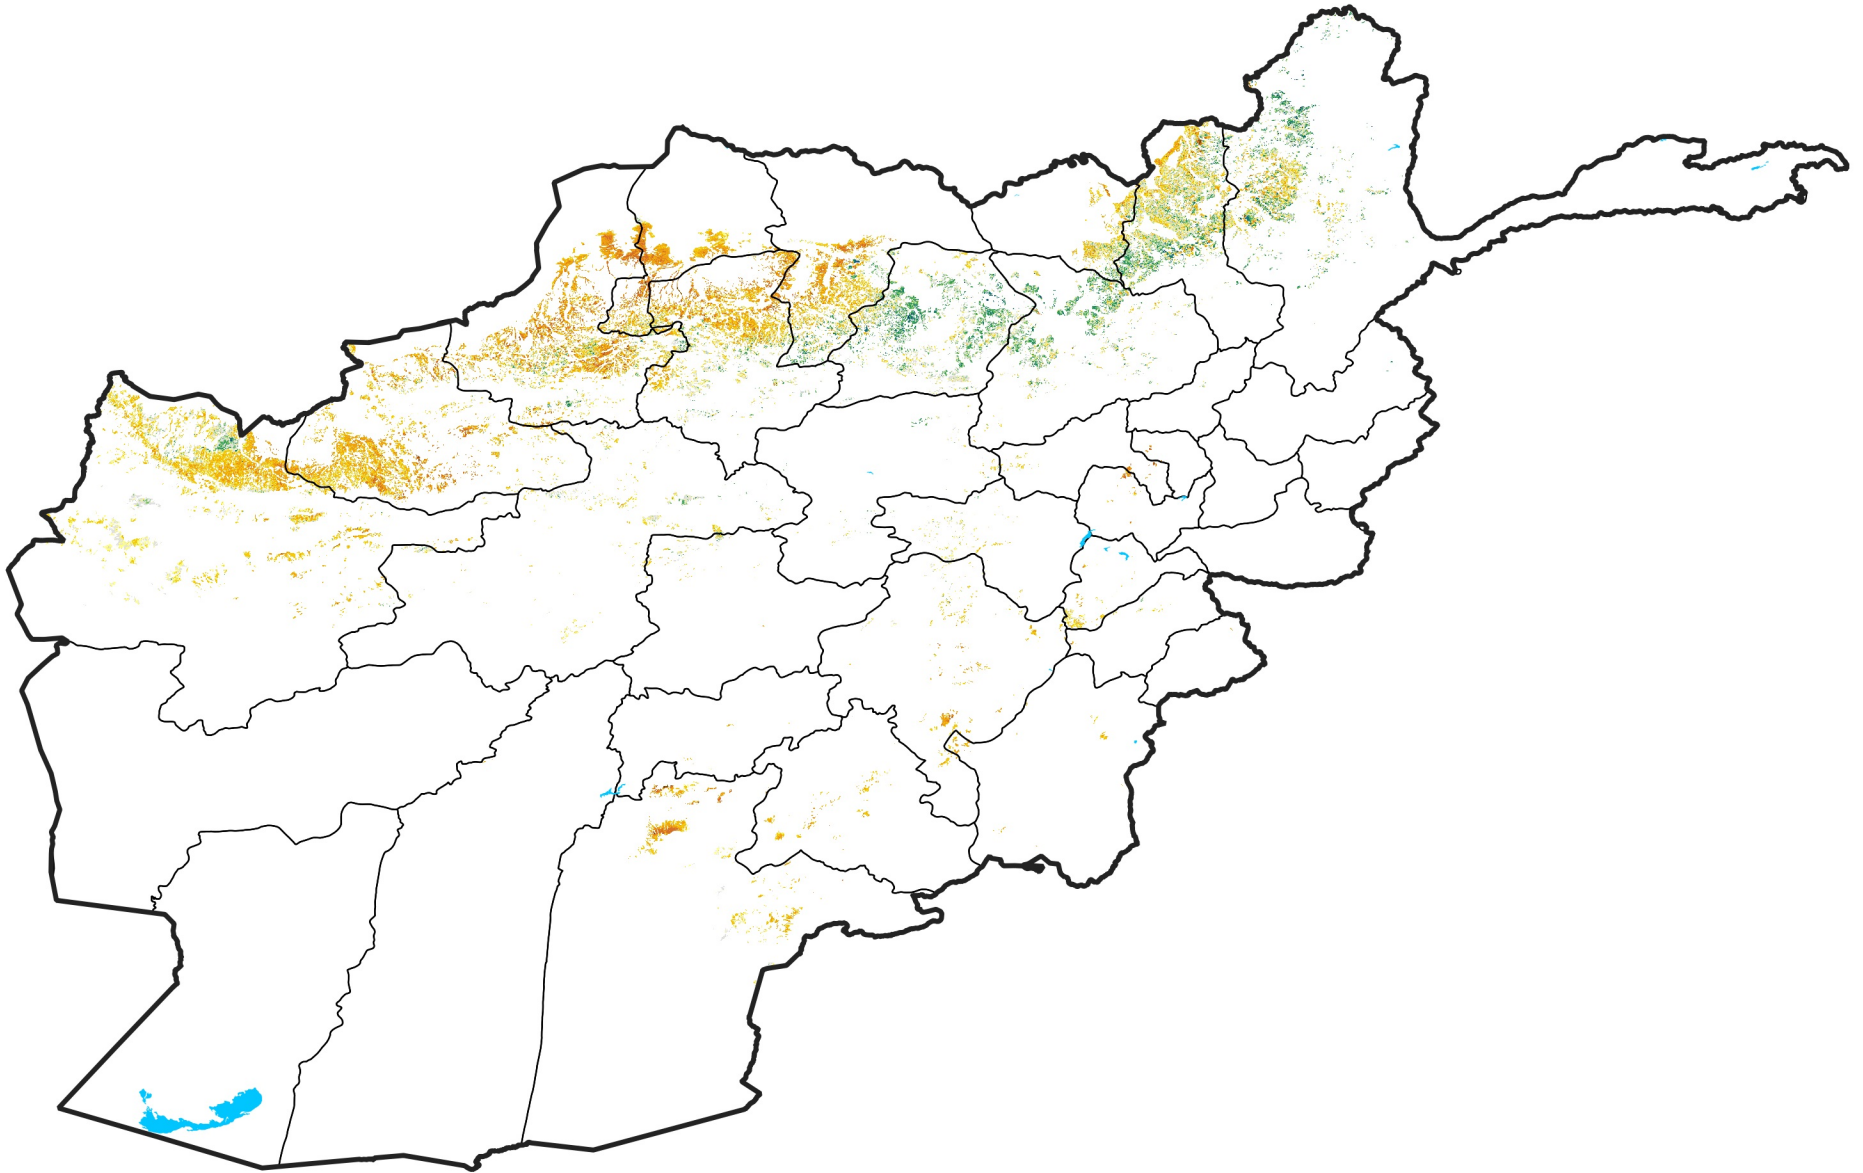

Afghanistan Rainfed Agricultural Areas

Percent of Mean NDVI

2004 / mean (2003 - 2022)

Period 14 / May 11 - 20, 2004

Percent of Normal