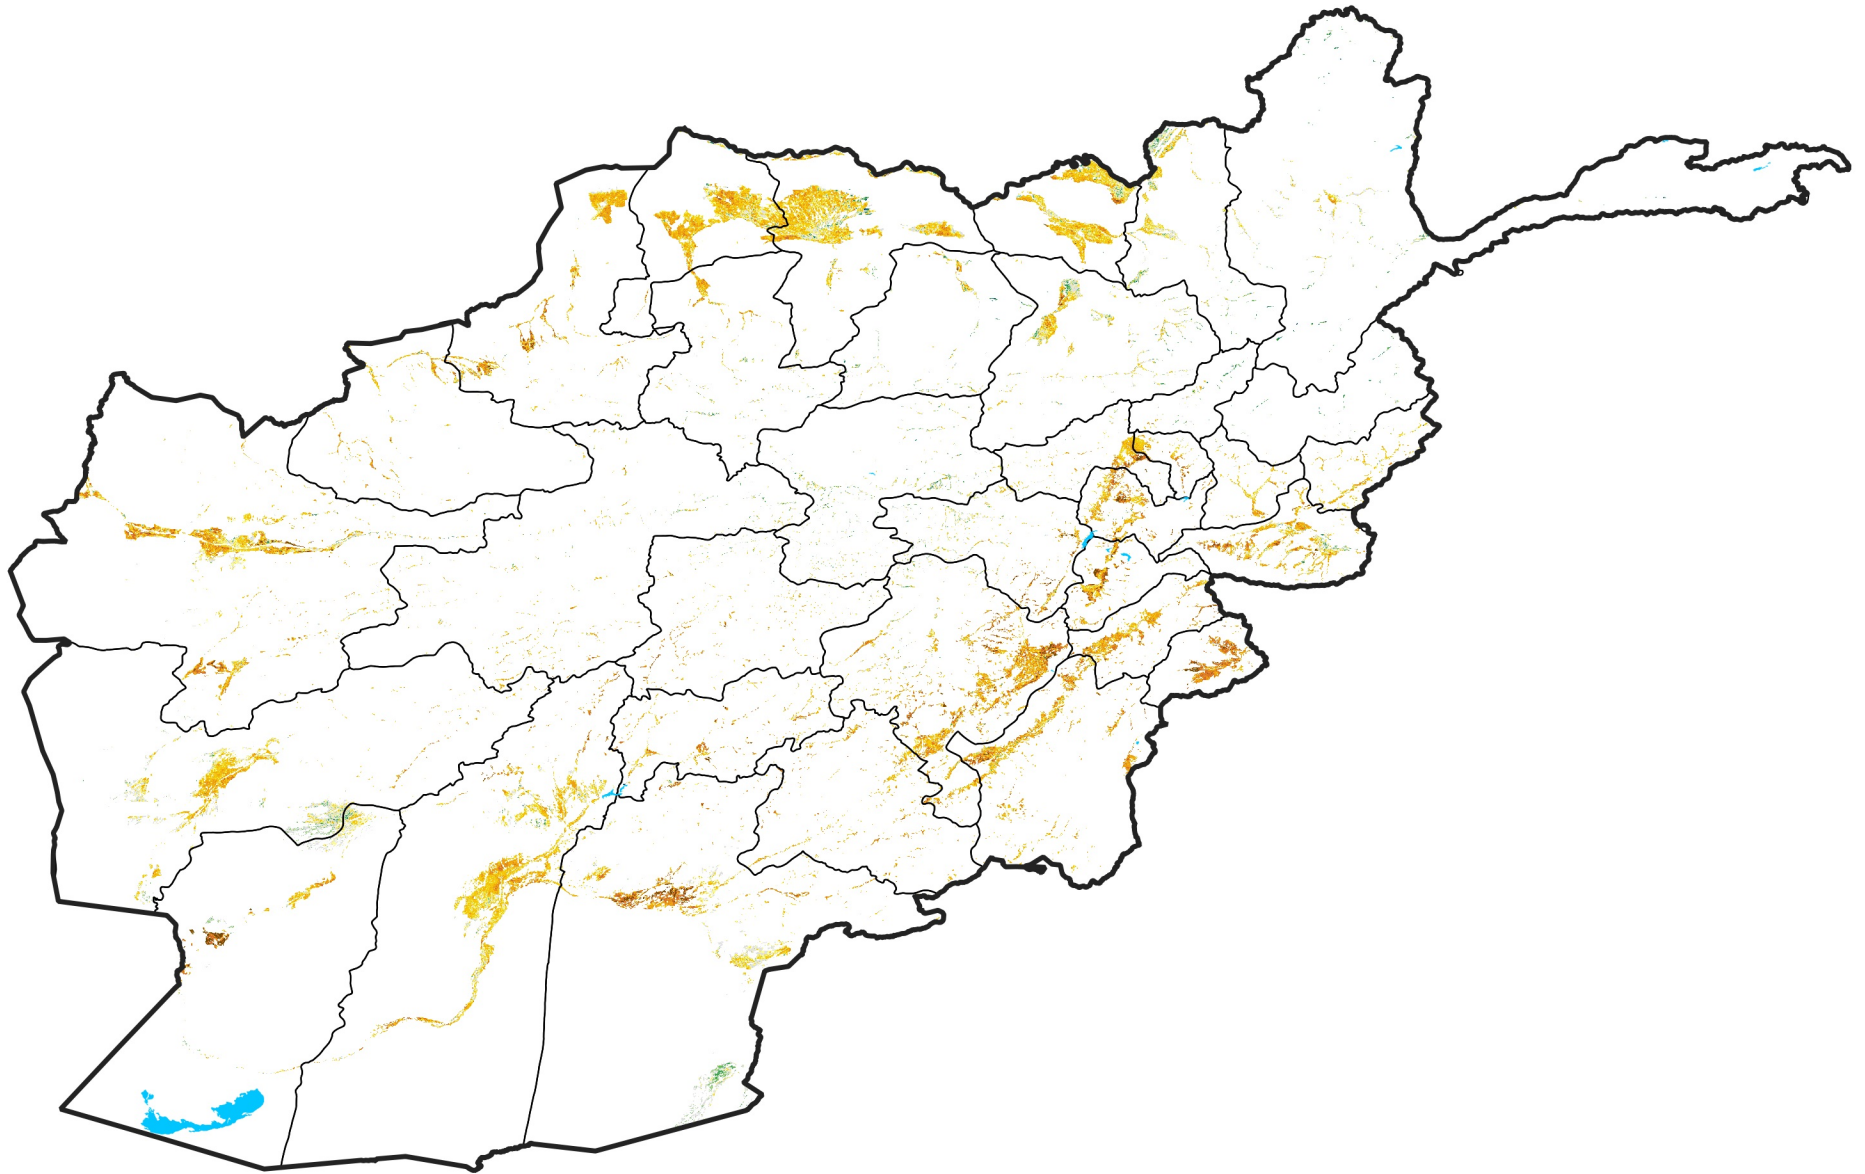

Afghanistan Irrigated Agricultural Areas

Percent of Mean NDVI

2004 / mean (2003 - 2022)

Period 15 / May 21 - 31, 2004

Percent of Normal