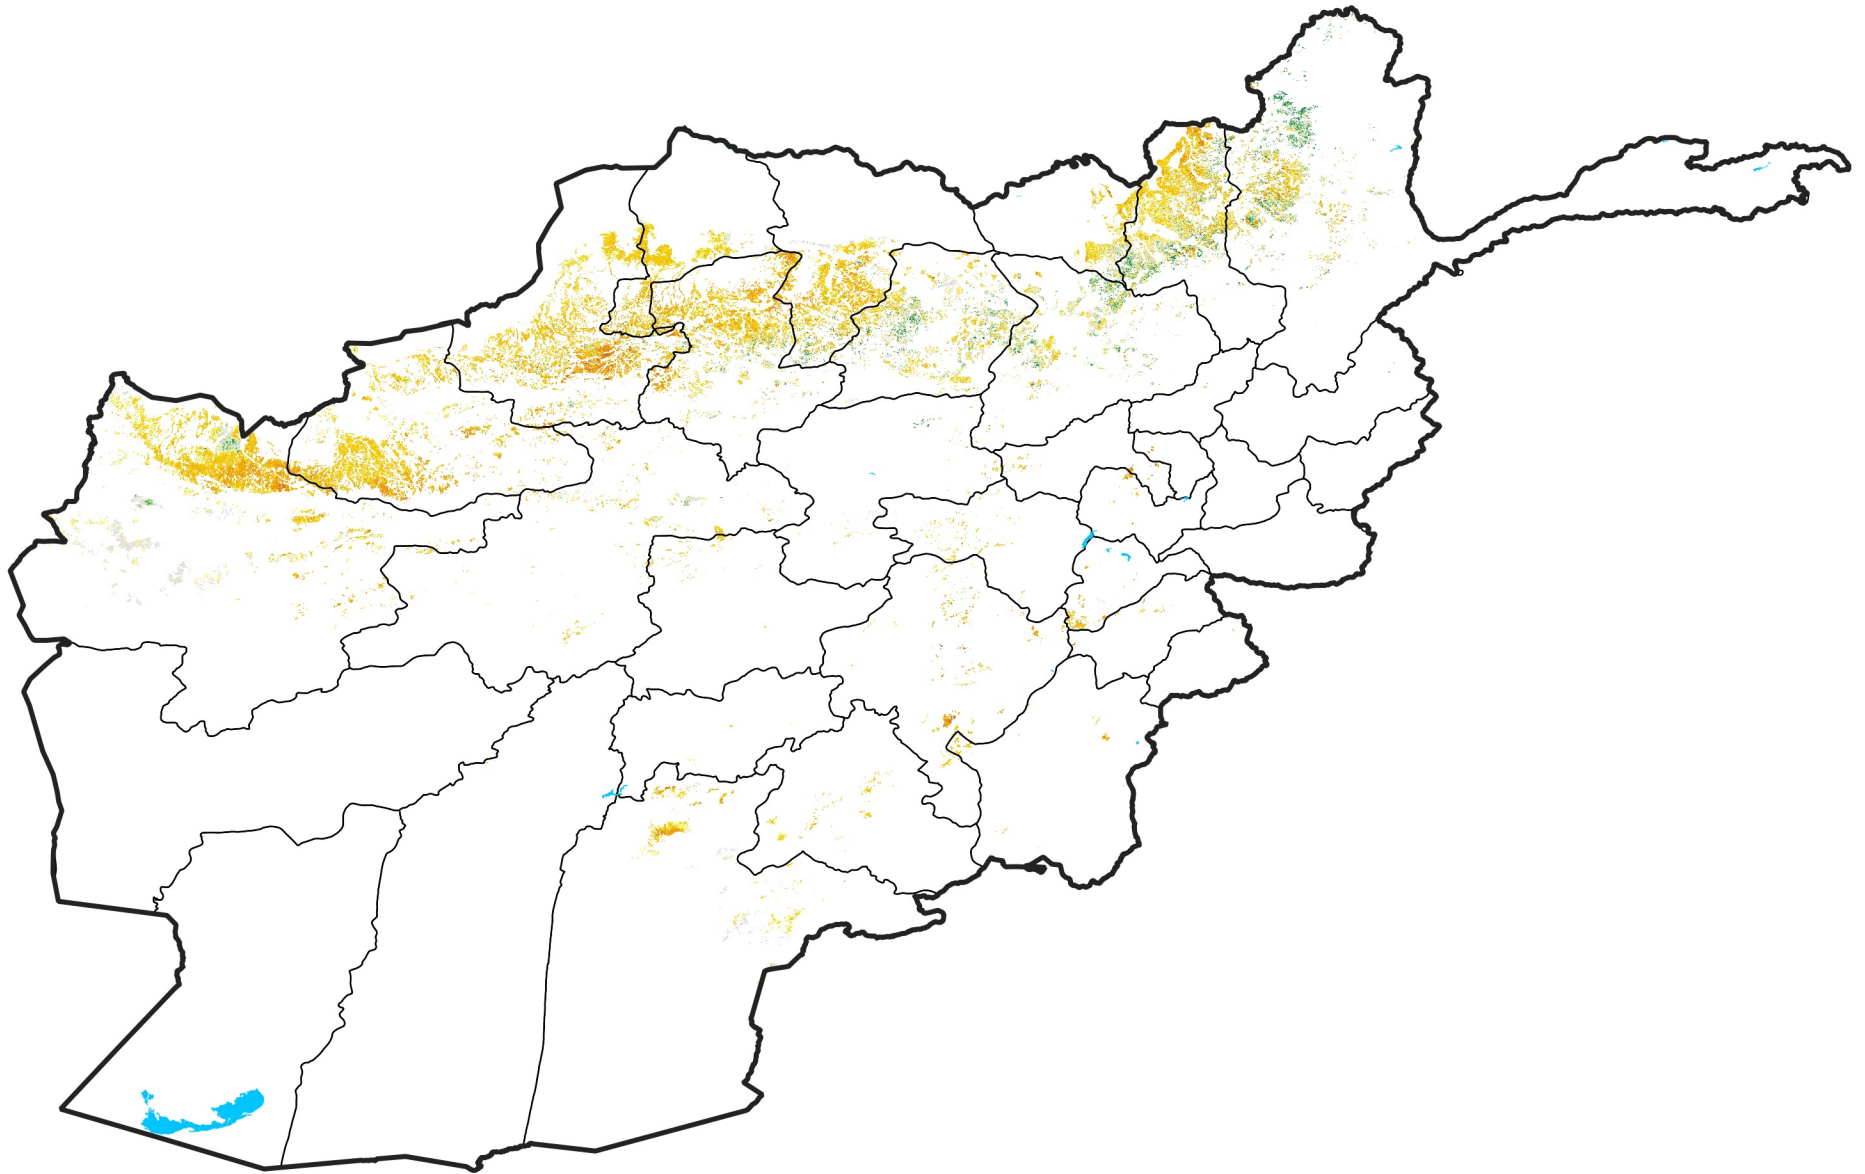

Afghanistan Rainfed Agricultural Areas

Percent of Mean NDVI

2004 / mean (2003 - 2022)

Period 16 / June 01 - 10, 2004

Percent of Normal