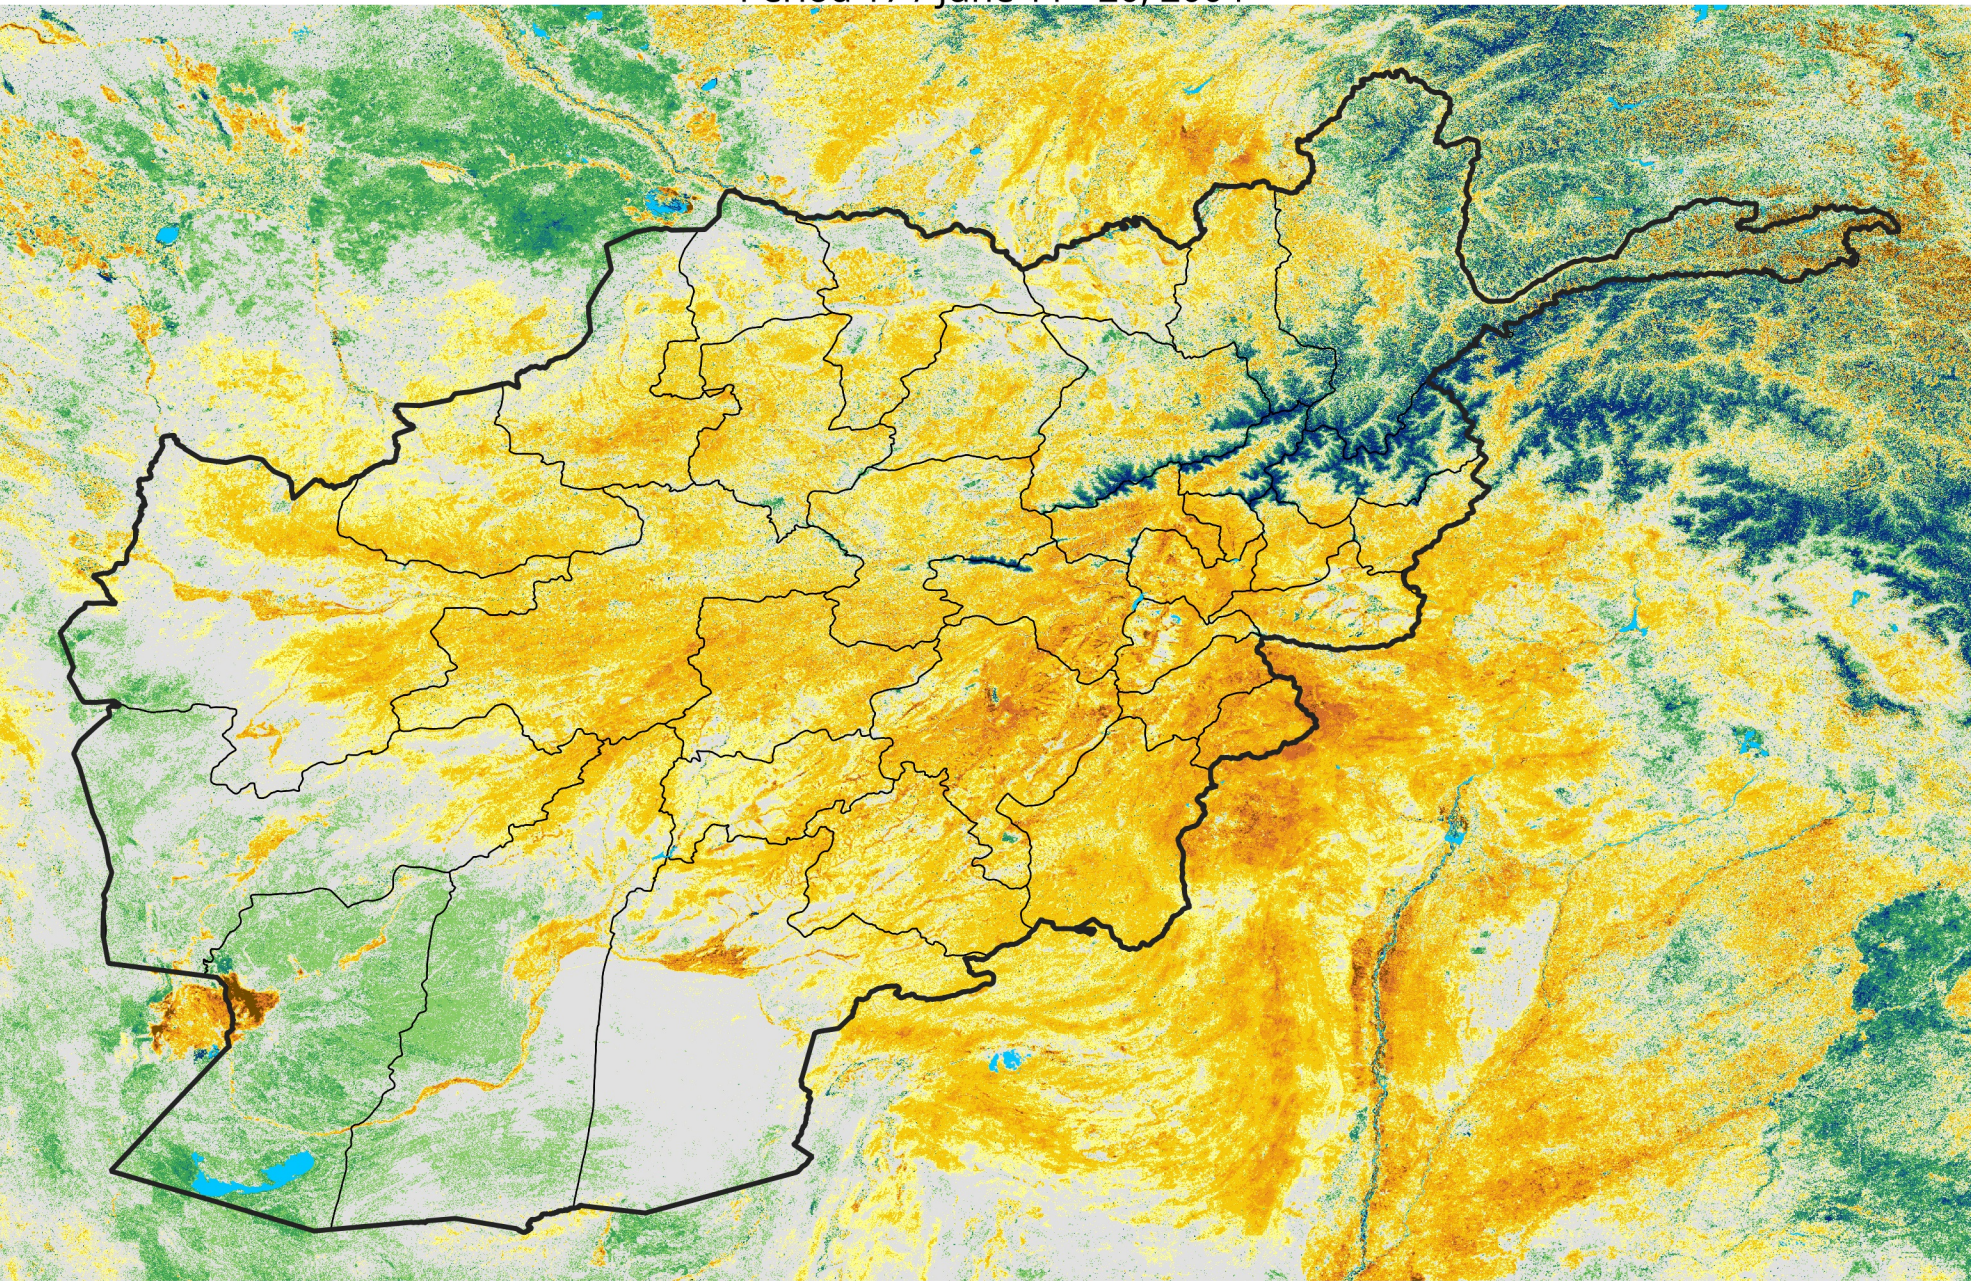

Afghanistan

Percent of Mean NDVI

2004 / mean (2003 - 2022)

Period 17 / June 11 - 20, 2004

Percent of Normal