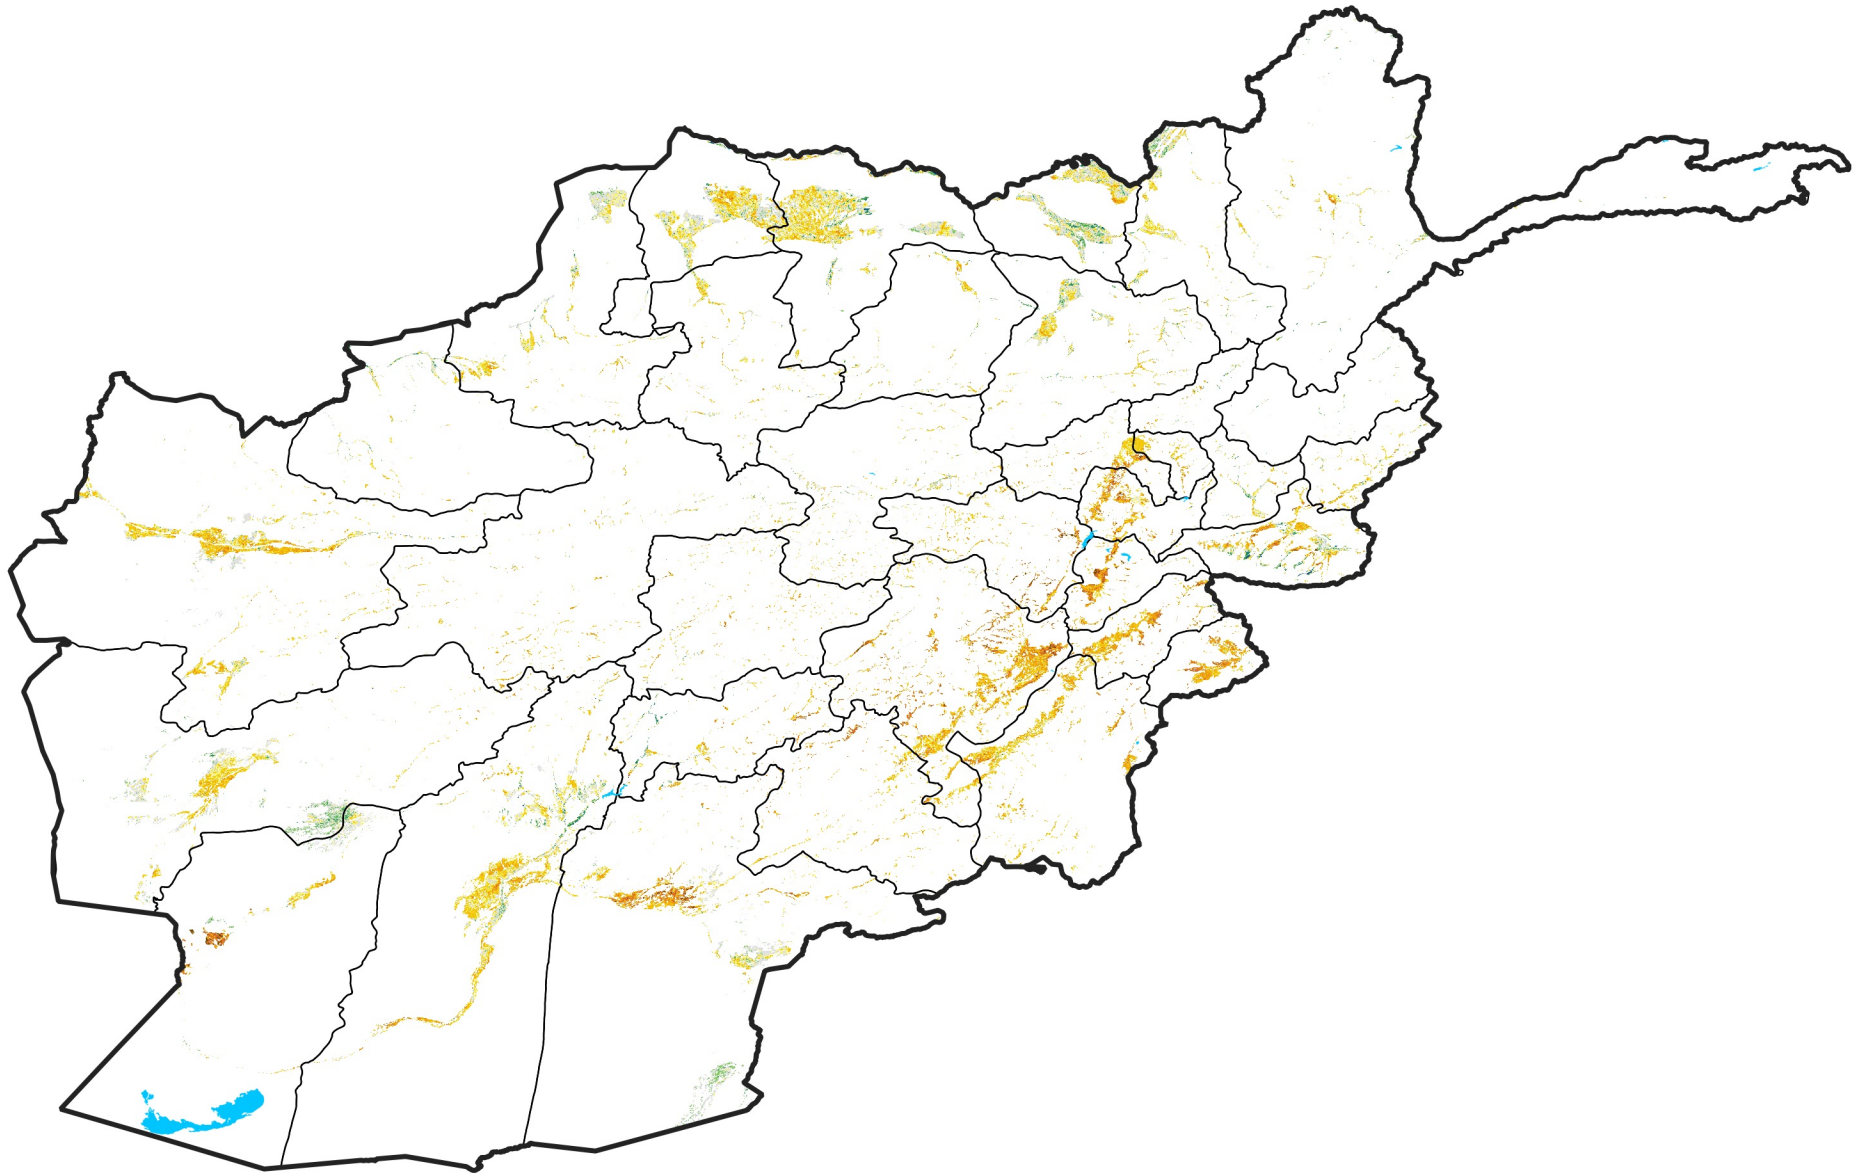

Afghanistan Irrigated Agricultural Areas

Percent of Mean NDVI

2004 / mean (2003 - 2022)

Period 18 / June 21 - 30, 2004

Percent of Normal