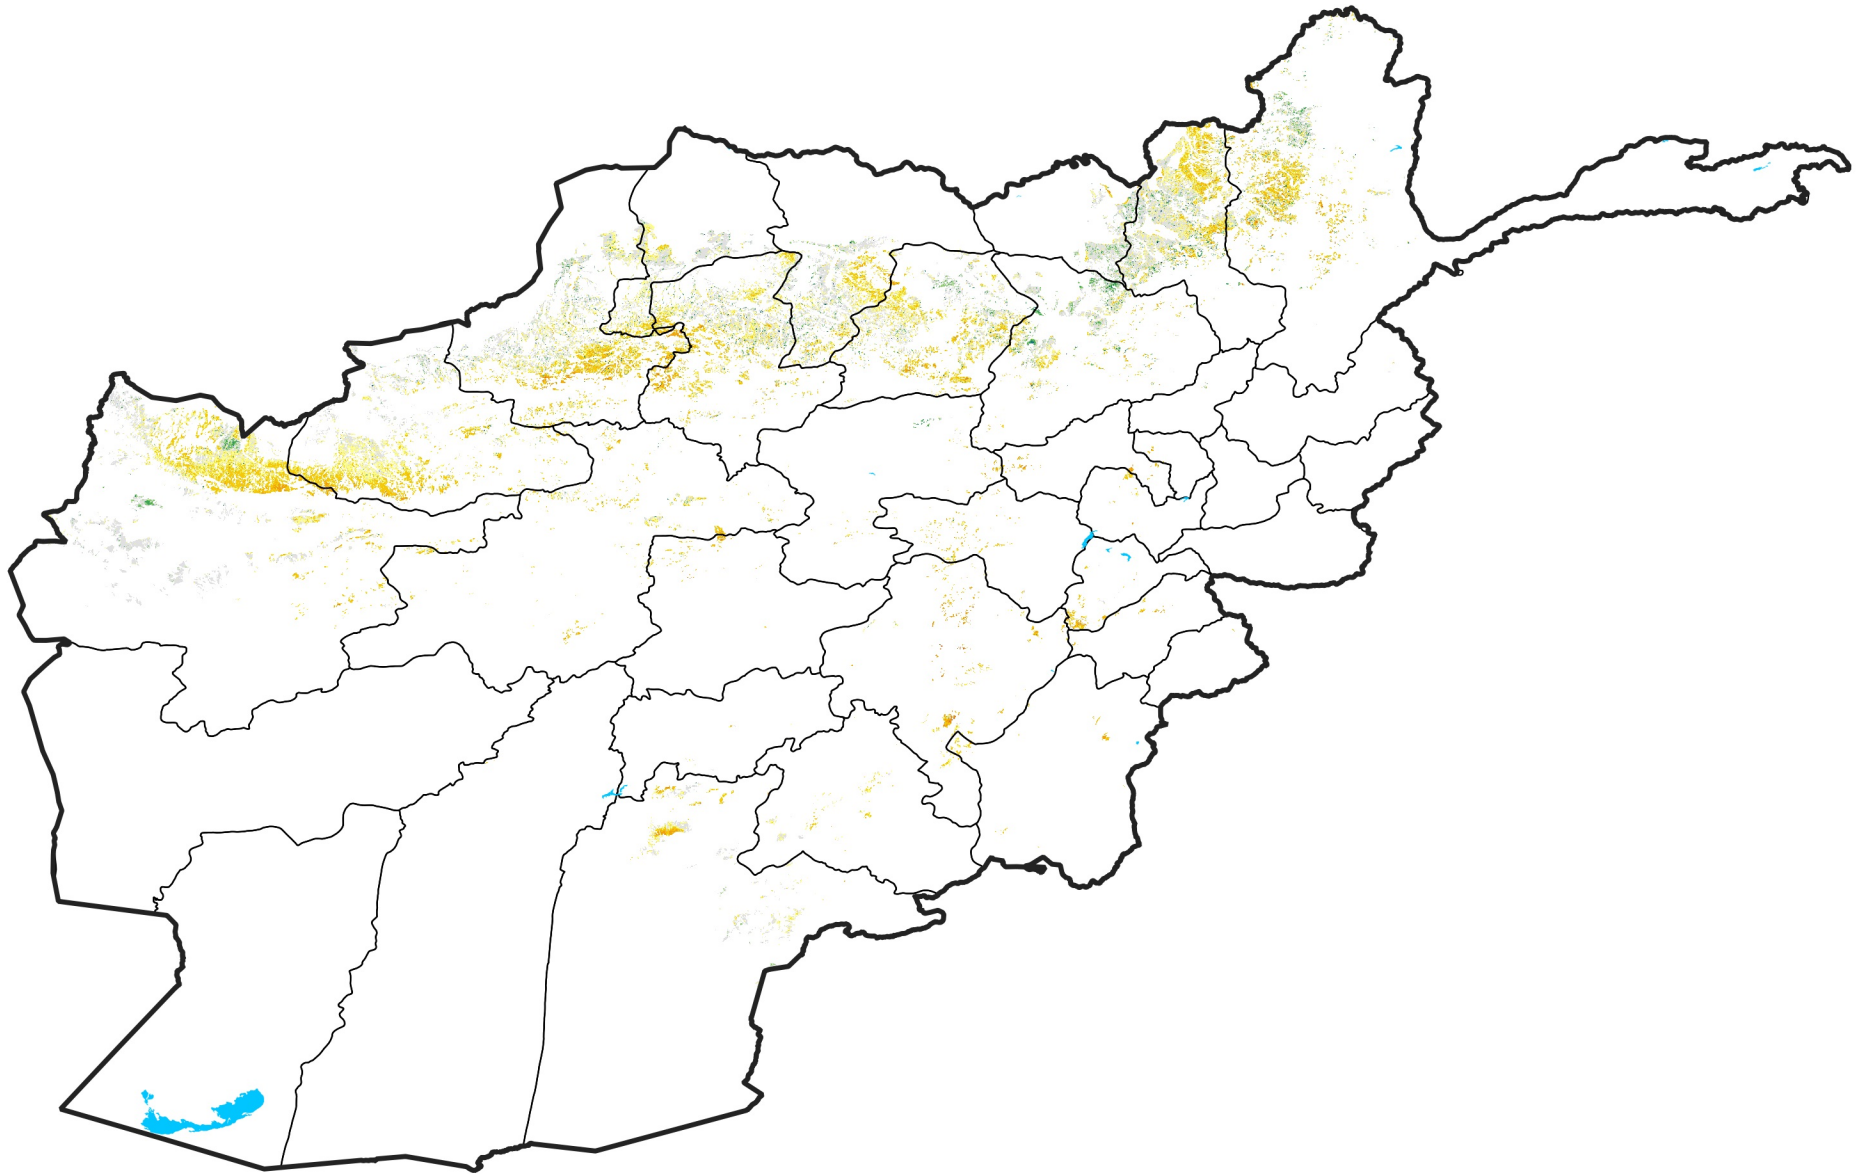

Afghanistan Rainfed Agricultural Areas

Percent of Mean NDVI

2004 / mean (2003 - 2022)

Period 18 / June 21 - 30, 2004

Percent of Normal