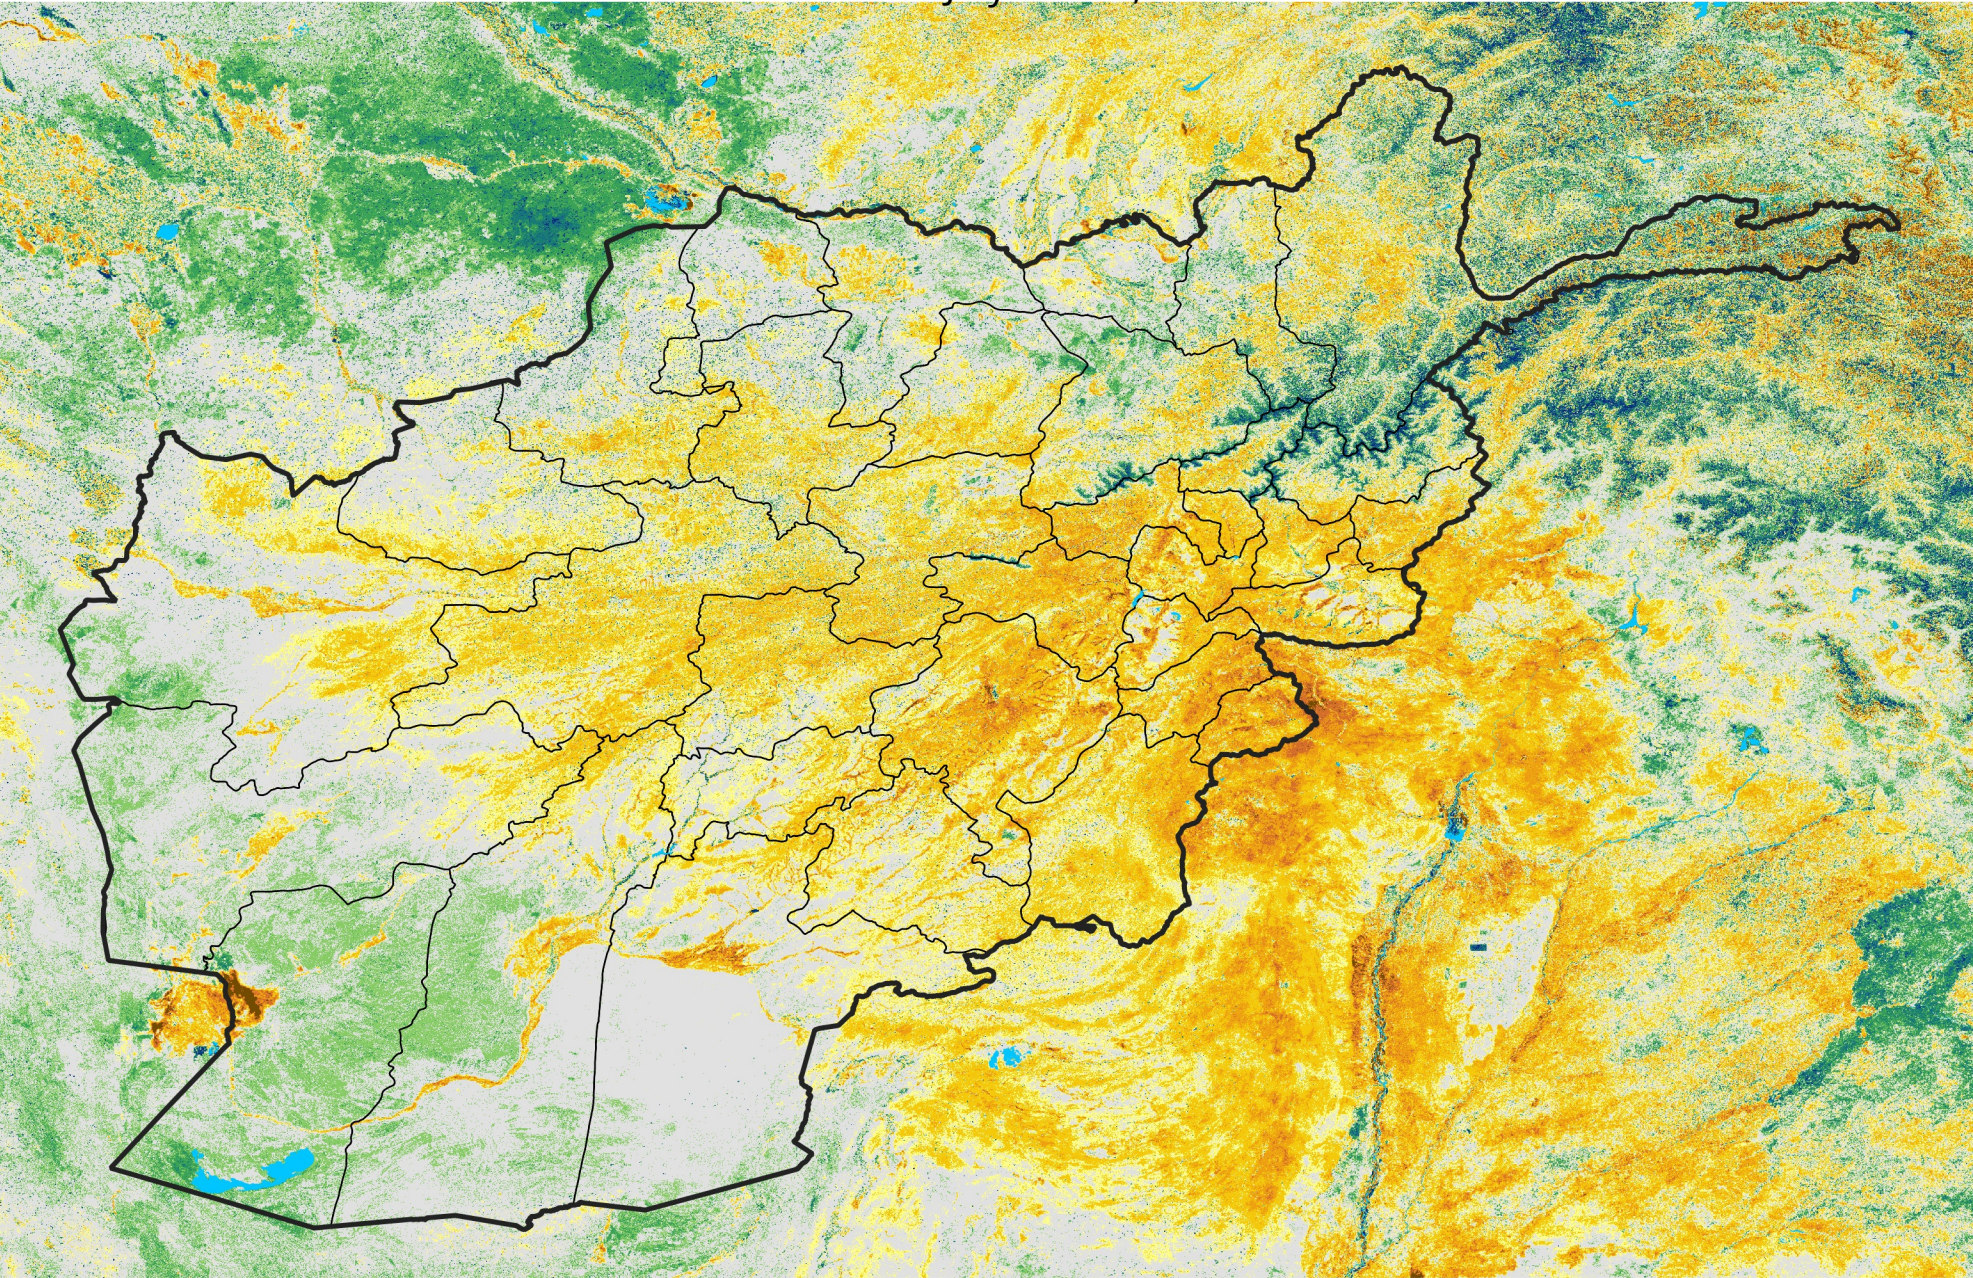

Afghanistan

Percent of Mean NDVI

2004 / mean (2003 - 2022)

Period 19 / July 01 - 10, 2004

Percent of Normal