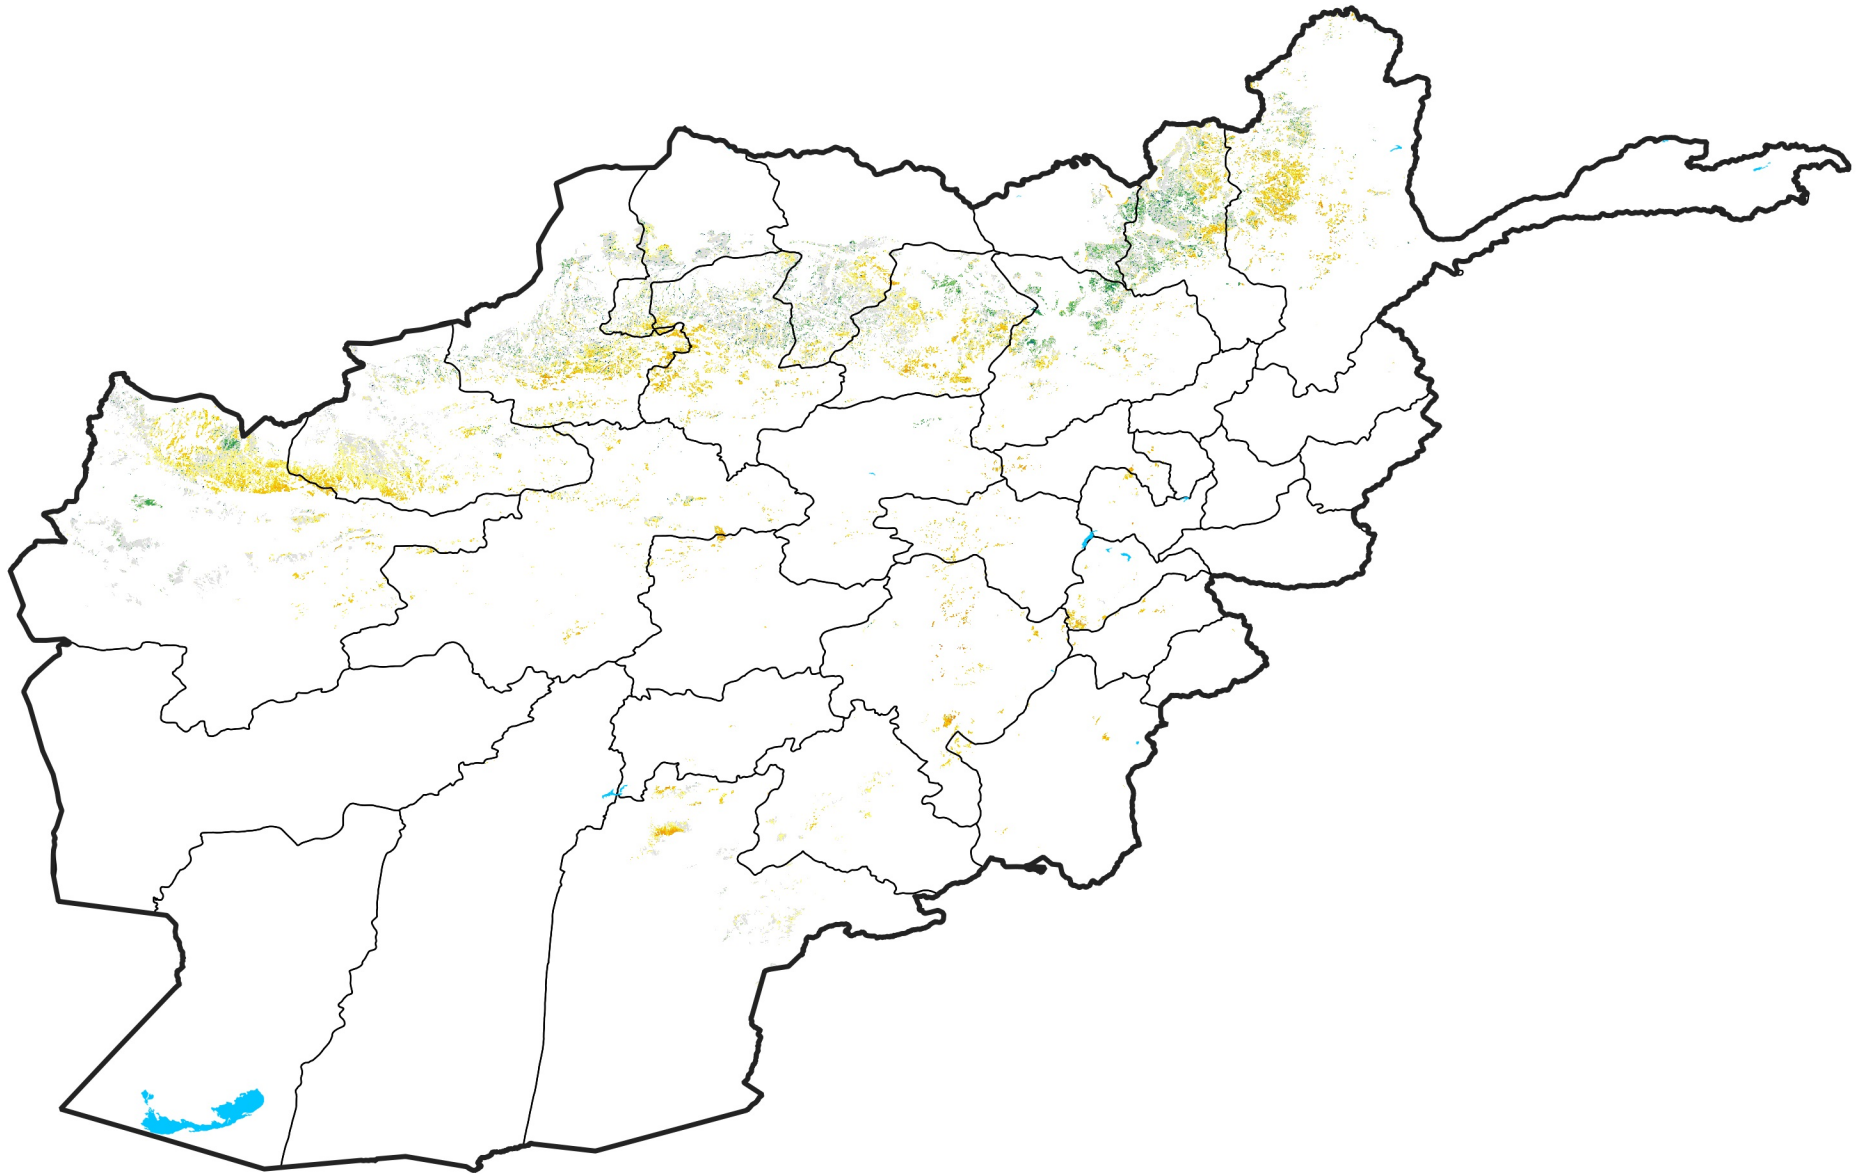

Afghanistan Rainfed Agricultural Areas

Percent of Mean NDVI

2004 / mean (2003 - 2022)

Period 19 / July 01 - 10, 2004

Percent of Normal