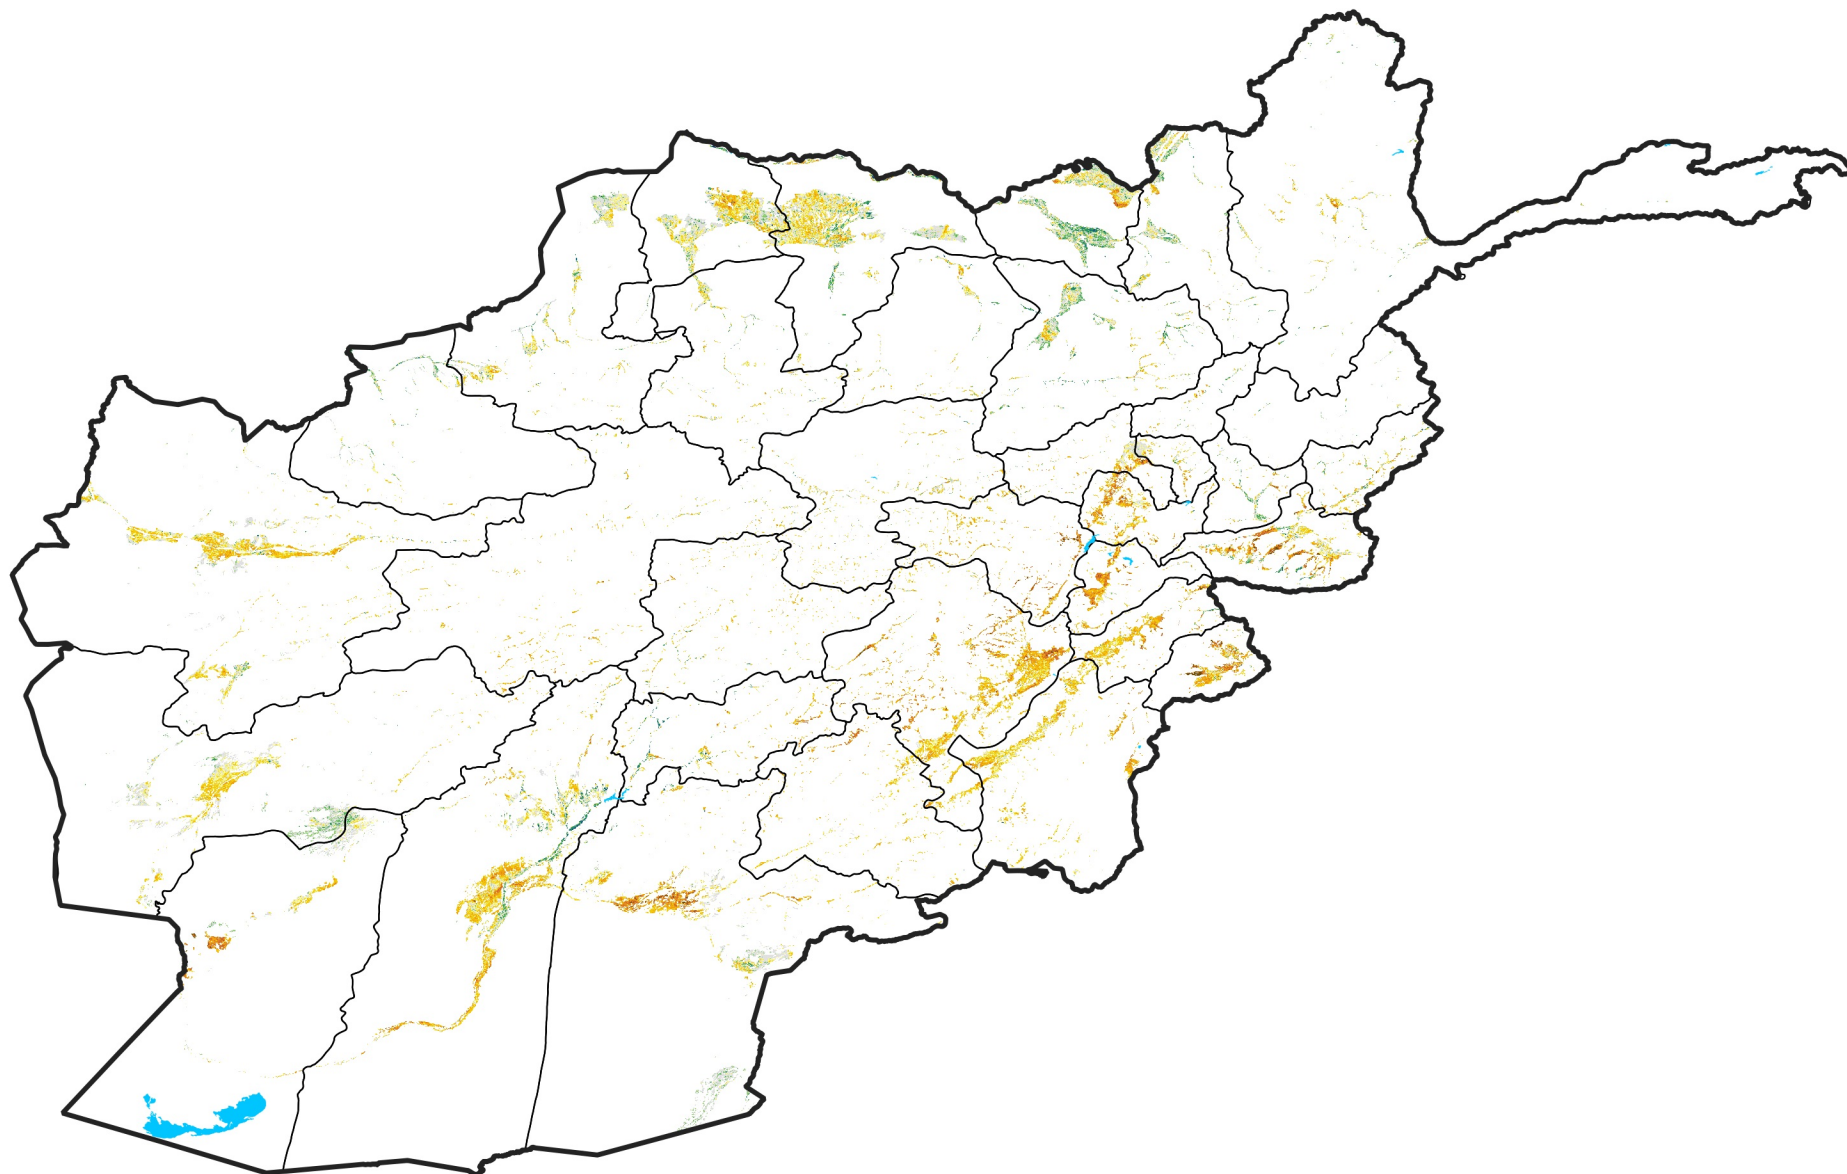

Afghanistan Irrigated Agricultural Areas

Percent of Mean NDVI

2004 / mean (2003 - 2022)

Period 20 / July 11 - 20, 2004

Percent of Normal