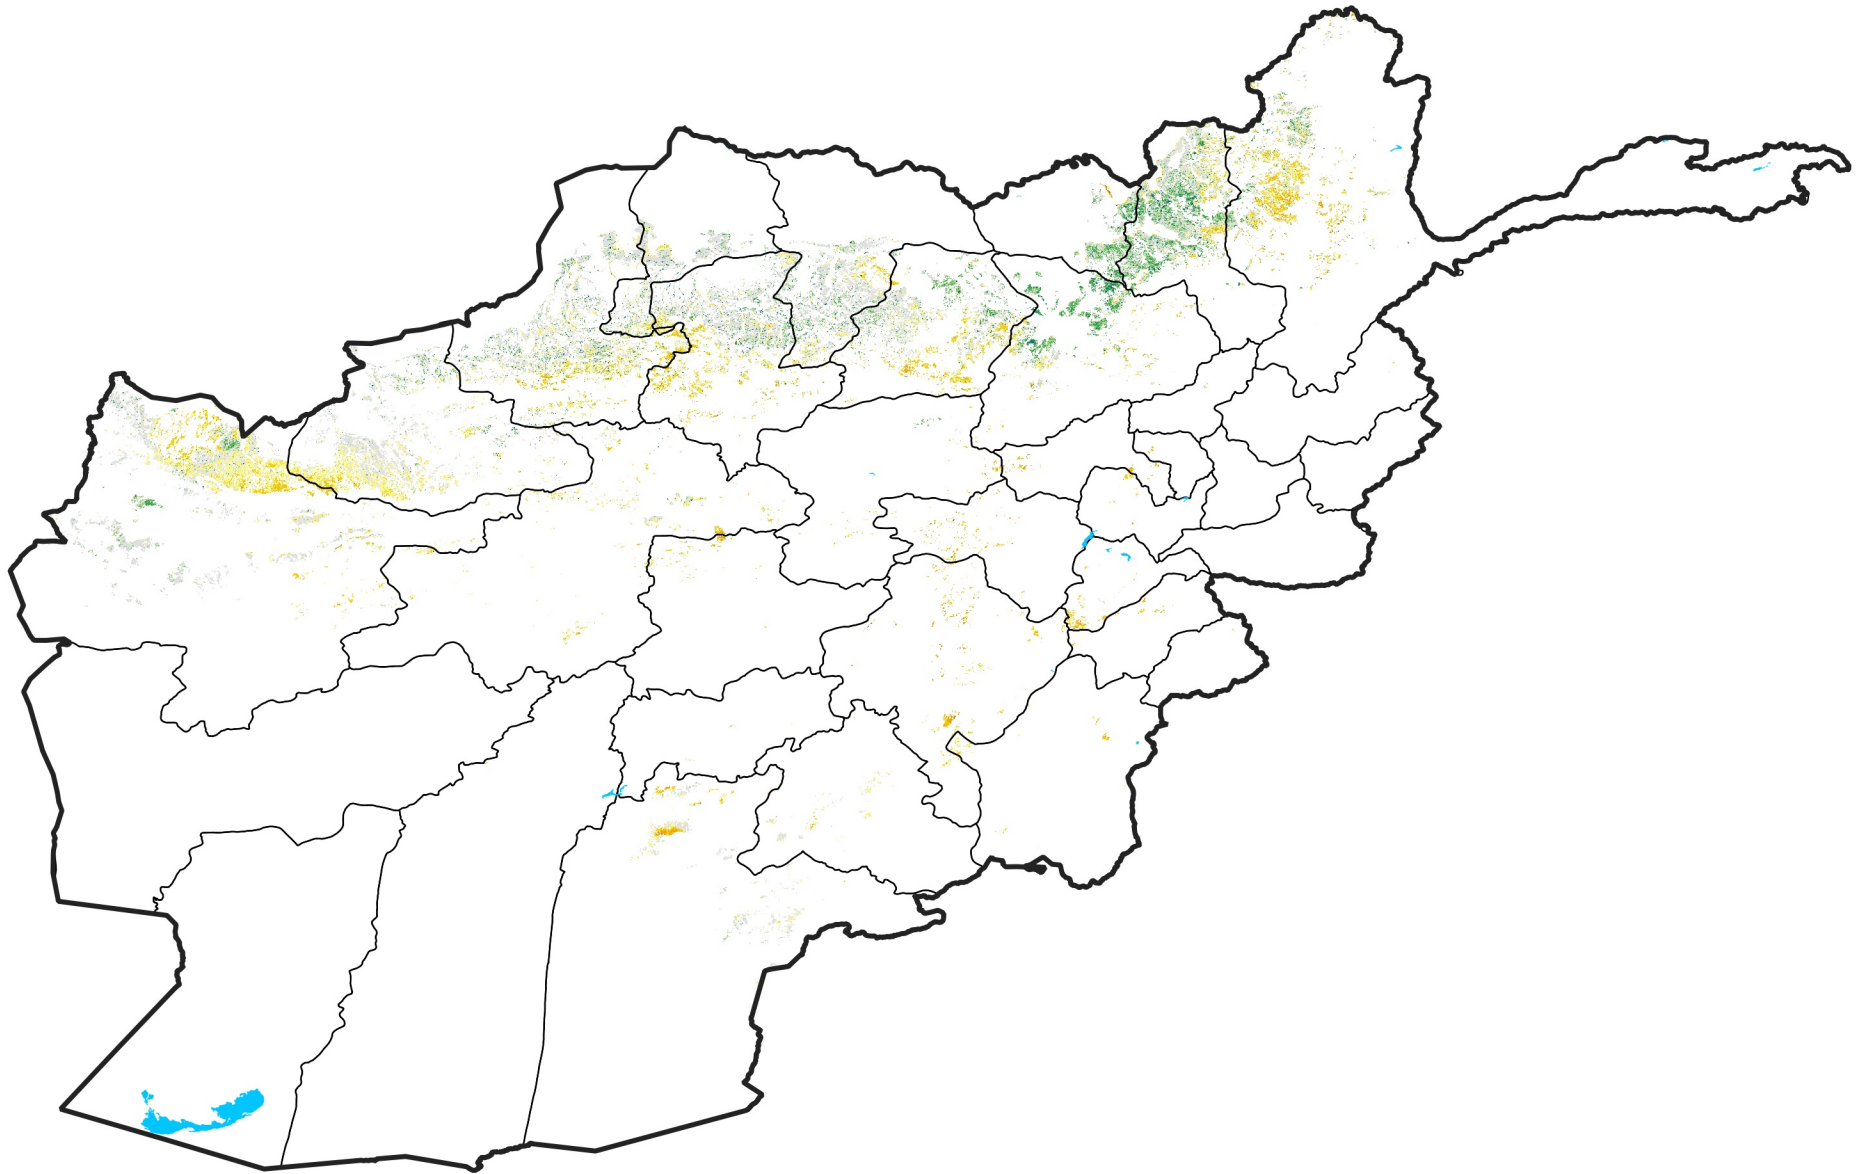

Afghanistan Rainfed Agricultural Areas

Percent of Mean NDVI

2004 / mean (2003 - 2022)

Period 20 / July 11 - 20, 2004

Percent of Normal