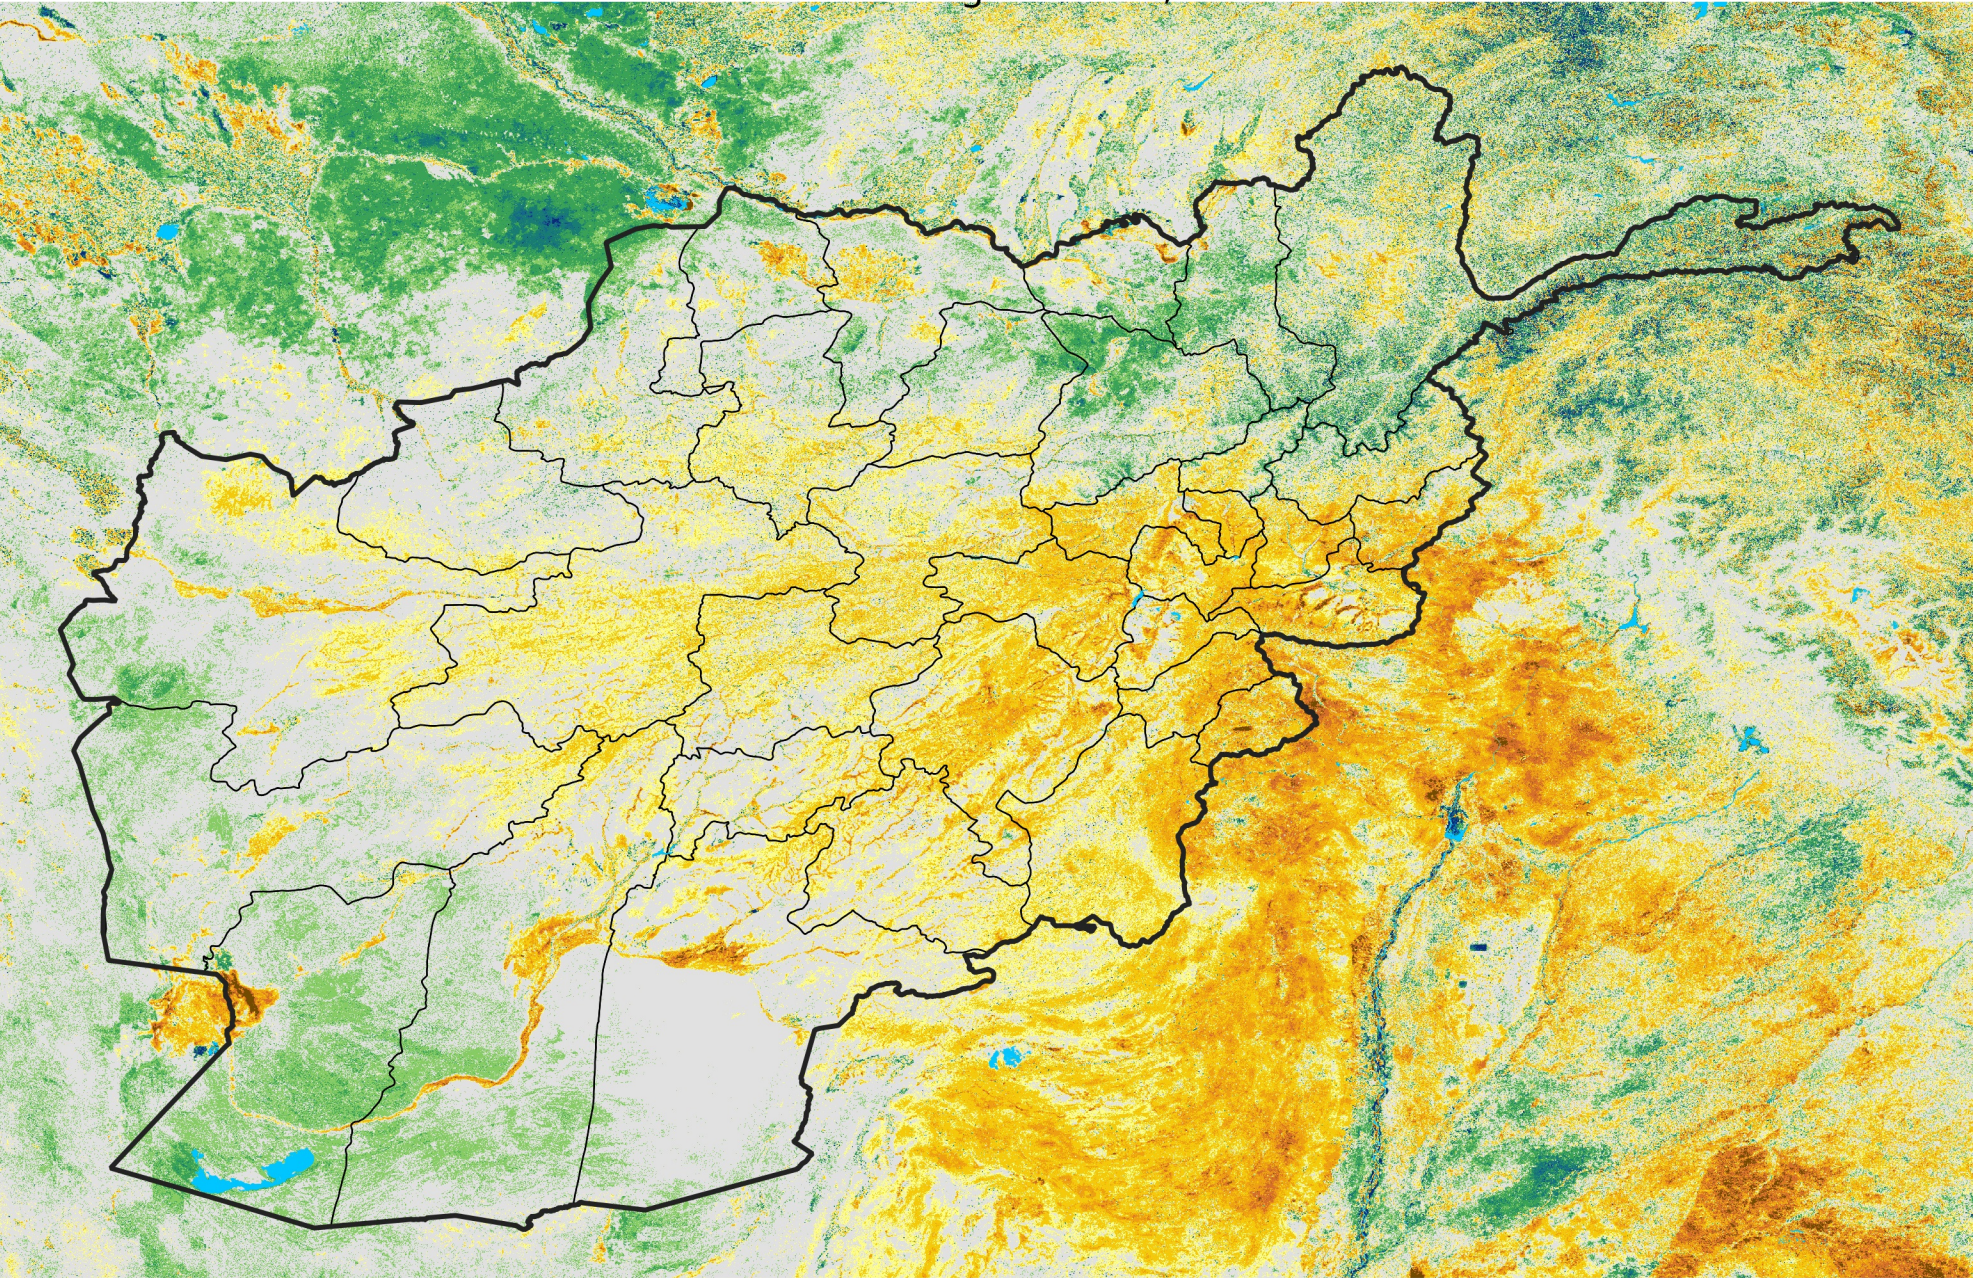

Afghanistan

Percent of Mean NDVI

2004 / mean (2003 - 2022)

Period 22 / August 01 - 10, 2004

Percent of Normal