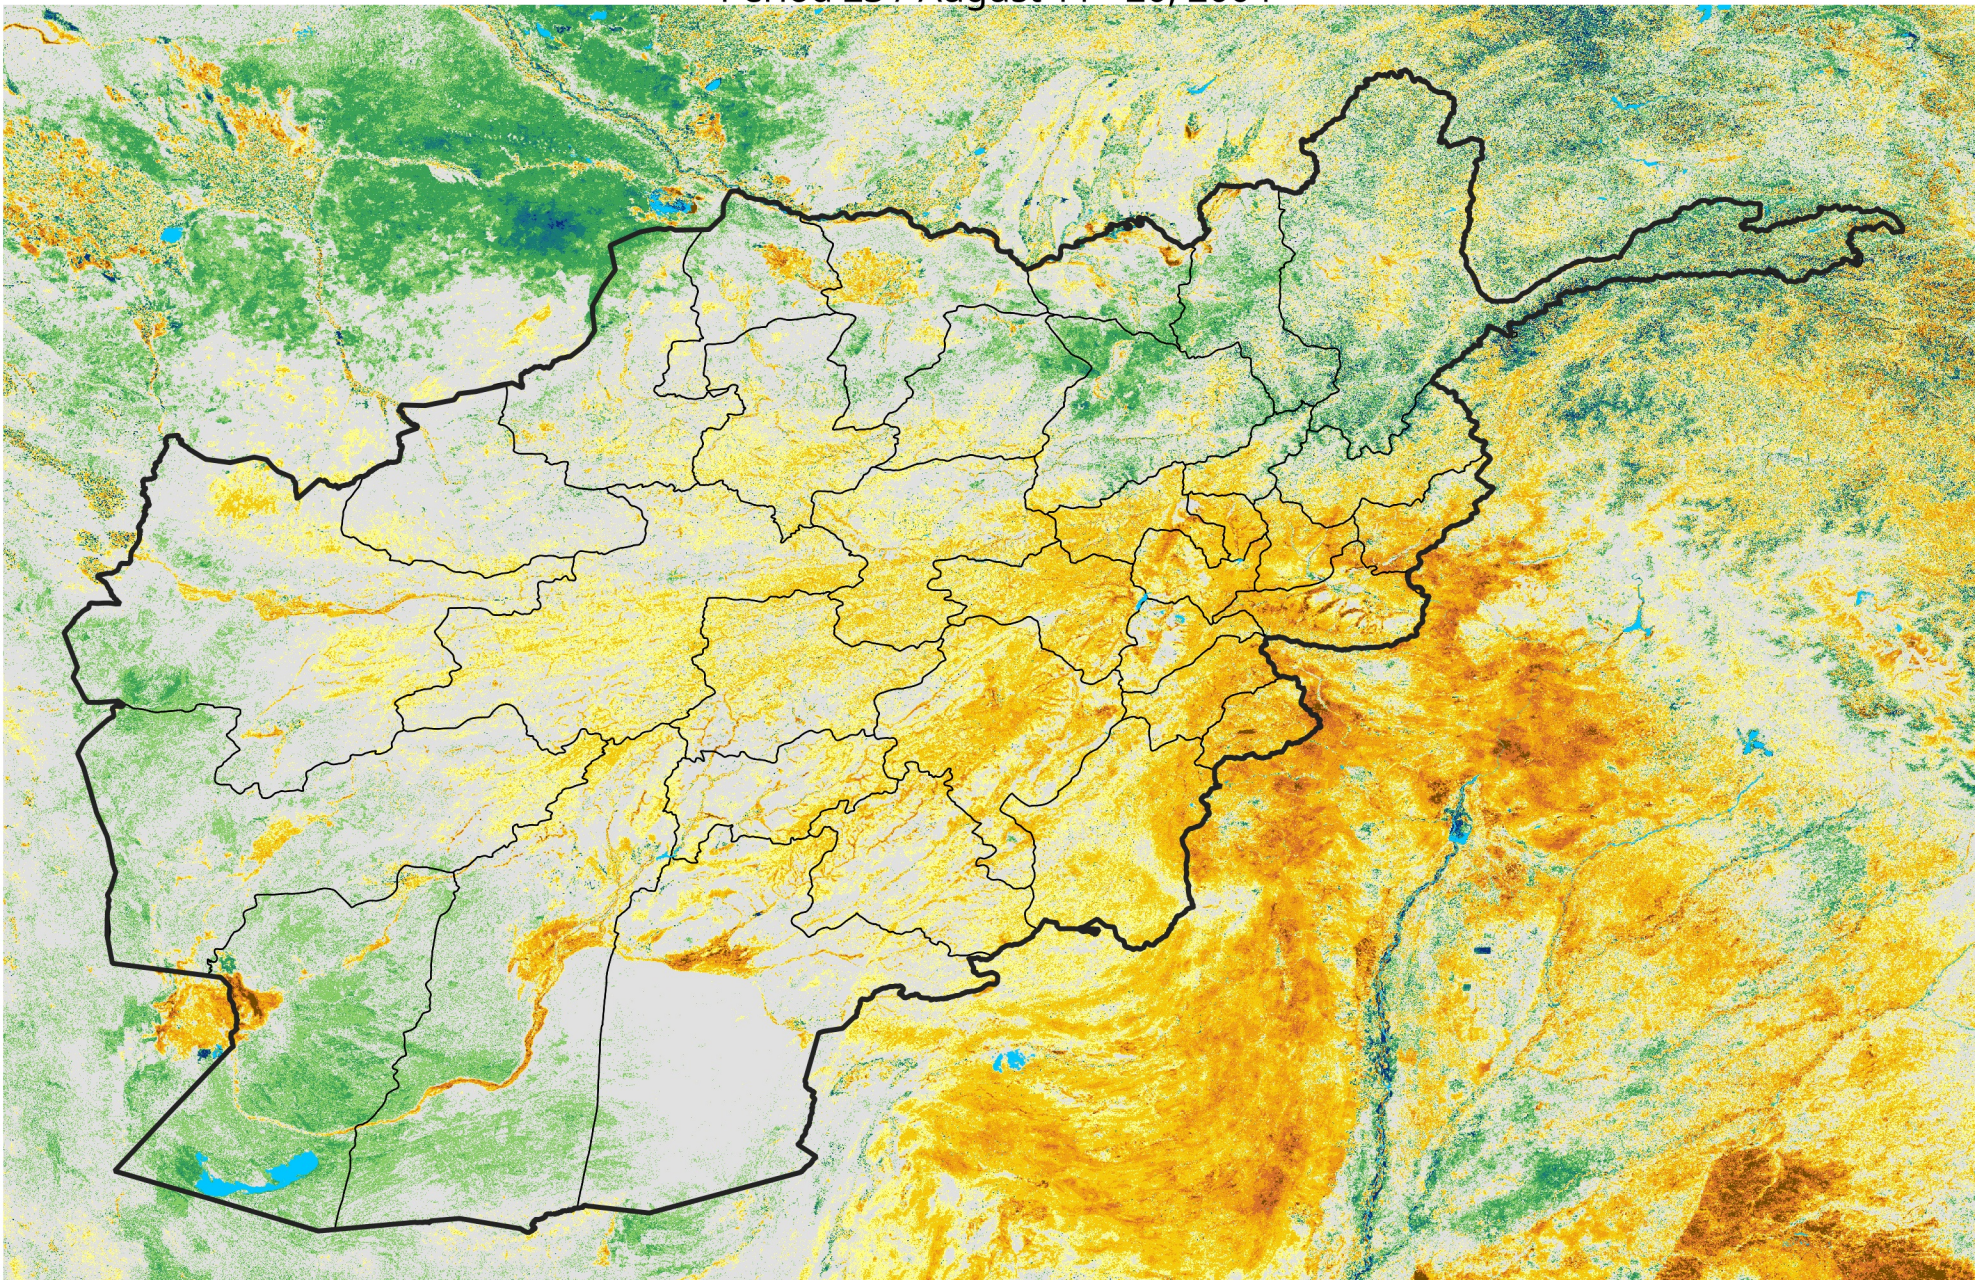

Afghanistan

Percent of Mean NDVI

2004 / mean (2003 - 2022)

Period 23 / August 11 - 20, 2004

Percent of Normal