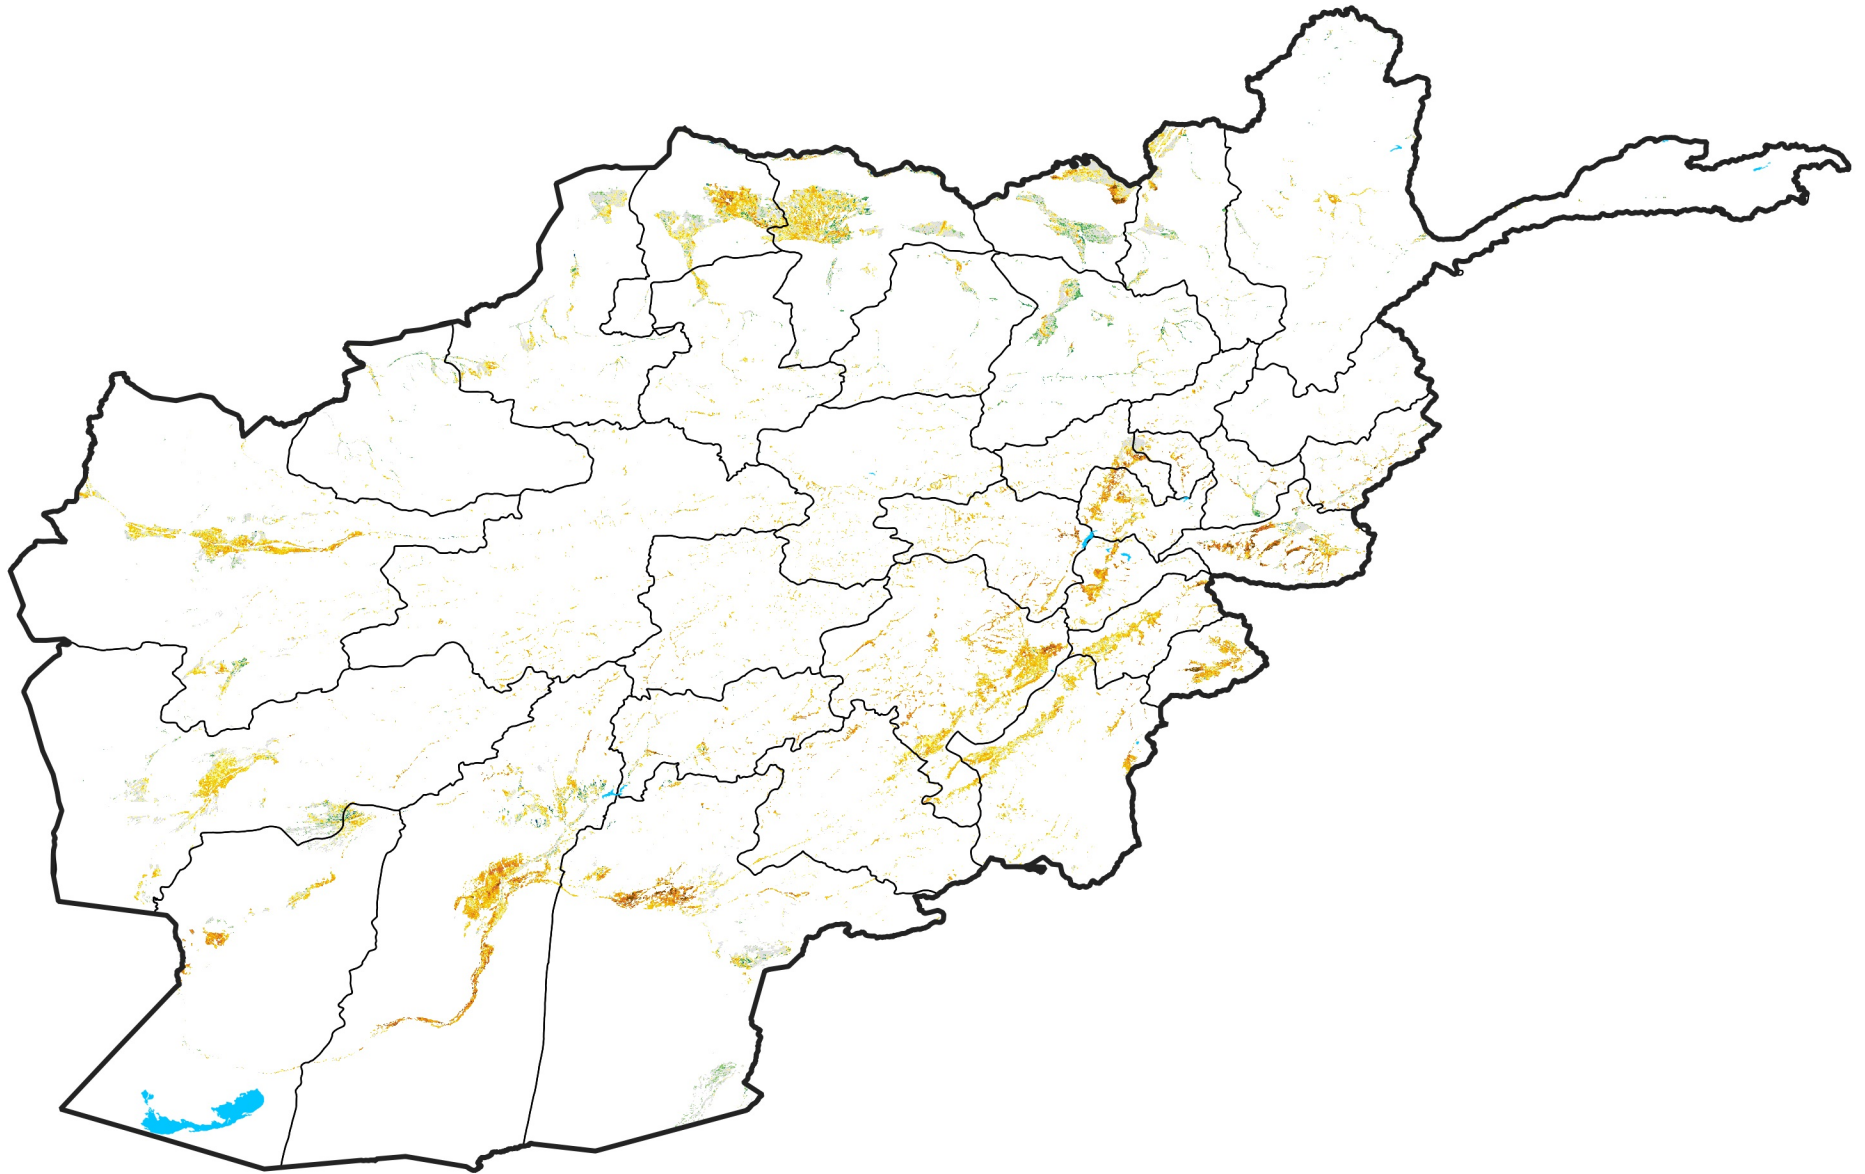

Afghanistan Irrigated Agricultural Areas

Percent of Mean NDVI

2004 / mean (2003 - 2022)

Period 23 / August 11 - 20, 2004

Percent of Normal