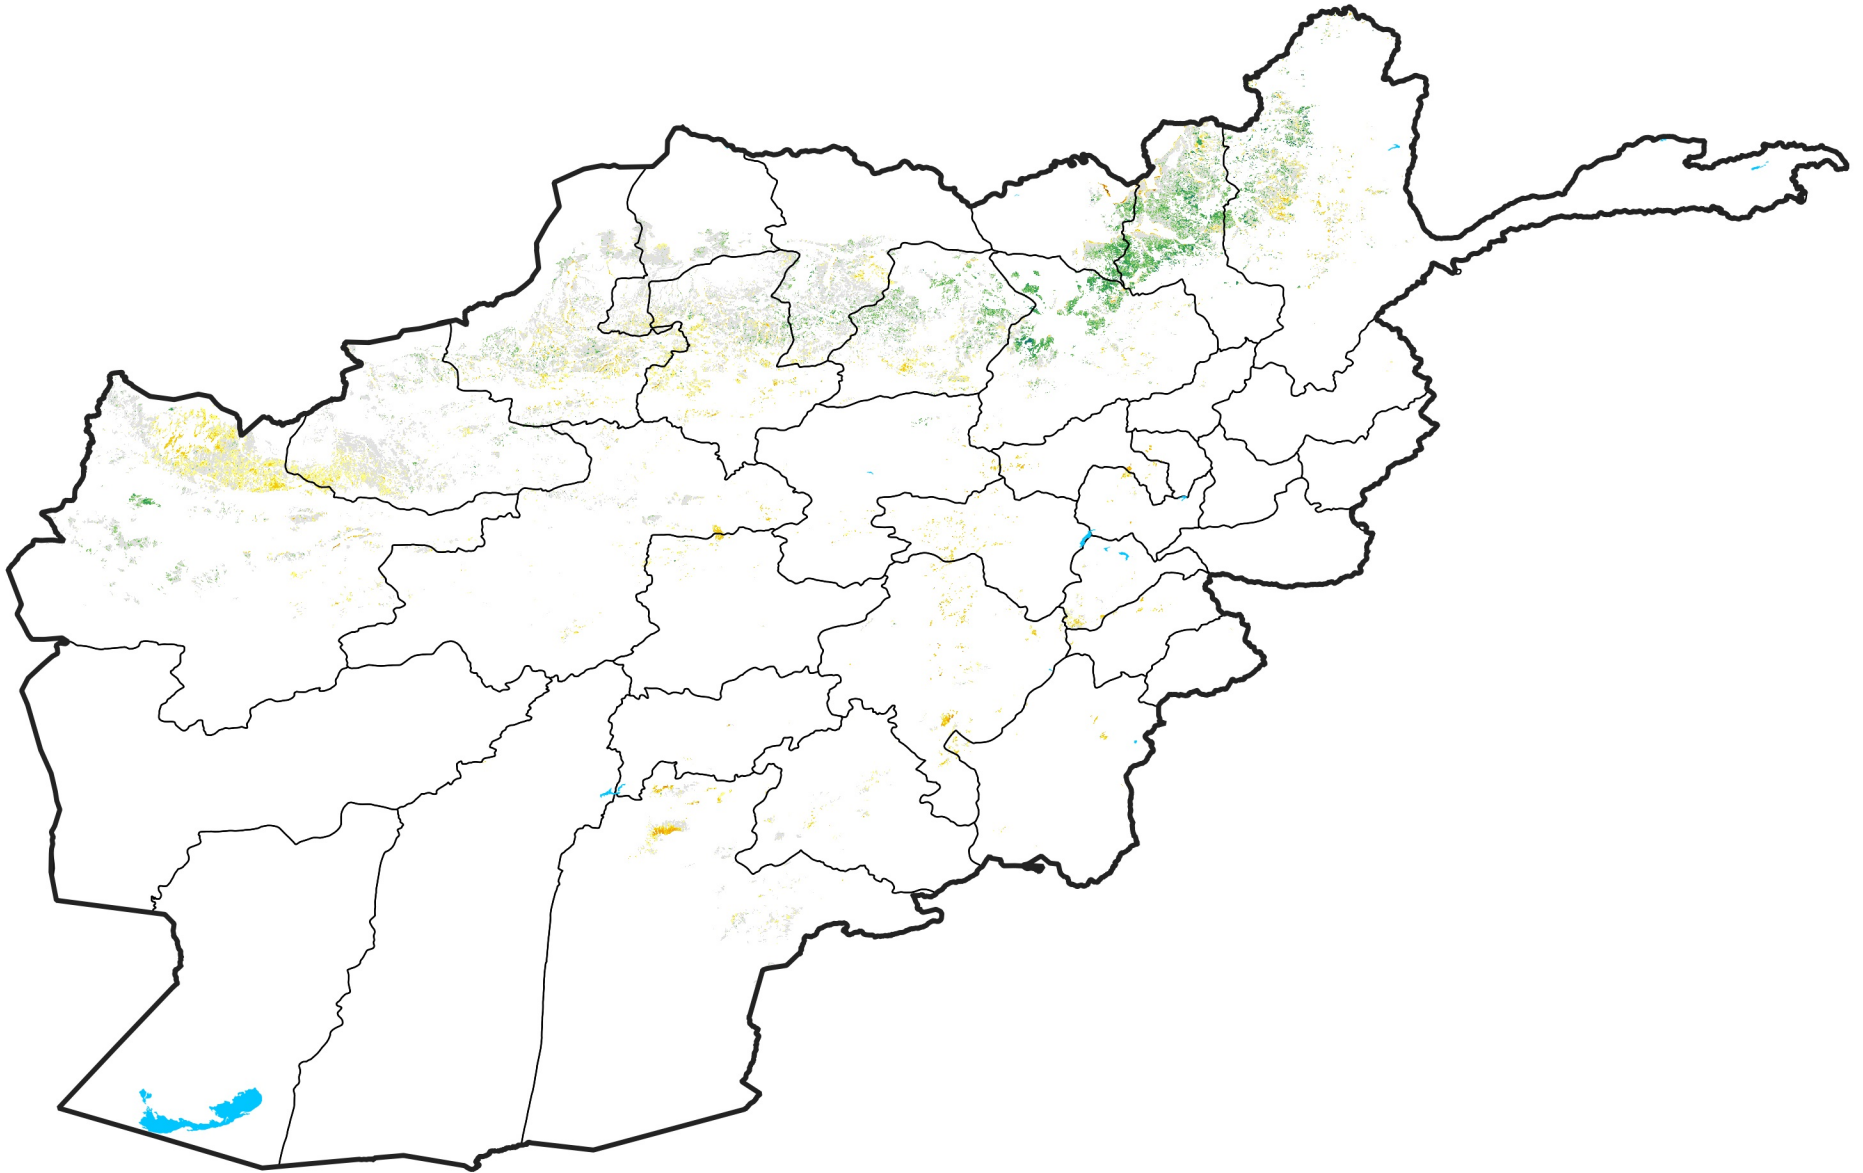

Afghanistan Rainfed Agricultural Areas

Percent of Mean NDVI

2004 / mean (2003 - 2022)

Period 23 / August 11 - 20, 2004

Percent of Normal