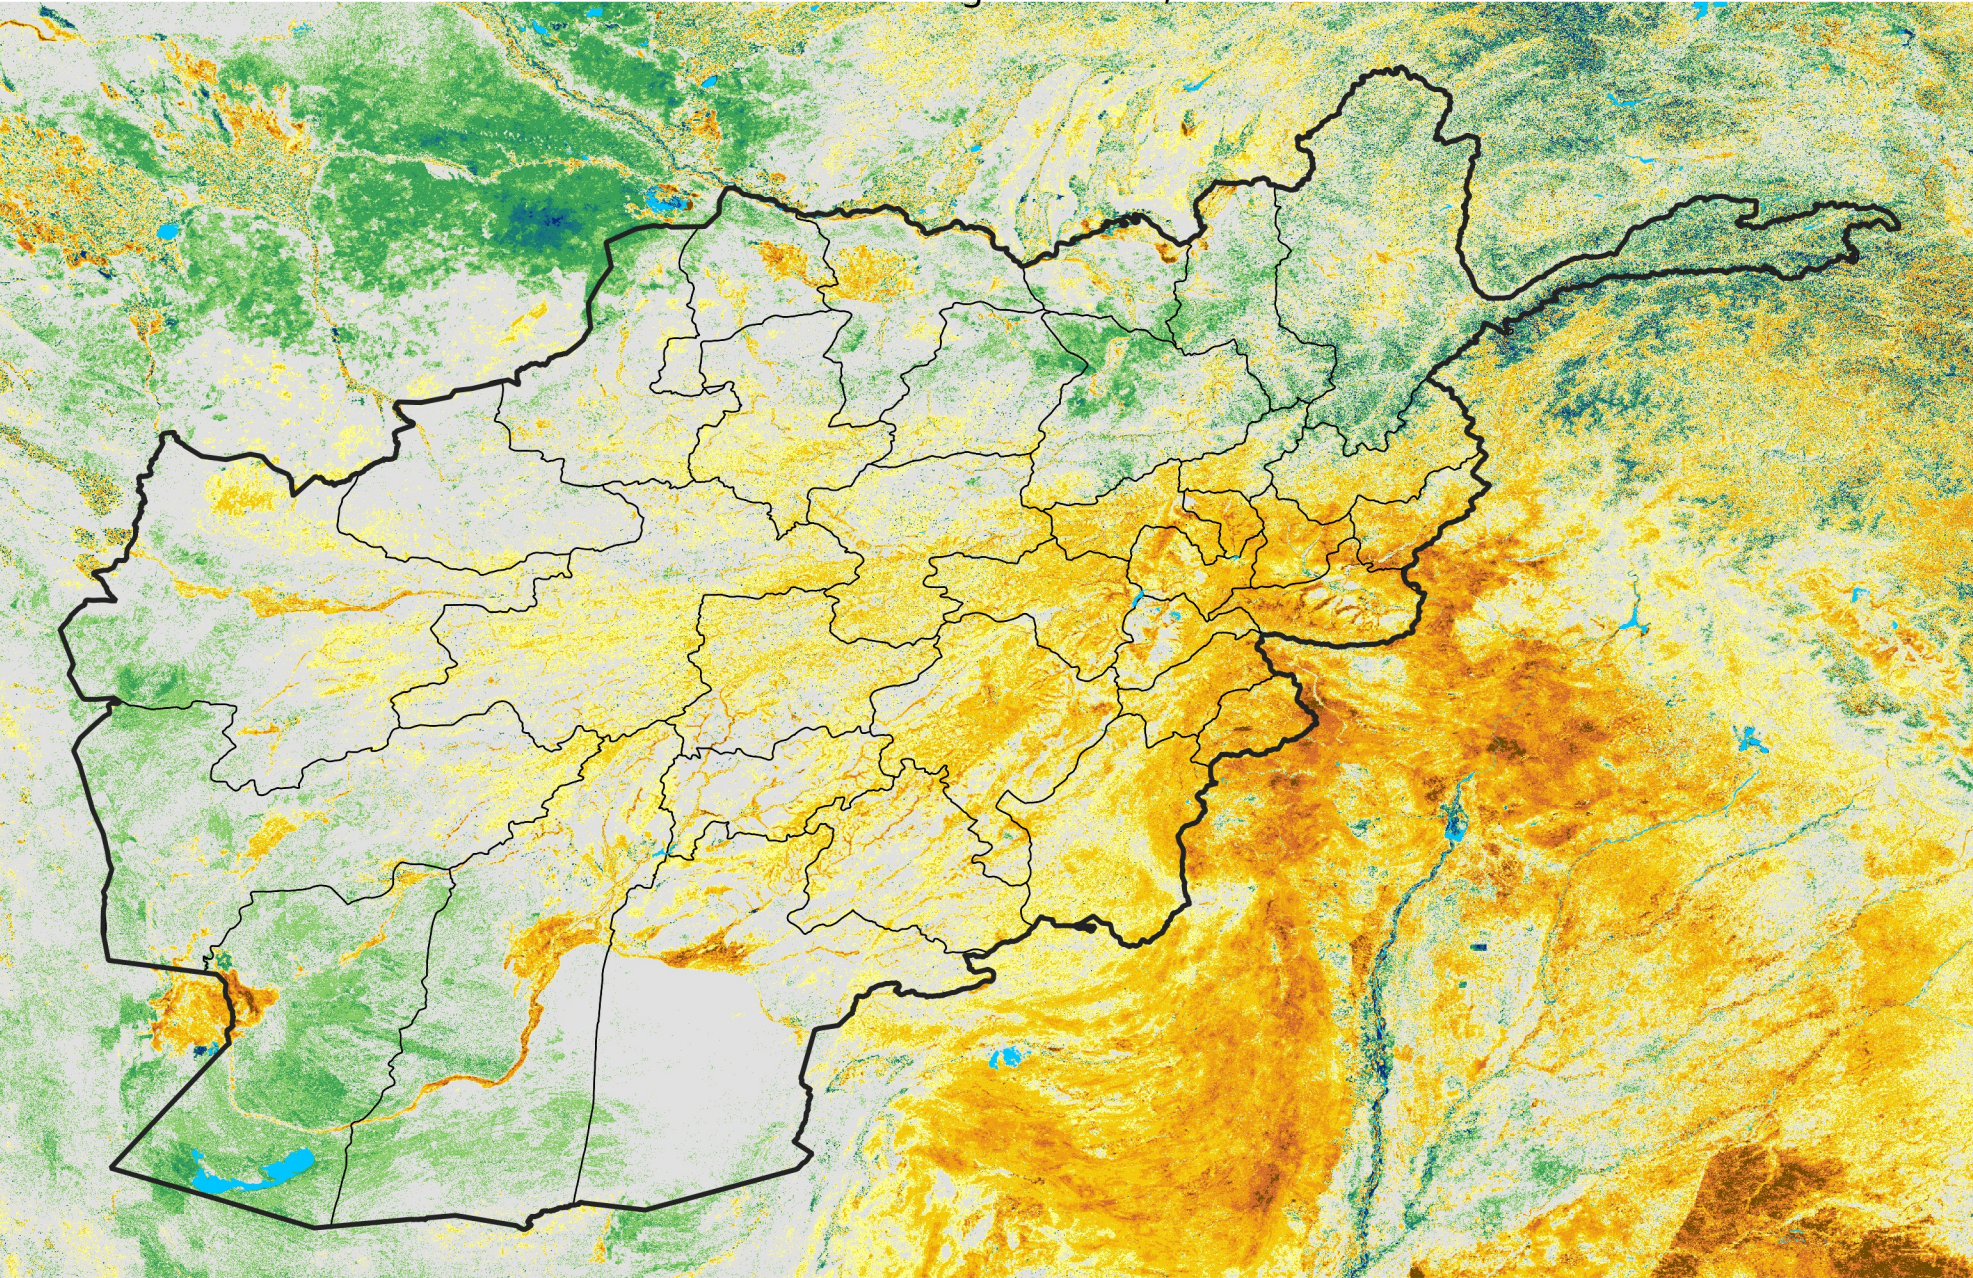

Afghanistan

Percent of Mean NDVI

2004 / mean (2003 - 2022)

Period 24 / August 21 - 31, 2004

Percent of Normal