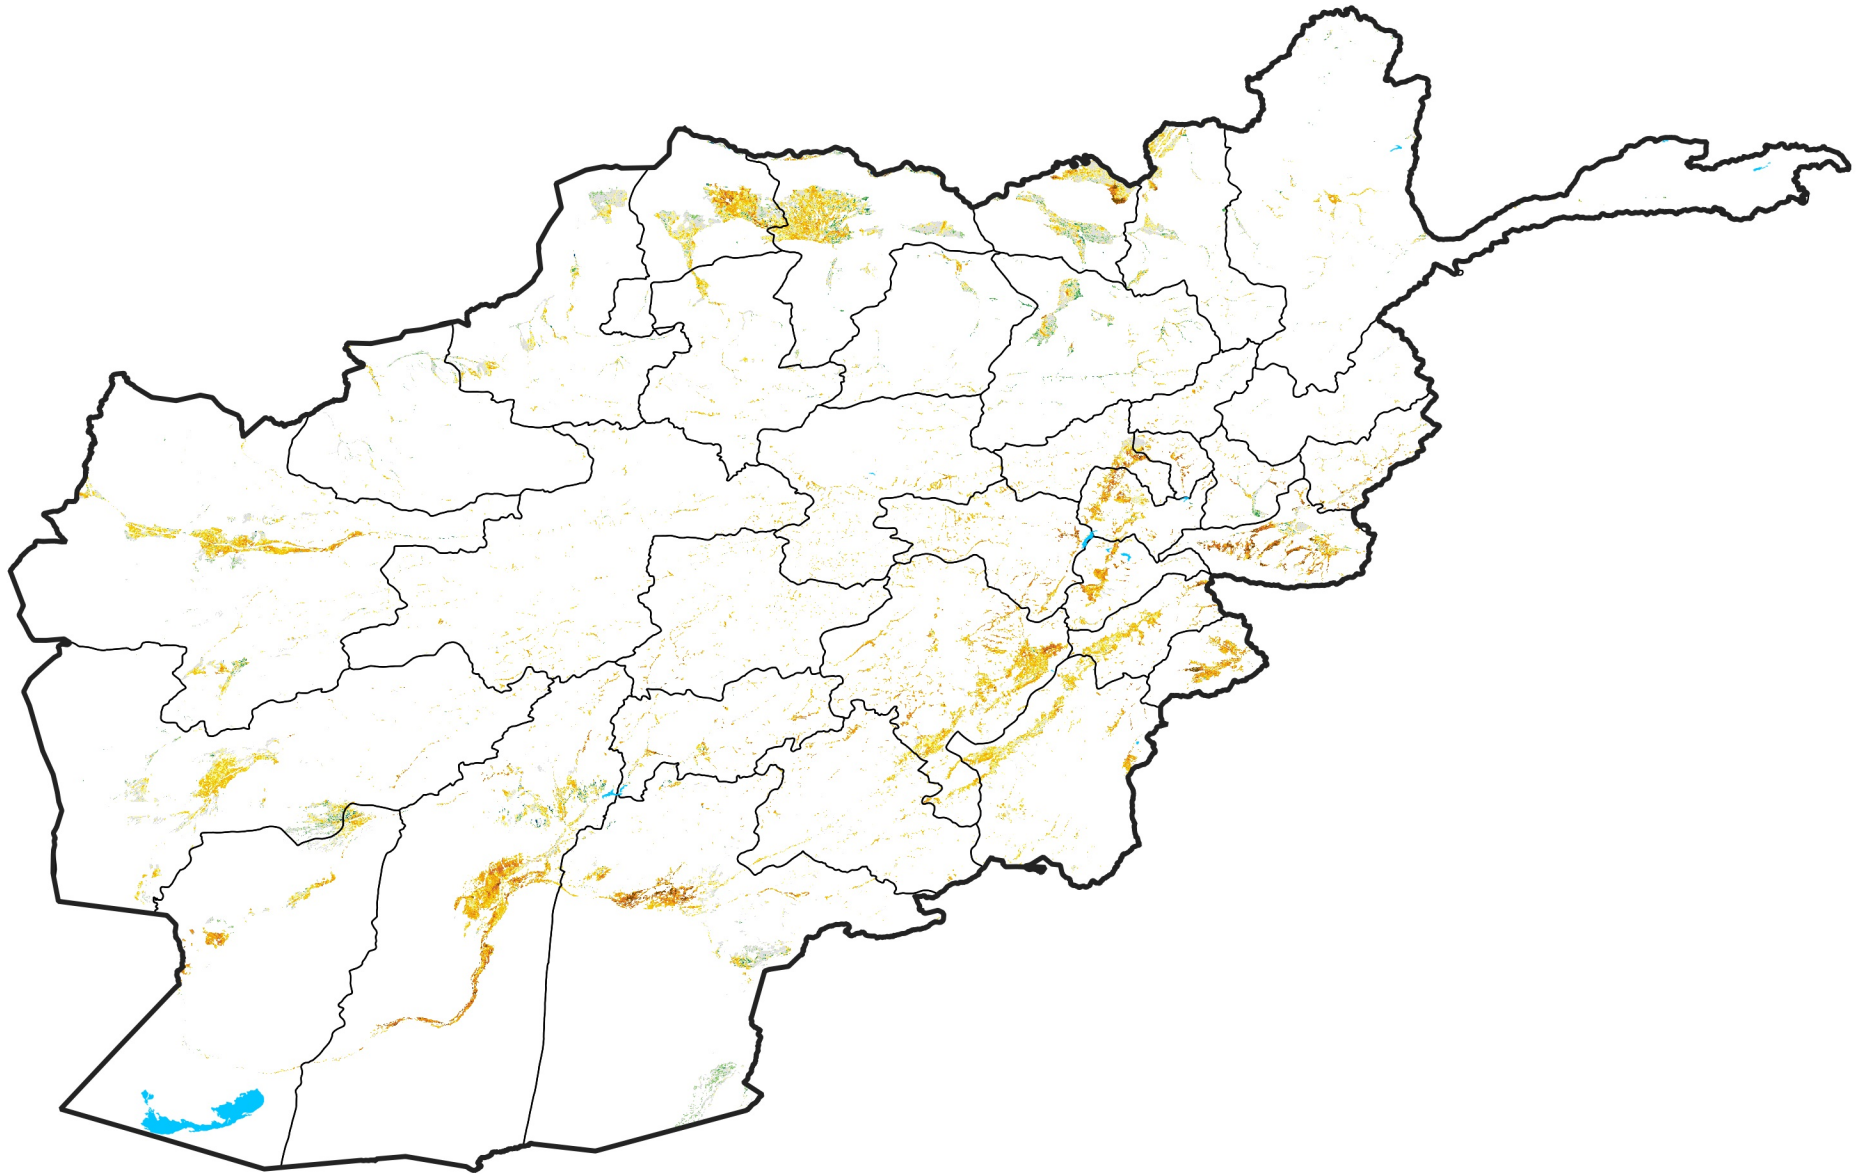

Afghanistan Irrigated Agricultural Areas

Percent of Mean NDVI

2004 / mean (2003 - 2022)

Period 24 / August 21 - 31, 2004

Percent of Normal