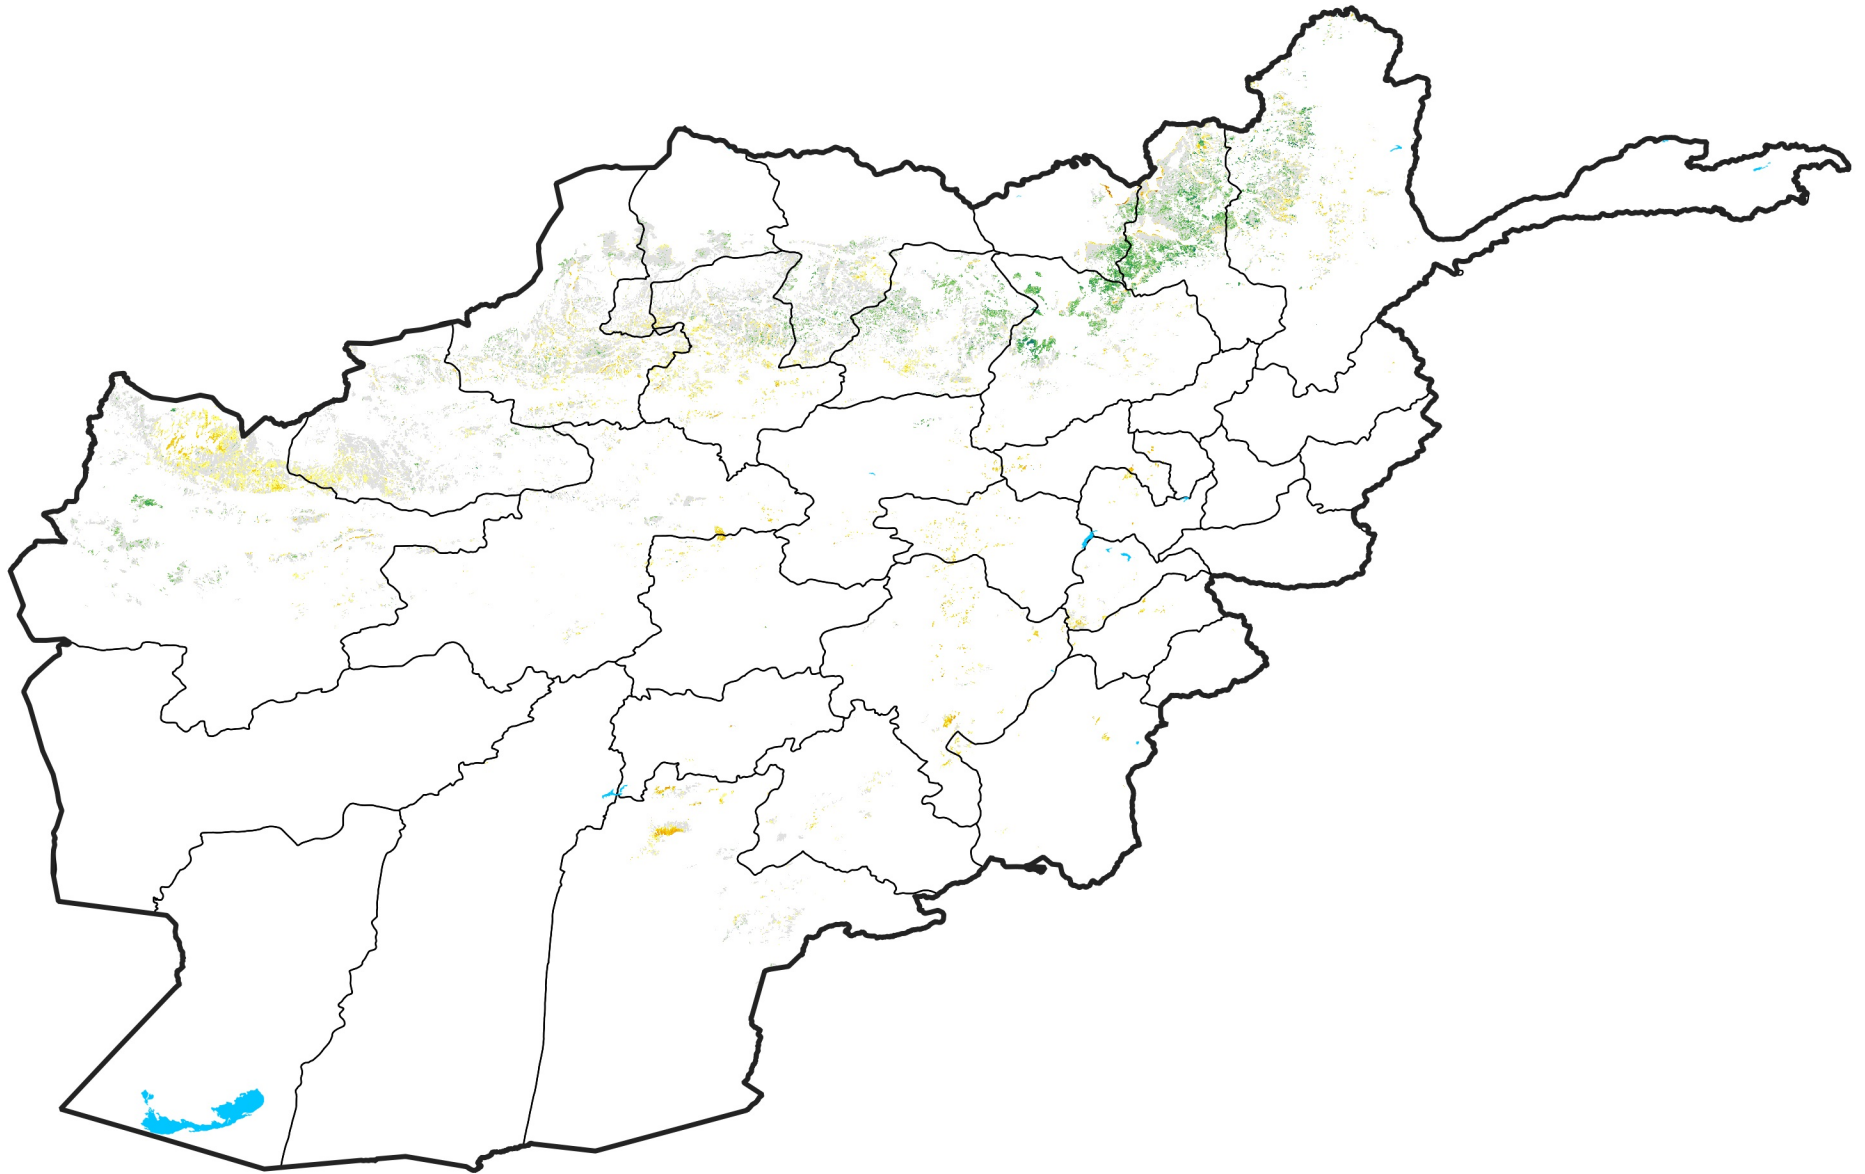

Afghanistan Rainfed Agricultural Areas

Percent of Mean NDVI

2004 / mean (2003 - 2022)

Period 24 / August 21 - 31, 2004

Percent of Normal