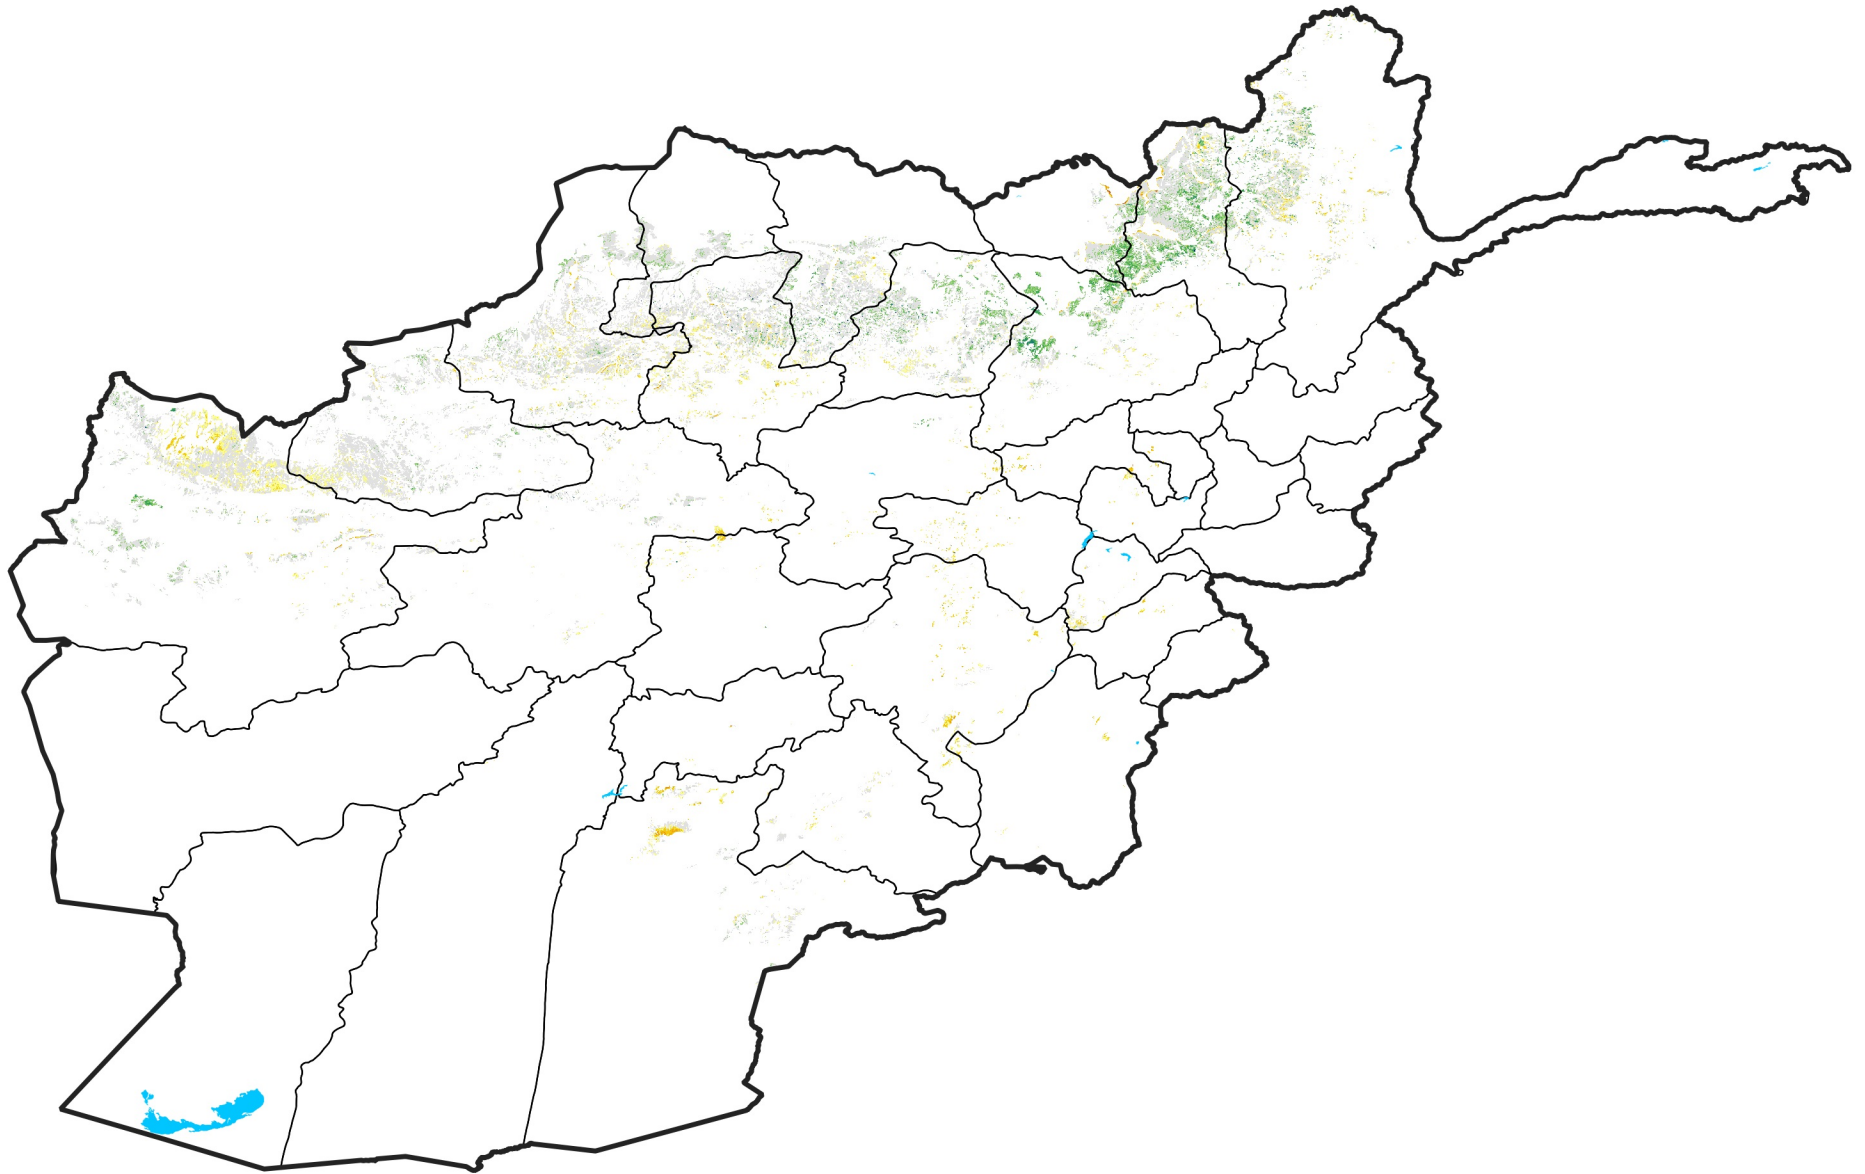

Afghanistan Rainfed Agricultural Areas

Percent of Mean NDVI

2004 / mean (2003 - 2022)

Period 25 / September 01 - 10, 2004

Percent of Normal