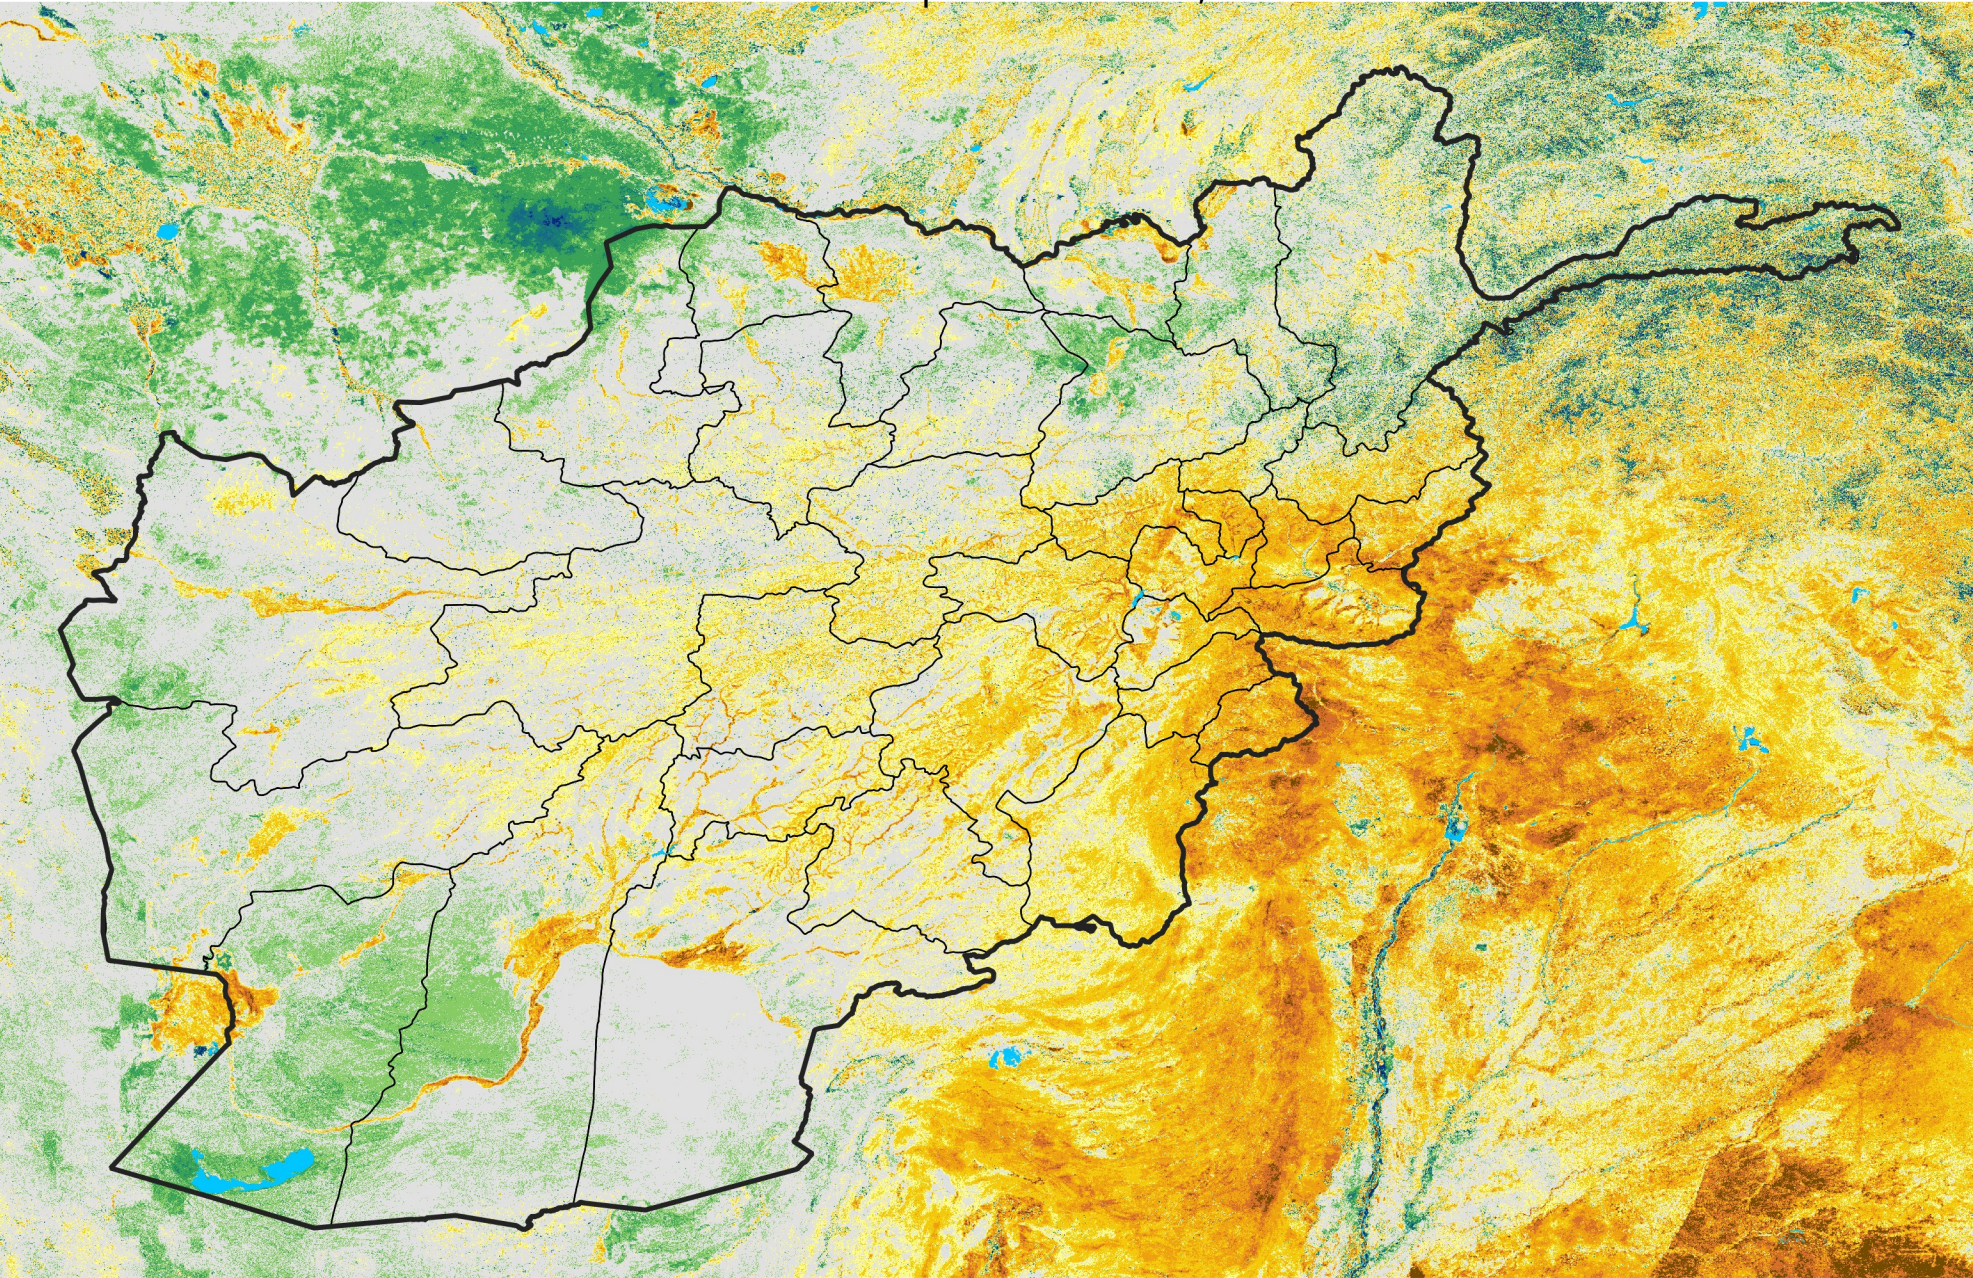

Afghanistan

Percent of Mean NDVI

2004 / mean (2003 - 2022)

Period 26 / September 11 - 20, 2004

Percent of Normal